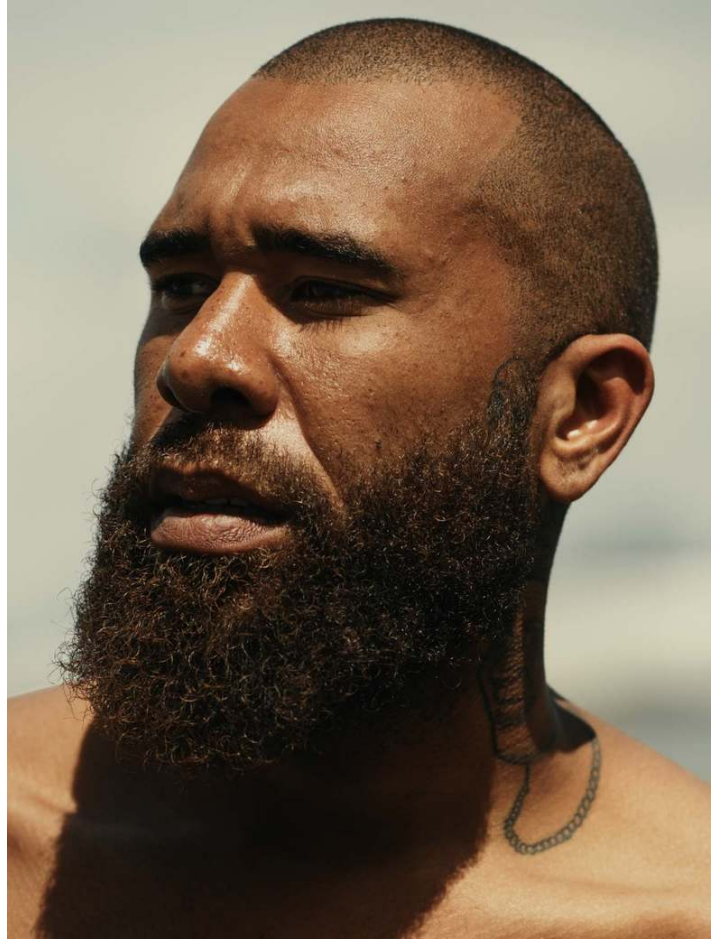

GLENN

NO TOYS