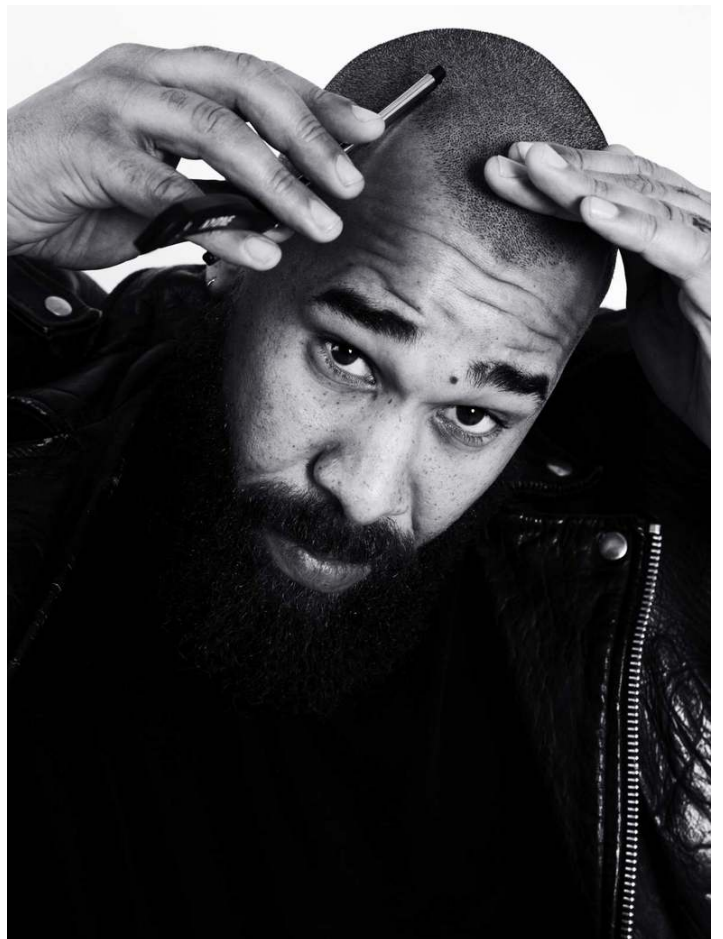

GLENN

NO TOYS