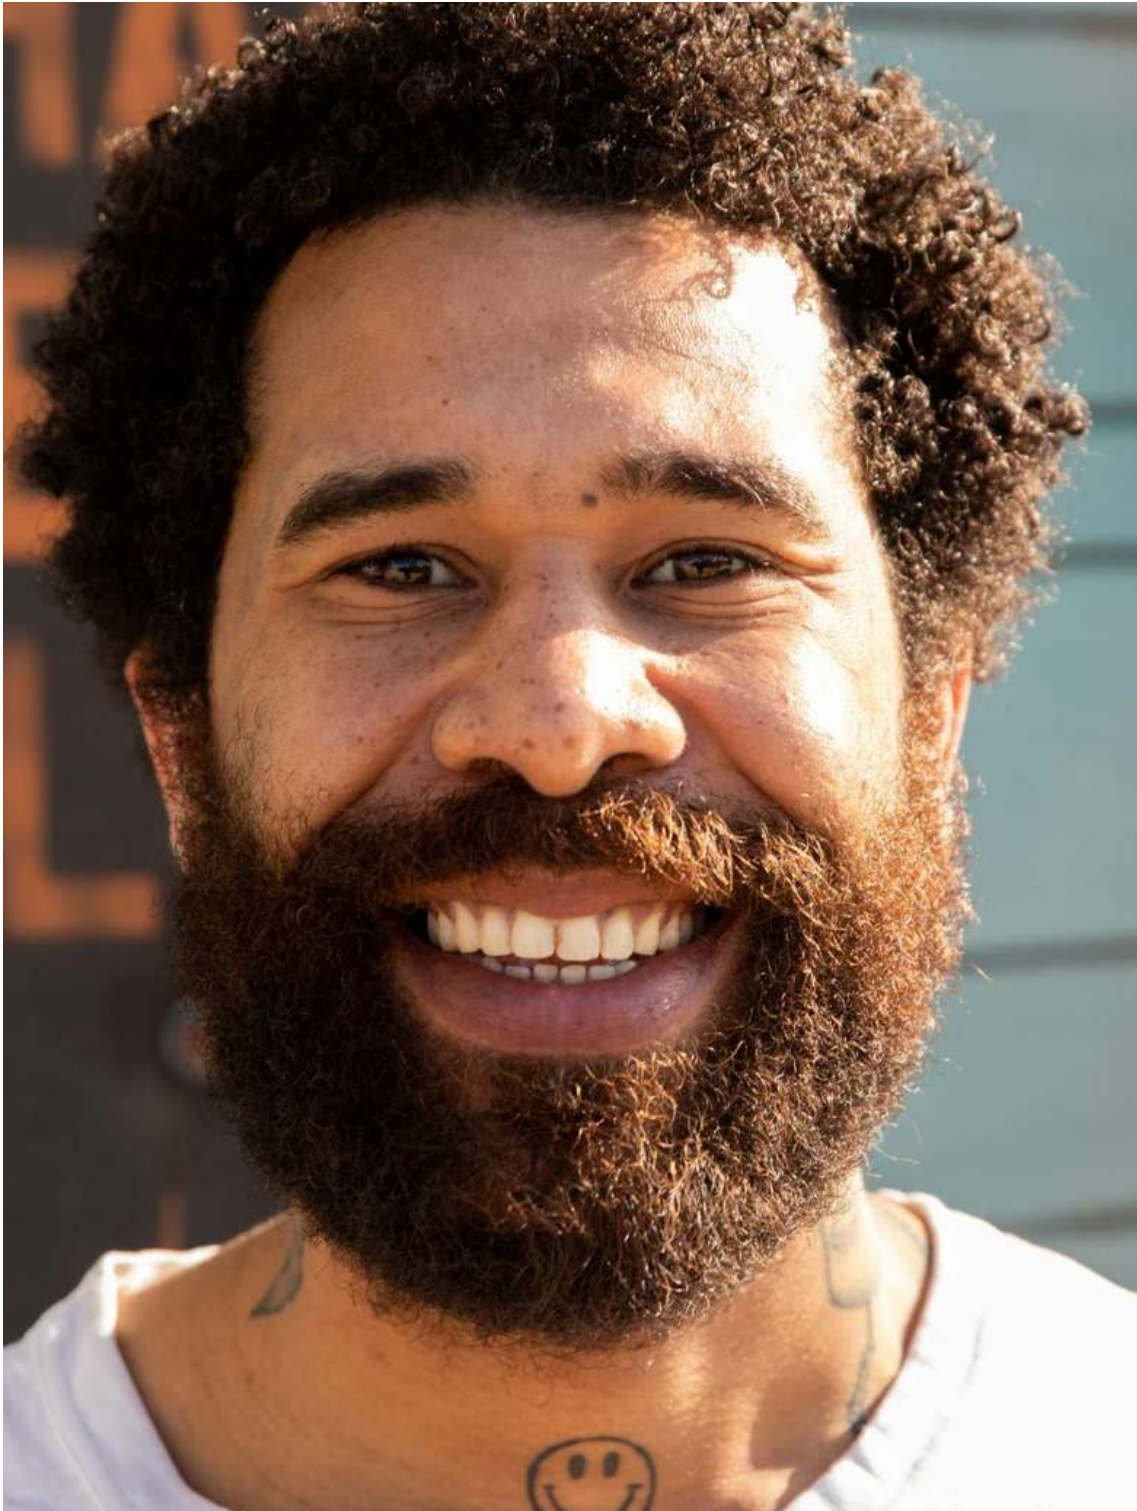

GLENN

HEIGHT: 185 | DRESS: 54 | BUST: 105 | WAIST: 95 | HIPS: 114 | SHOES: 43 | HAIR: BLACK | EYES: BROWN

NO TOYS

GLENN

NO TOYS

GLENN

NO TOYS

GLENN

NO TOYS

GLENN

NO TOYS

GLENN

NO TOYS

GLENN

NO TOYS

GLENN