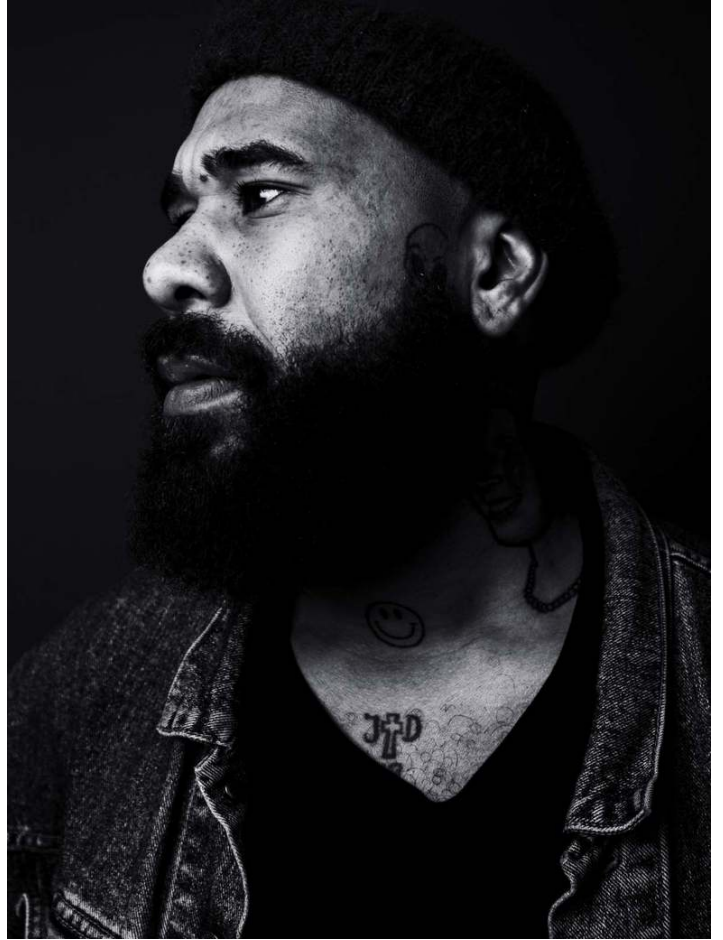

GLENN

HEIGHT: 185 | DRESS: 54 | BUST: 105 | WAIST: 95 | HIPS: 114 | SHOES: 43 | HAIR: BLACK | EYES: BROWN

NO TOYS

GLENN

NO TOYS

GLENN

NO TOYS

GLENN

NO TOYS

GLENN

NO TOYS

GLENN

NO TOYS

GLENN

NO TOYS

GLENN