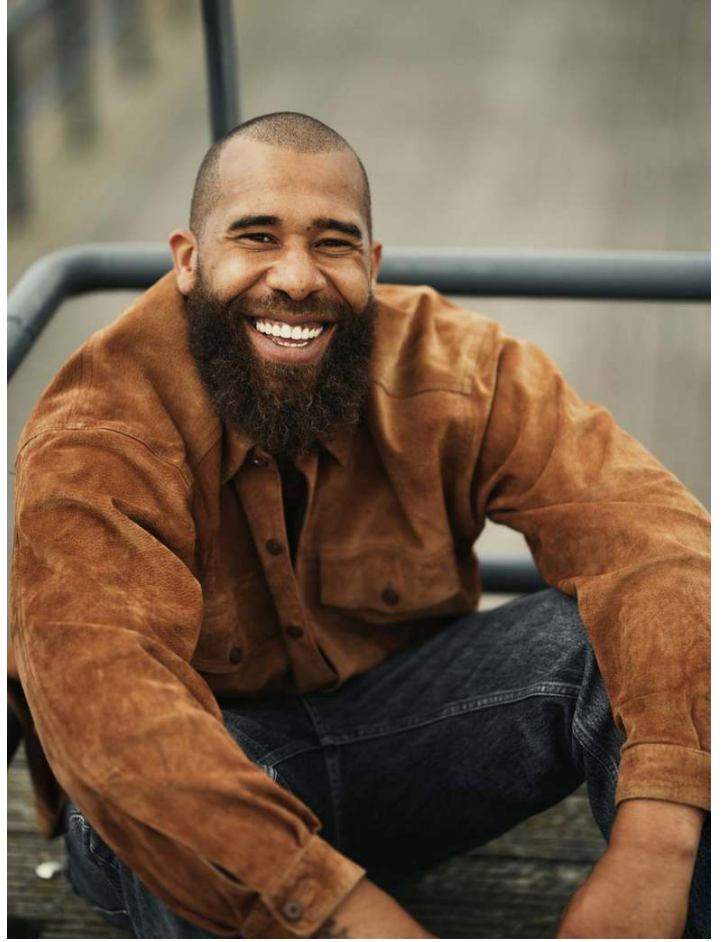

GLENN

NO TOYS