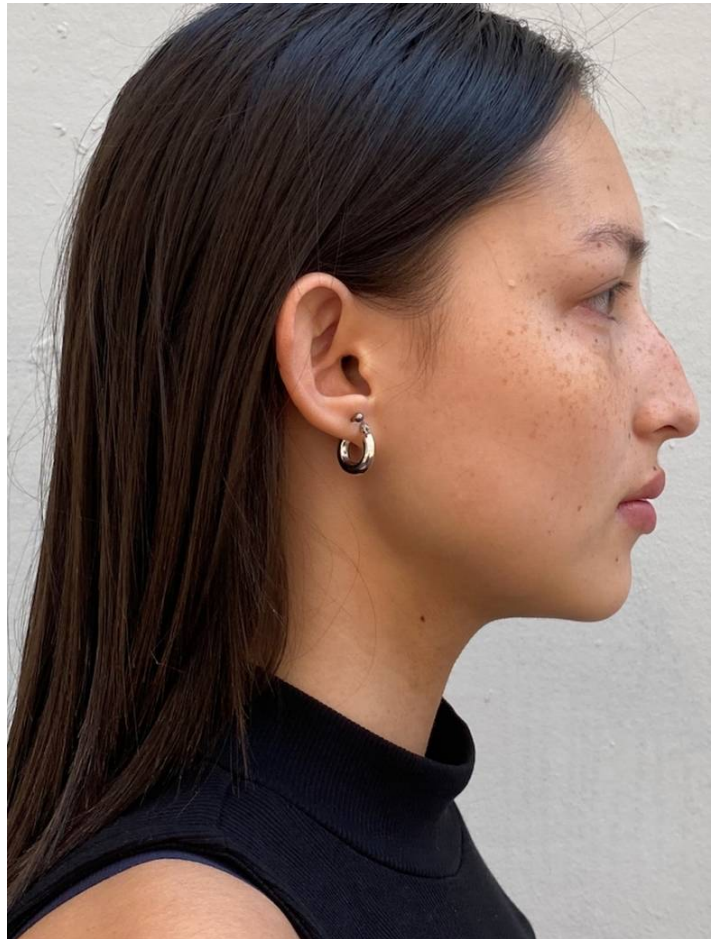

AIMEE

HEIGHT: 182 | DRESS: 38 | BUST: 88 | WAIST: 74 | HIPS: 100 | SHOES: 40 | HAIR: BROWN | EYES: BROWN

NO TOYS

AIMEE

NO TOYS

AIMEE

NO TOYS

AIMEE