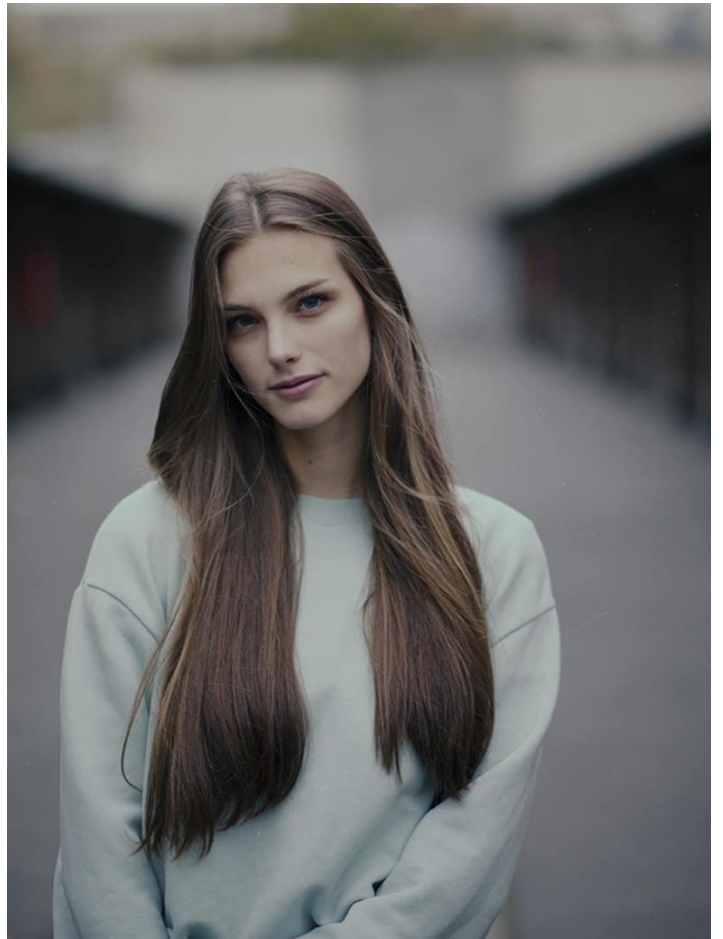

KATULKA

HEIGHT: 176 | DRESS: 0 | BUST: 0 | WAIST: 0 | HIPS: 0 | SHOES: 0 | HAIR: | EYES:

NO TOYS

KATULKA

NO TOYS

KATULKA

NO TOYS

KATULKA