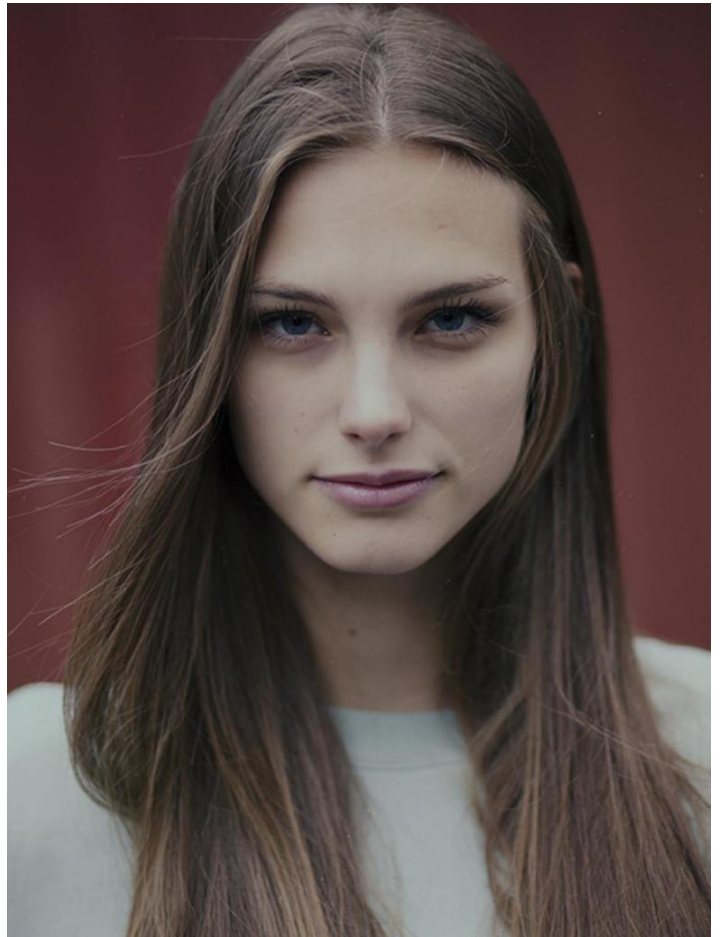

KATULKA

HEIGHT: 176 | DRESS: 0 | BUST: 0 | WAIST: 0 | HIPS: 0 | SHOES: 0 | HAIR: | EYES:

NO TOYS

KATULKA

NO TOYS

KATULKA

NO TOYS

KATULKA