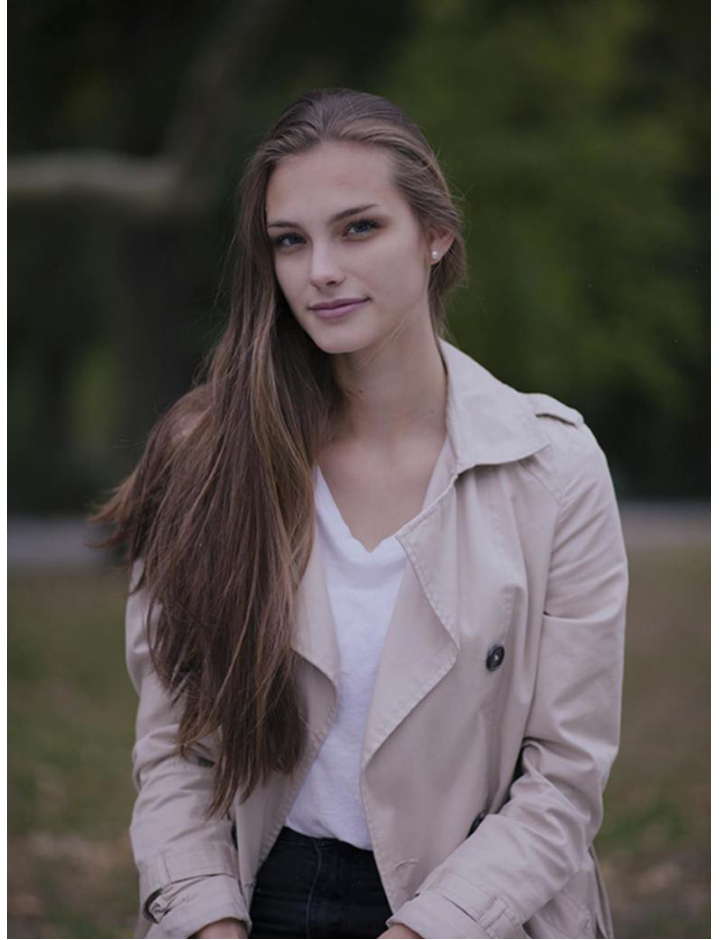

KATULKA

HEIGHT: 176 | DRESS: 0 | BUST: 0 | WAIST: 0 | HIPS: 0 | SHOES: 0 | HAIR: | EYES:

NO TOYS

KATULKA

NO TOYS

KATULKA

NO TOYS

KATULKA