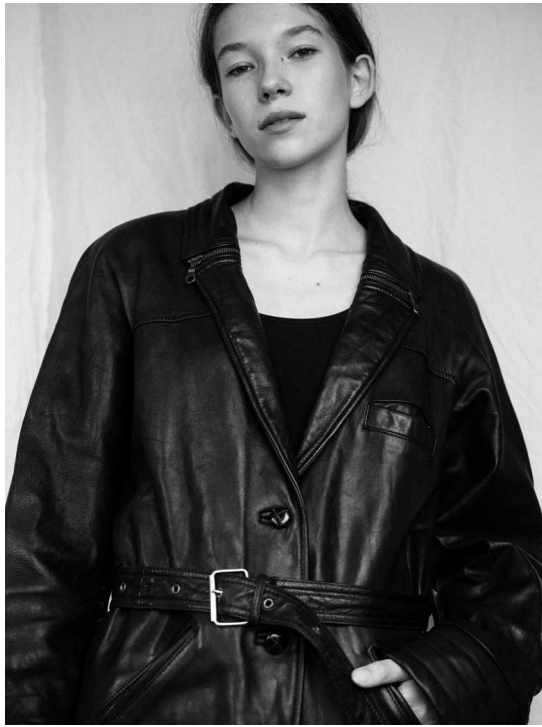

FANNY

NO TOYS