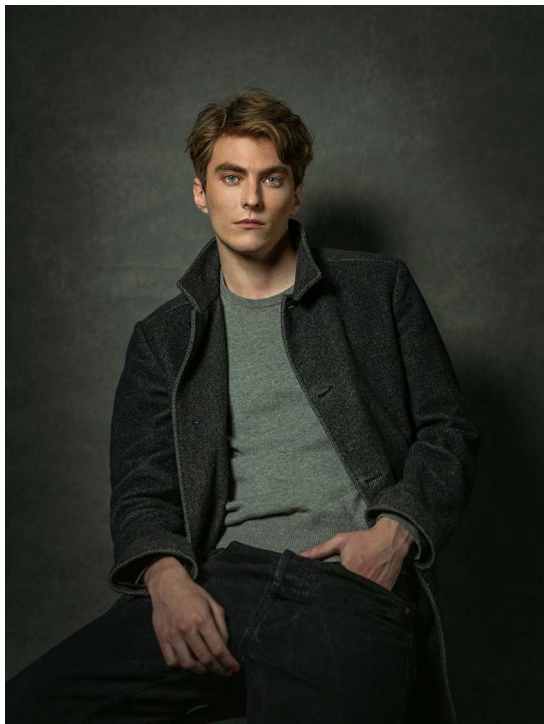

# ANDRE SCHWERDTFEGER

HEIGHT 183 BUST 87 WAIST 79 HIPS 91 SHOES 42 SUIT 48 HAIR blonde EYES blue

NO TOYS

# ANDRE SCHWERDTFEGER

NO TOYS