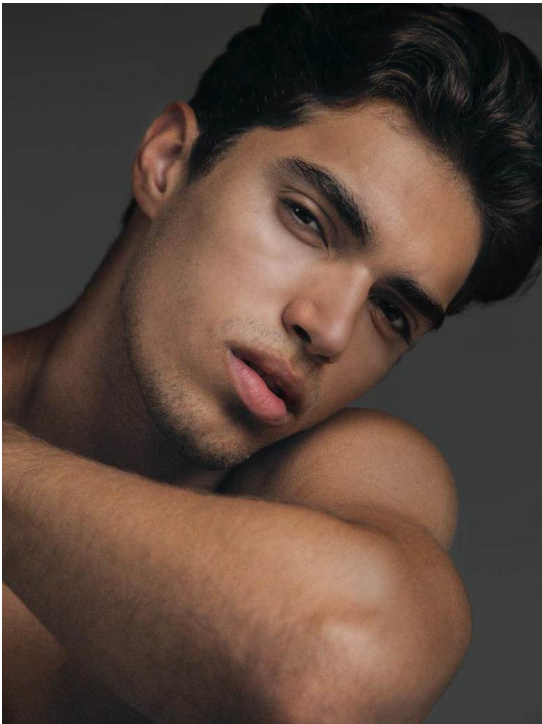

LEONARDO ROCHA

HEIGHT 187 BUST 94 WAIST 76 HIPS 95 SHOES 43 SUIT 0 HAIR BROWN EYES BROWN

NO TOYS

LEONARDO ROCHA

NO TOYS

LEONARDO ROCHA

NO TOYS

LEONARDO ROCHA

NO TOYS

LEONARDO ROCHA

NO TOYS

LEONARDO ROCHA

NO TOYS

LEONARDO ROCHA

NO TOYS

LEONARDO ROCHA