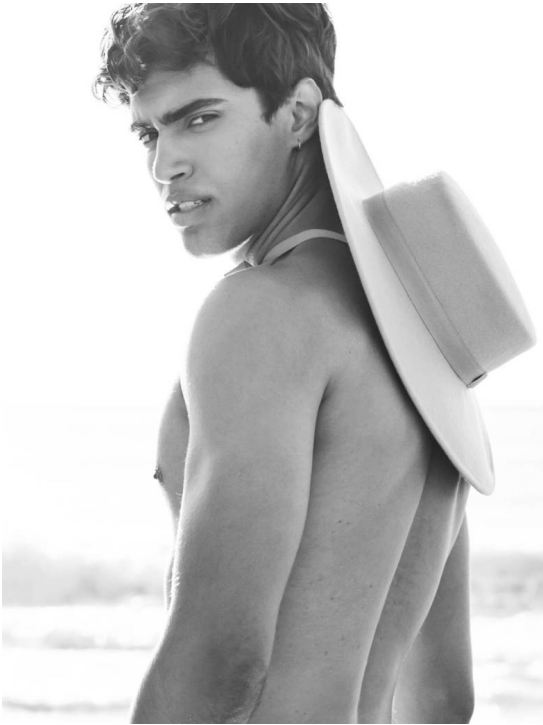

LEONARDO ROCHA

NO TOYS