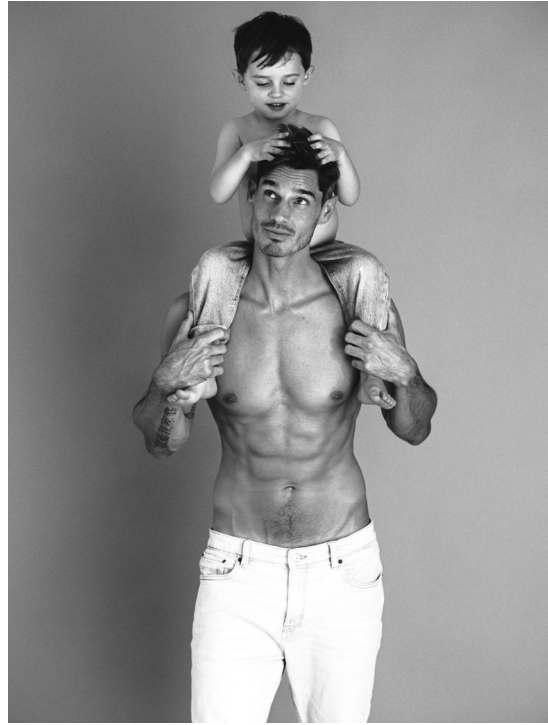

ALESSIO WILMS

HEIGHT 187 BUST 100 WAIST 78 HIPS 96 SHOES 44 SUIT 50 HAIR BROWN EYES BLUE-GREEN

NO TOYS

ALESSIO WILMS

NO TOYS

ALESSIO WILMS

NO TOYS

ALESSIO WILMS