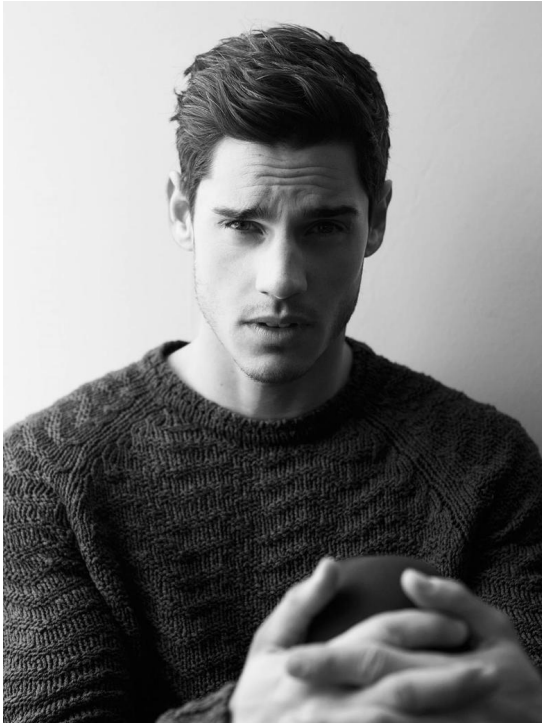

ALESSIO WILMS

HEIGHT 187 BUST 100 WAIST 78 HIPS 96 SHOES 44 SUIT 50 HAIR BROWN EYES BLUE-GREEN

NO TOYS

ALESSIO WILMS

NO TOYS

ALESSIO WILMS

NO TOYS

ALESSIO WILMS

NO TOYS

ALESSIO WILMS

NO TOYS

ALESSIO WILMS

NO TOYS

ALESSIO WILMS

NO TOYS

ALESSIO WILMS