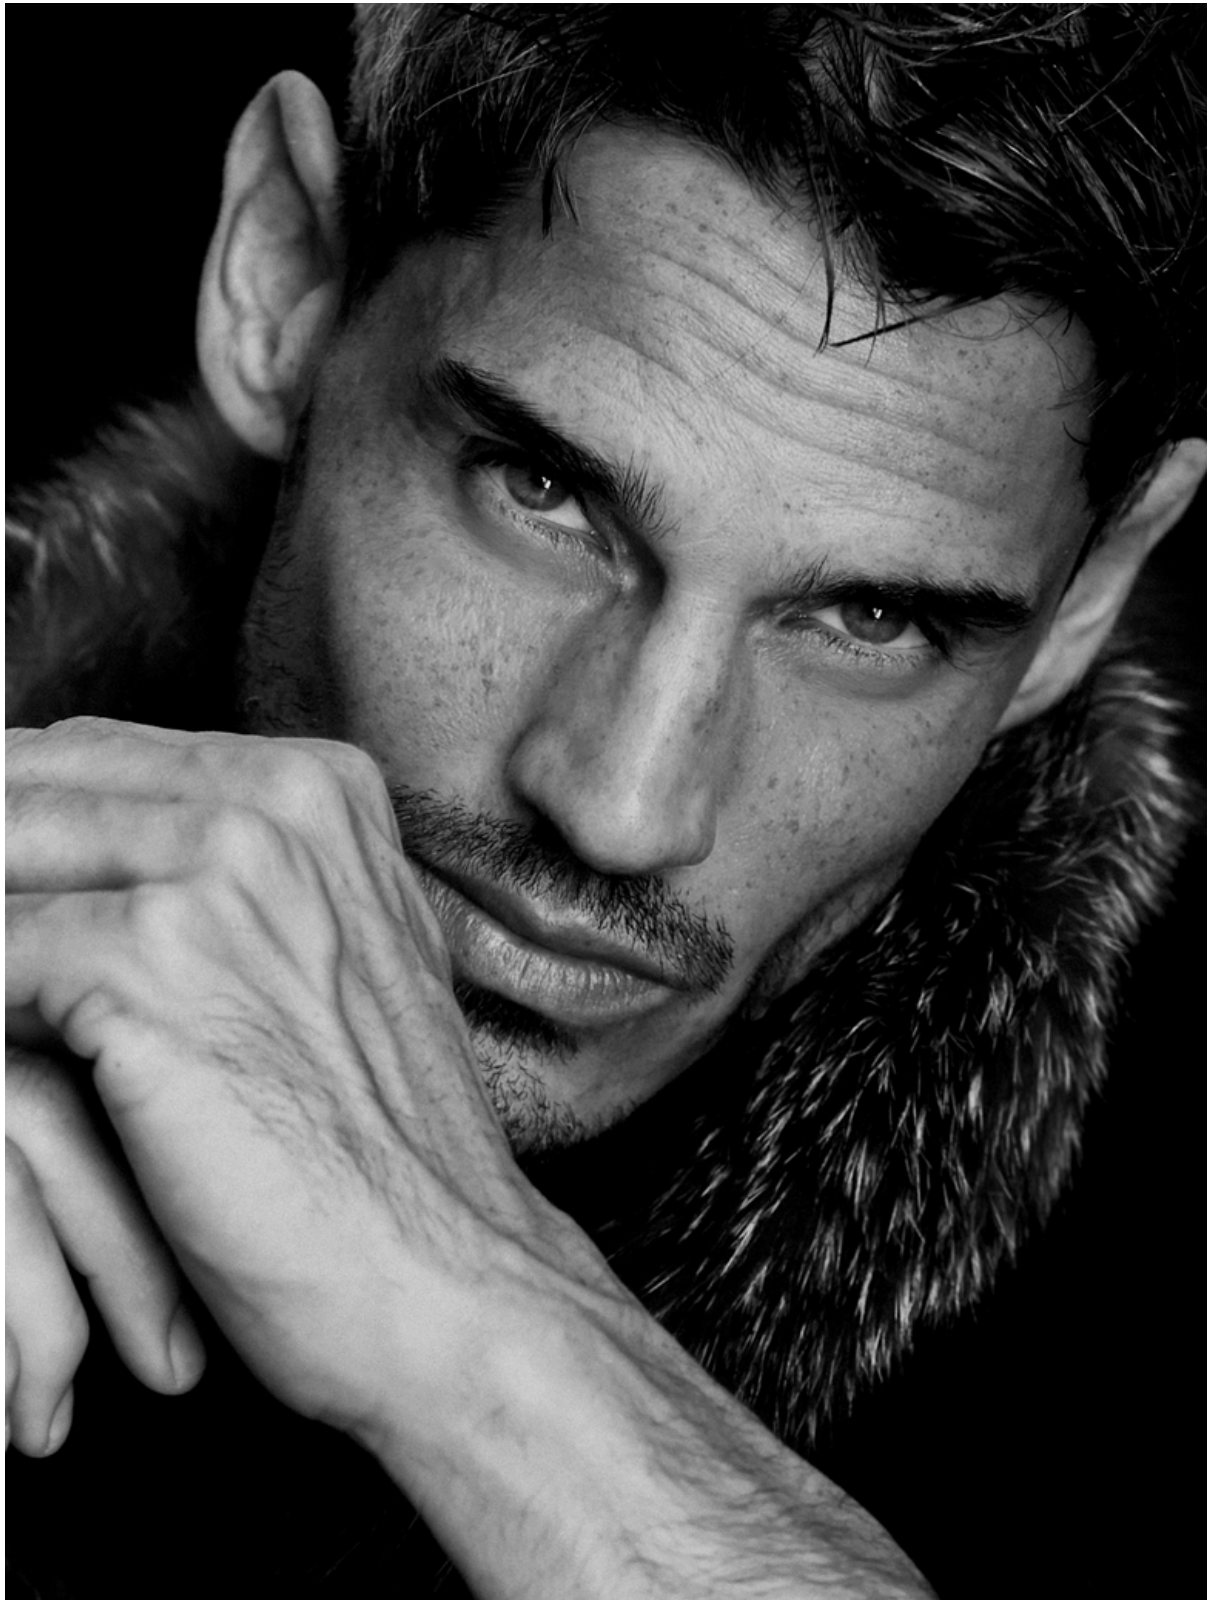

ALESSIO WILMS

HEIGHT 187 BUST 100 WAIST 78 HIPS 96 SHOES 44 SUIT 50 HAIR BROWN EYES BLUE-GREEN

NO TOYS

ALESSIO WILMS

NO TOYS

ALESSIO WILMS

NO TOYS

ALESSIO WILMS