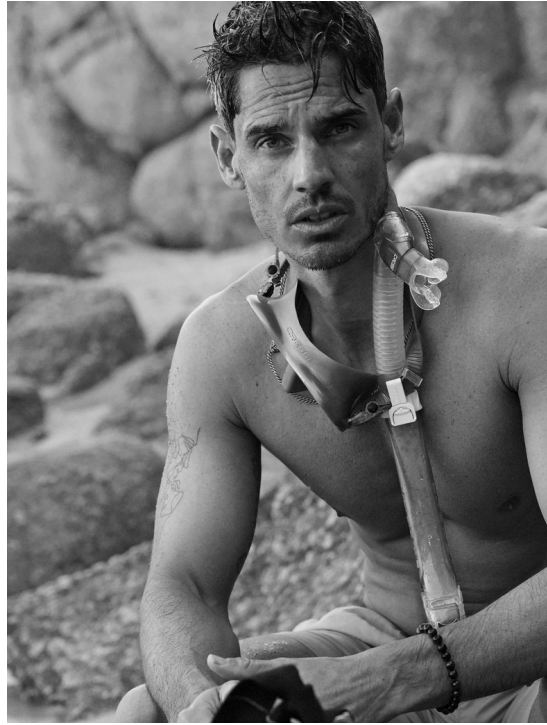

ALESSIO WILMS

NO TOYS