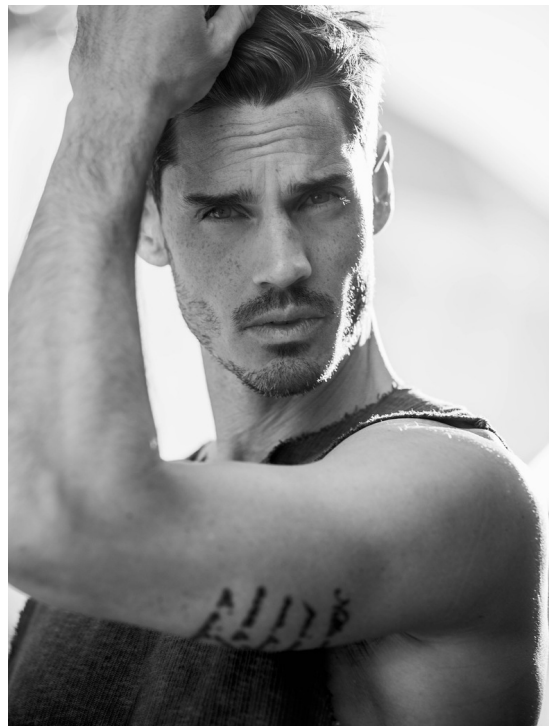

ALESSIO WILMS

HEIGHT 187 BUST 100 WAIST 78 HIPS 96 SHOES 44 SUIT 50 HAIR BROWN EYES BLUE-GREEN

NO TOYS

ALESSIO WILMS

NO TOYS

ALESSIO WILMS

NO TOYS

ALESSIO WILMS