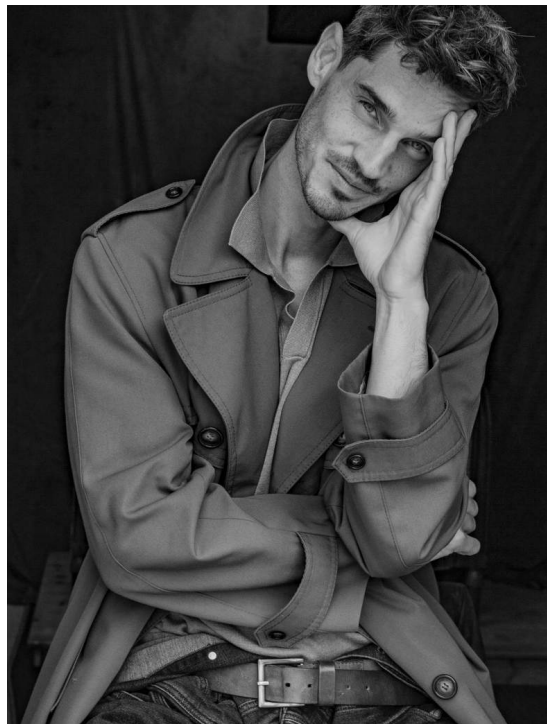

ALESSIO WILMS

NO TOYS