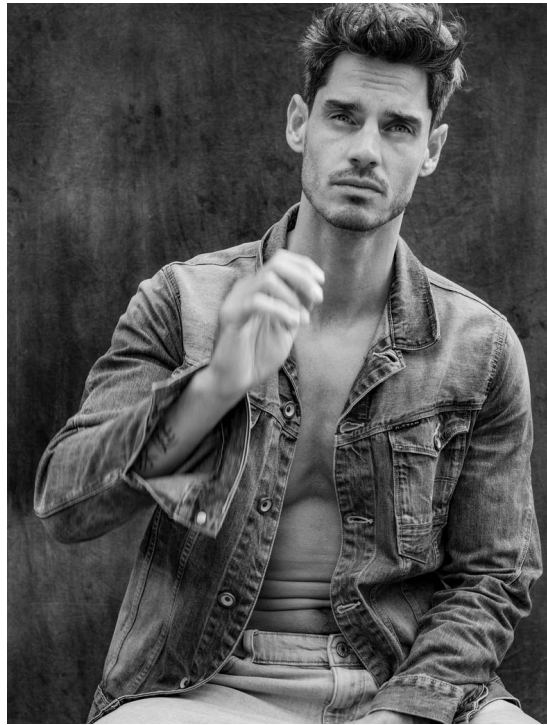

ALESSIO WILMS

NO TOYS