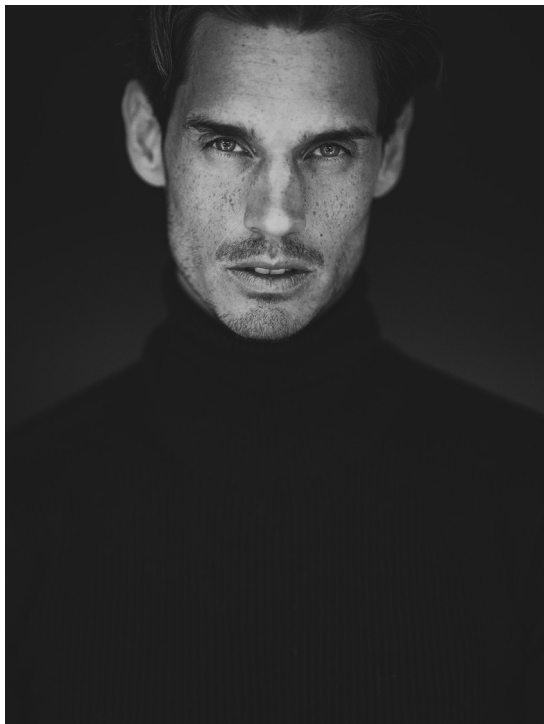

ALESSIO WILMS

NO TOYS