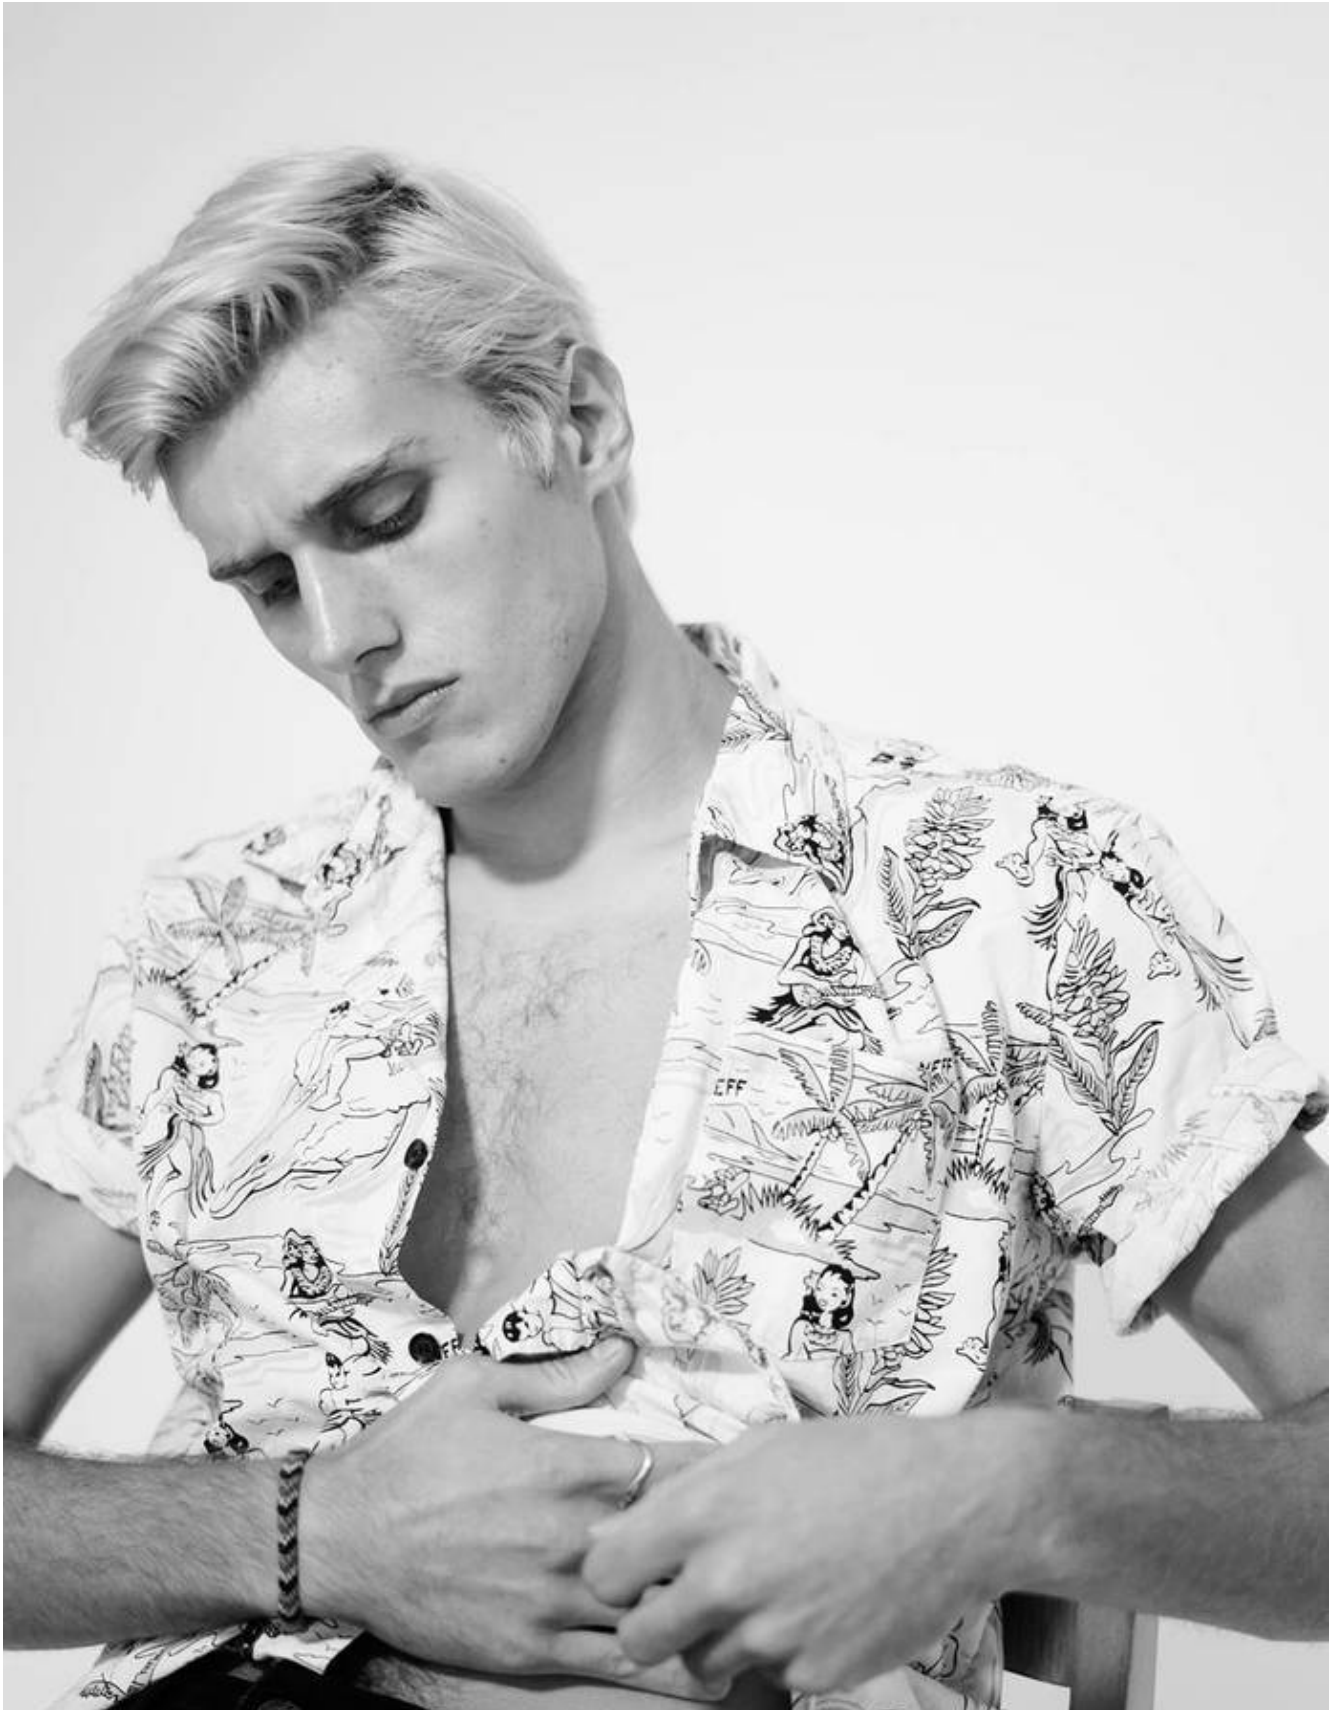

NO TOYS

BOBBY GUILLEMIN

HEIGHT: 189 | DRESS: 50 | BUST: 94 | WAIST: 88 | HIPS: 94 | SHOES: 46 | HAIR: BLONDE | EYES: BLUE

NO TOYS
MODELAGENCY
SCHWANENMARKT 12
40213 DÜSSELDORF
+49 211 32 21 00
www . notoys . de