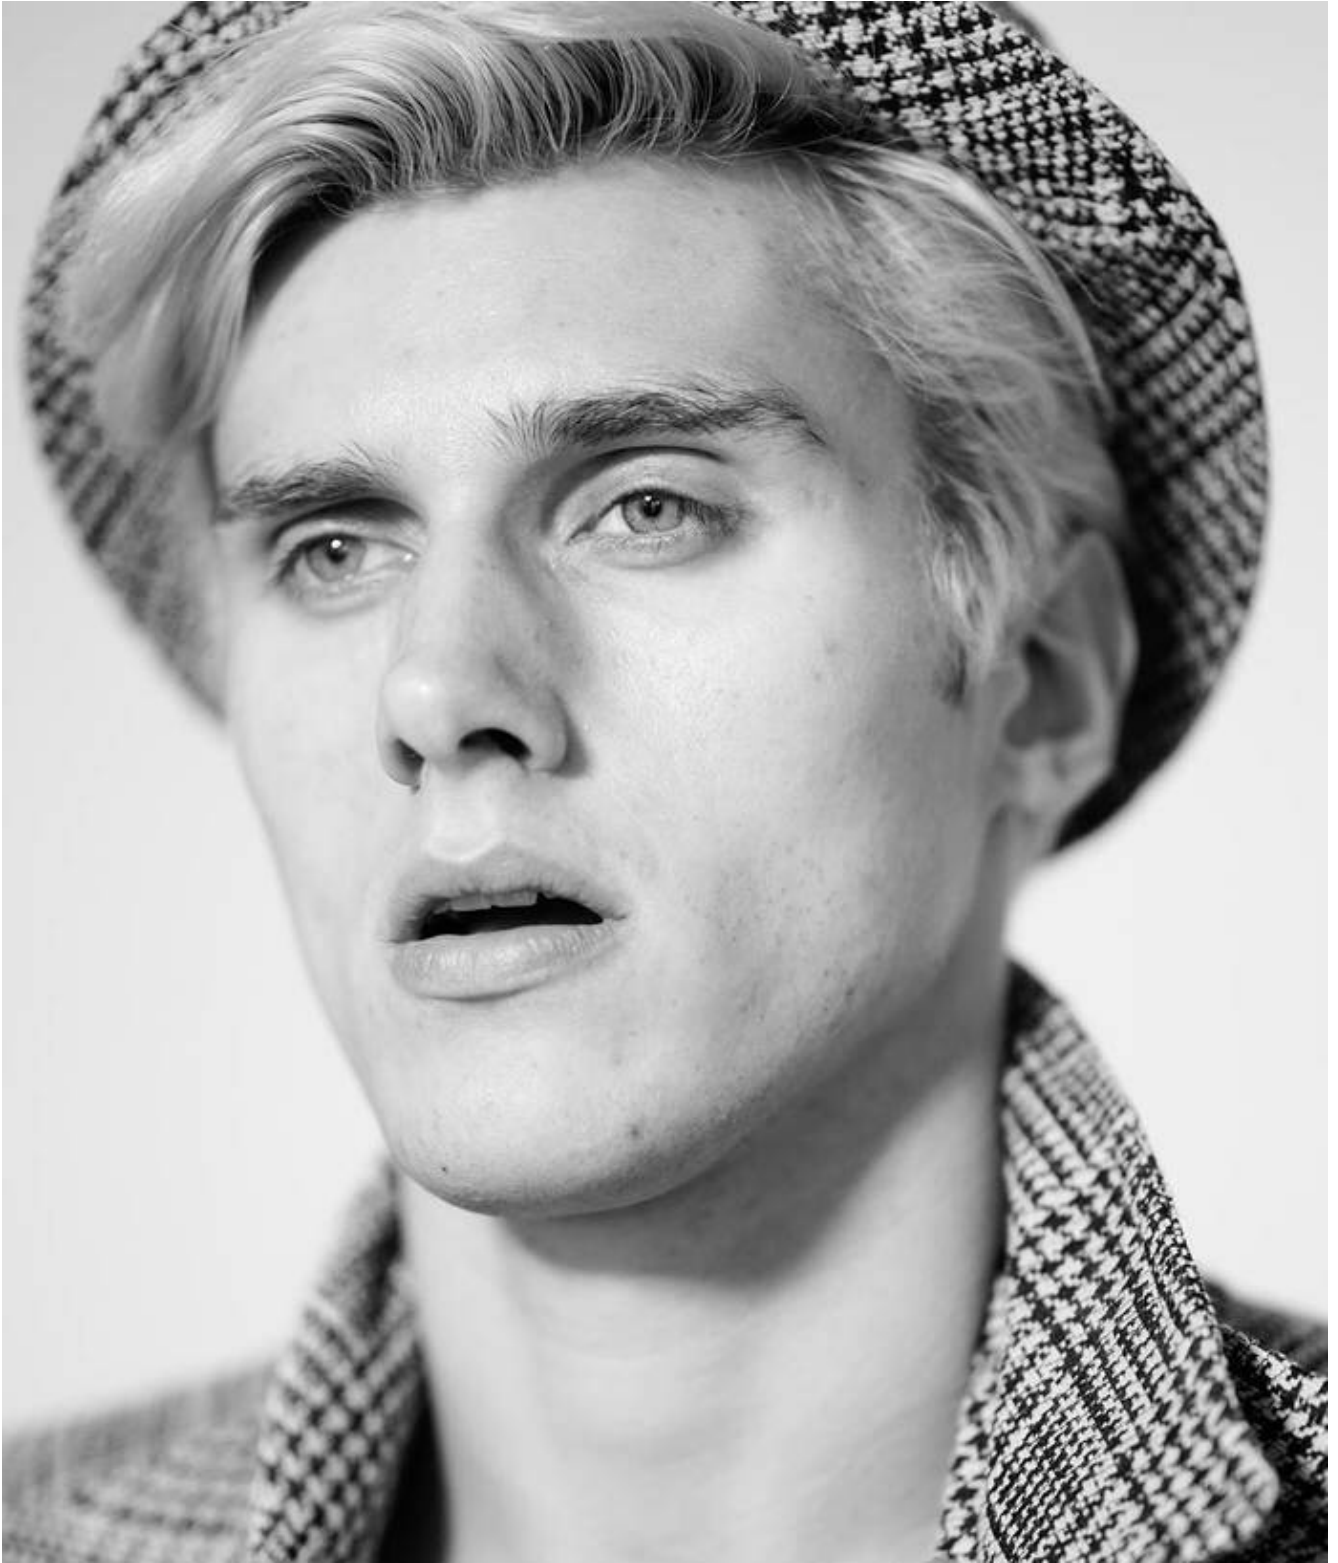

NO TOYS

BOBBY GUILLEMIN

HEIGHT: 189 | DRESS: 50 | BUST: 94 | WAIST: 88 | HIPS: 94 | SHOES: 46 | HAIR: BLONDE | EYES: BLUE

NO TOYS
MODELAGENCY
SCHWANENMARKT 12
40213 DÜSSELDORF
+49 211 32 21 00
www . notoys . de