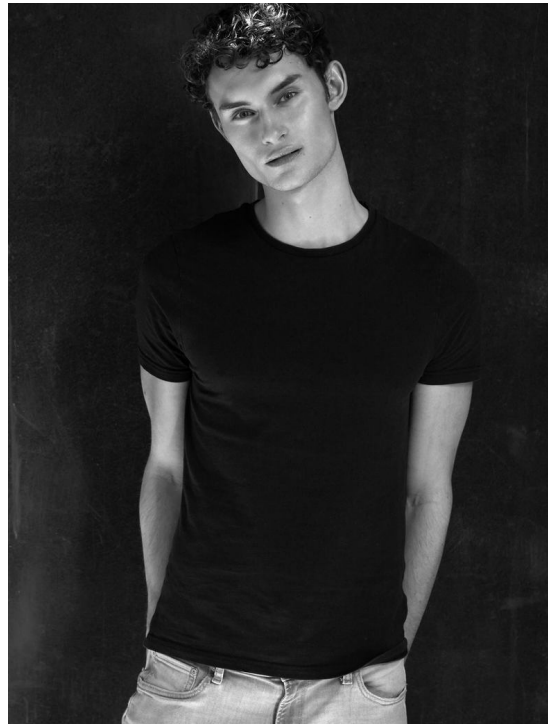

VICTOR LESCH

NO TOYS