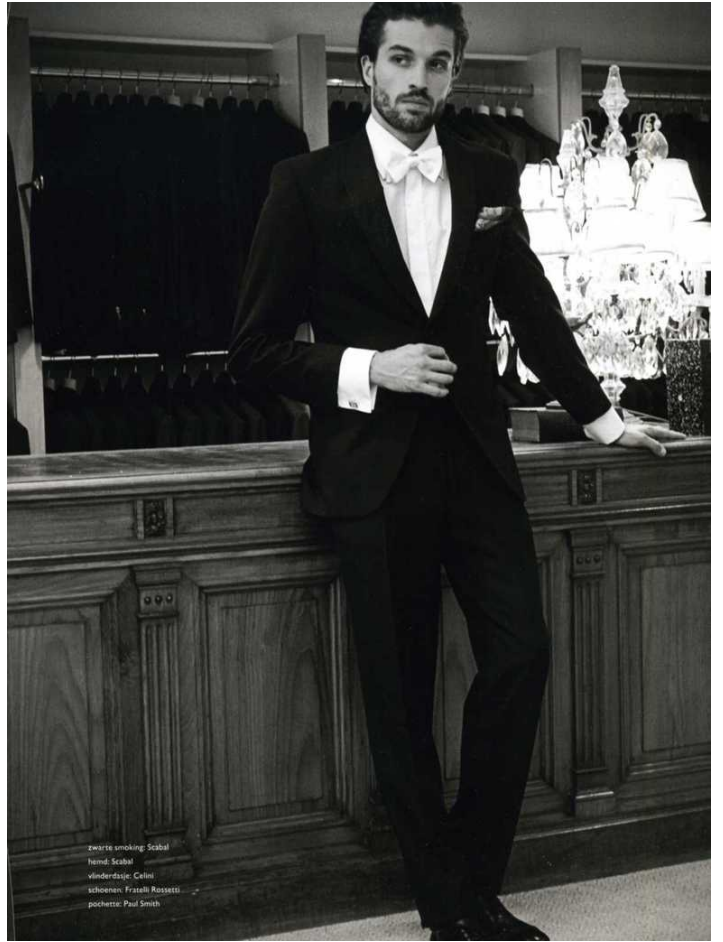

SEBASTIEN SALORD

NO TOYS