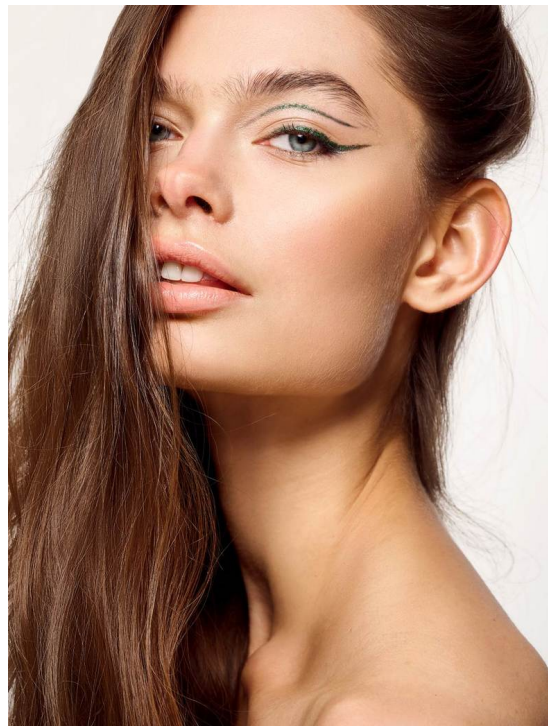

JANA M

NO TOYS

© 2025 SCHWANENMARKT 12 40213 DÜSSELDORF T 0211 32 21 00 F 0211 32 21 11 INFO@NOTOYS.DE