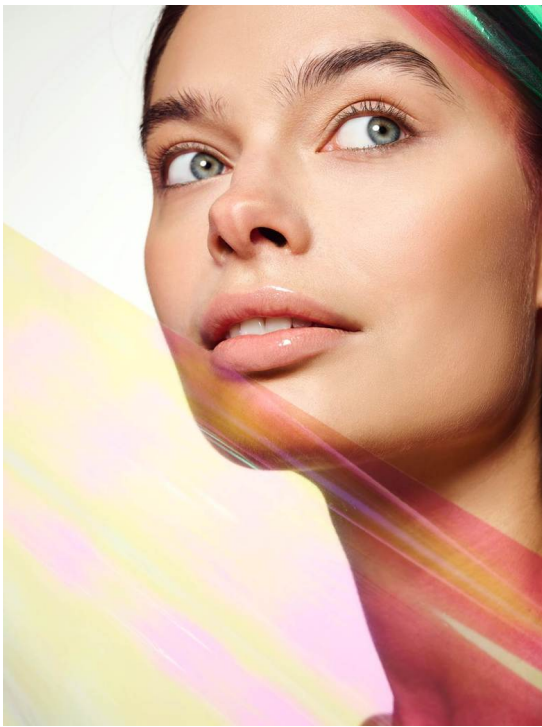

JANA M

NO TOYS

© 2025 SCHWANENMARKT 12 40213 DÜSSELDORF T 0211 32 21 00 F 0211 32 21 11 INFO@NOTOYS.DE