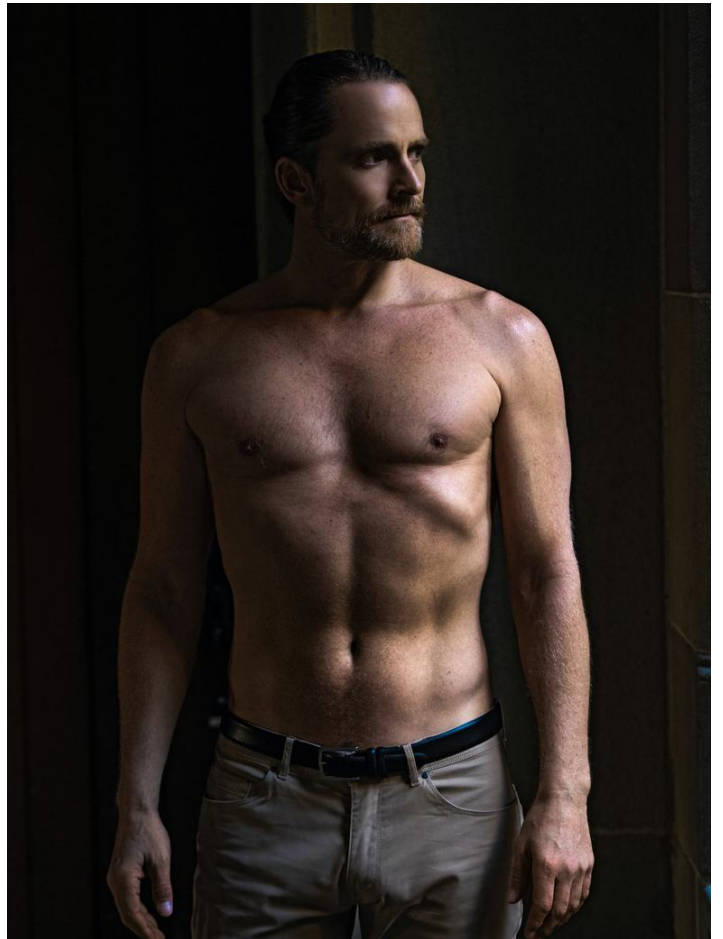

# JASON MILNE

HEIGHT: 185 | DRESS: 50 | BUST: 108 | WAIST: 90 | HIPS: 103 | SHOES: 43 | HAIR: DARK BLONDE | EYES: BLUE

NO TOYS

# JASON MILNE

NO TOYS