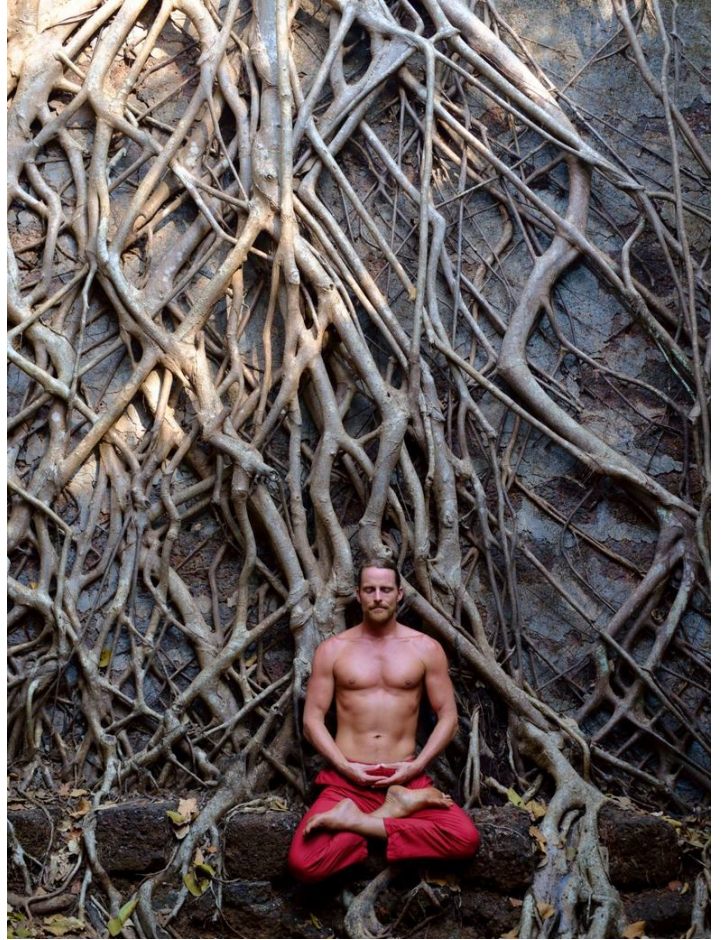

JASON MILNE

NO TOYS