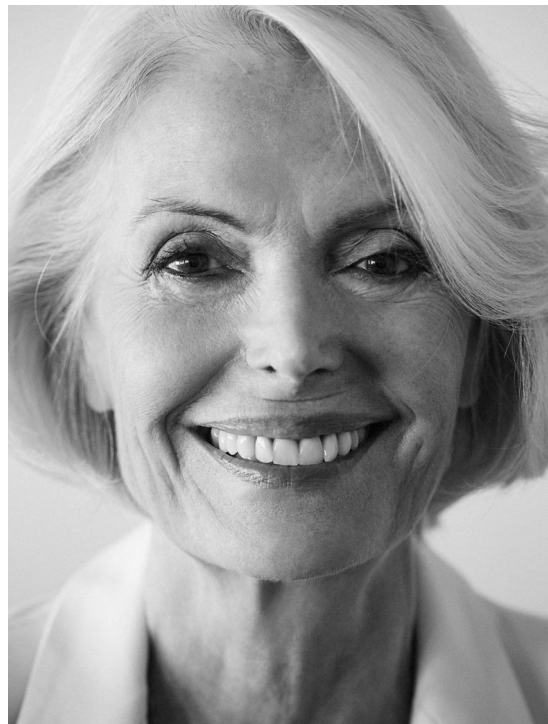

LUCIE REDIES

HEIGHT 170 BUST 81 WAIST 71 HIPS 91 SHOES 38 DRESS 36 HAIR GREY EYES BROWN

NO TOYS

LUCIE REDIES

NO TOYS

LUCIE REDIES

NO TOYS

LUCIE REDIES