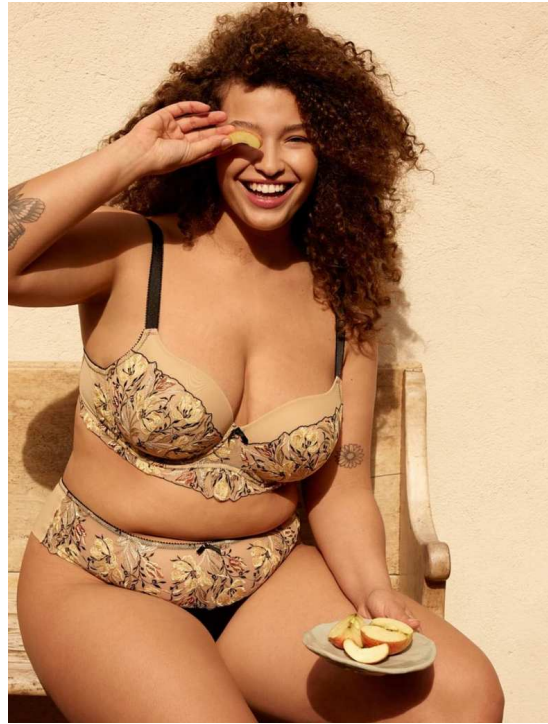

DELIA

HEIGHT 171 BUST 101 WAIST 83 HIPS 107 SHOES 40 DRESS 44 HAIR BROWN EYES GREEN

**no toys
modelagency**

DELIA

DELIA

DELIA

**no toys
modelagency**

DELIA

**no toys
modelagency**

DELIA

DELIA

DELIA

**no toys
modelagency**

DELIA

**no toys
modelagency**

DELIA