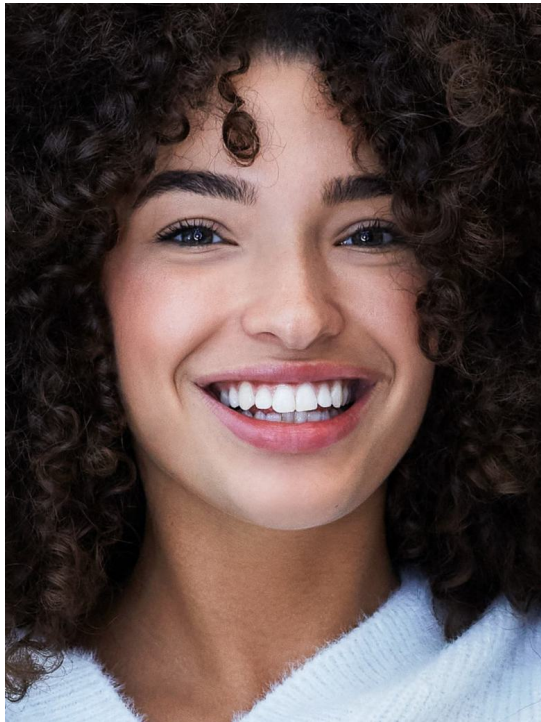

DELIA

HEIGHT 171 BUST 101 WAIST 83 HIPS 107 SHOES 40 DRESS 44 HAIR BROWN EYES GREEN

**no toys
modelagency**

DELIA

DELIA

DELIA

**no toys
modelagency**

DELIA

**no toys
modelagency**

DELIA

DELIA

DELIA

**no toys
modelagency**

DELIA

**no toys
modelagency**

DELIA