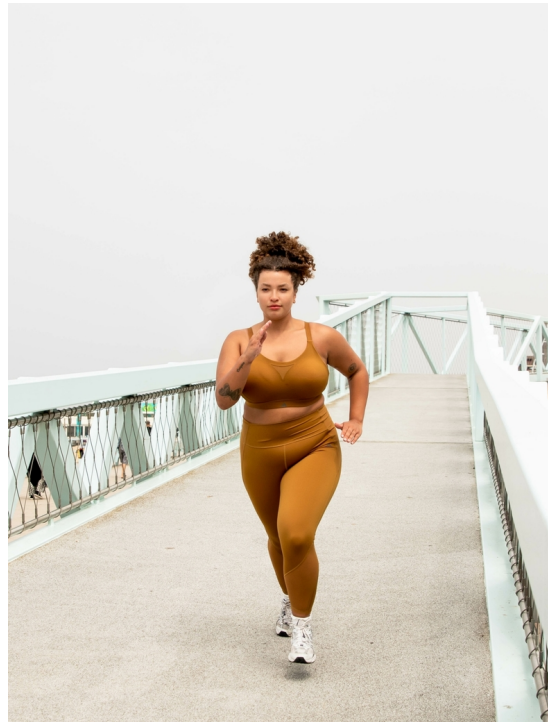

DELIA

HEIGHT 171 BUST 101 WAIST 83 HIPS 107 SHOES 40 DRESS 44 HAIR BROWN EYES GREEN

**no toys
modelagency**

DELIA

DELIA

DELIA

**no toys
modelagency**

DELIA