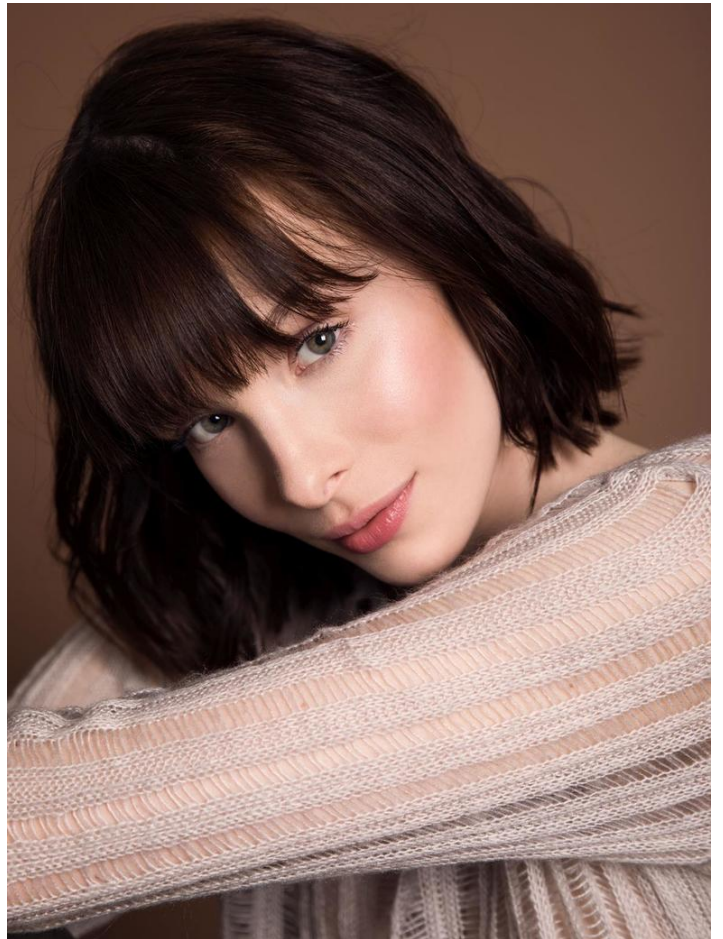

CHRISTINA KRUMBACH

NO TOYS