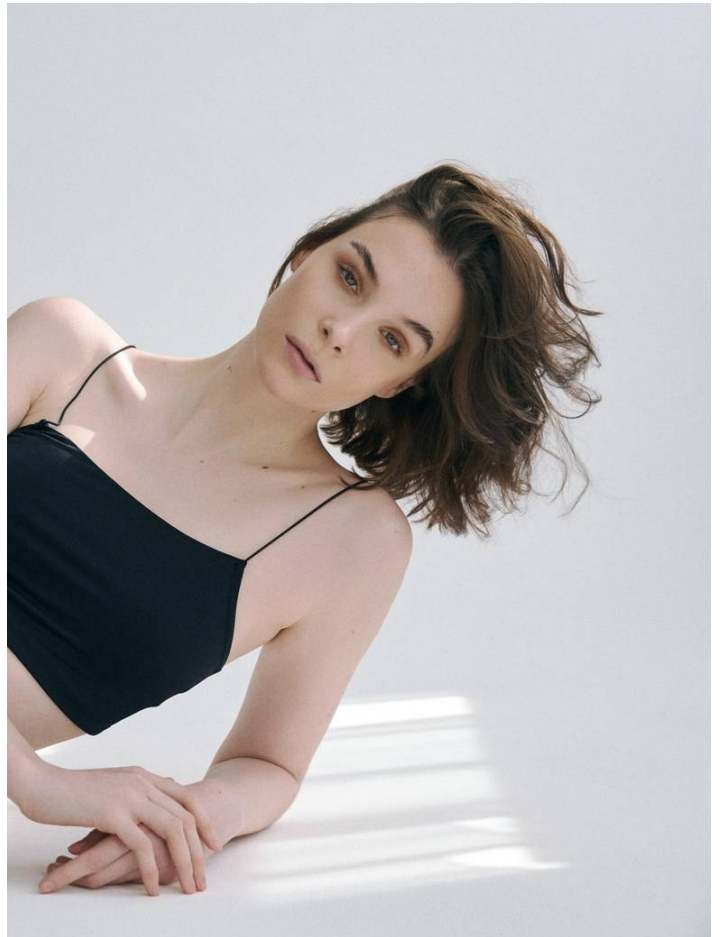

CHRISTINA KRUMBACH

NO TOYS