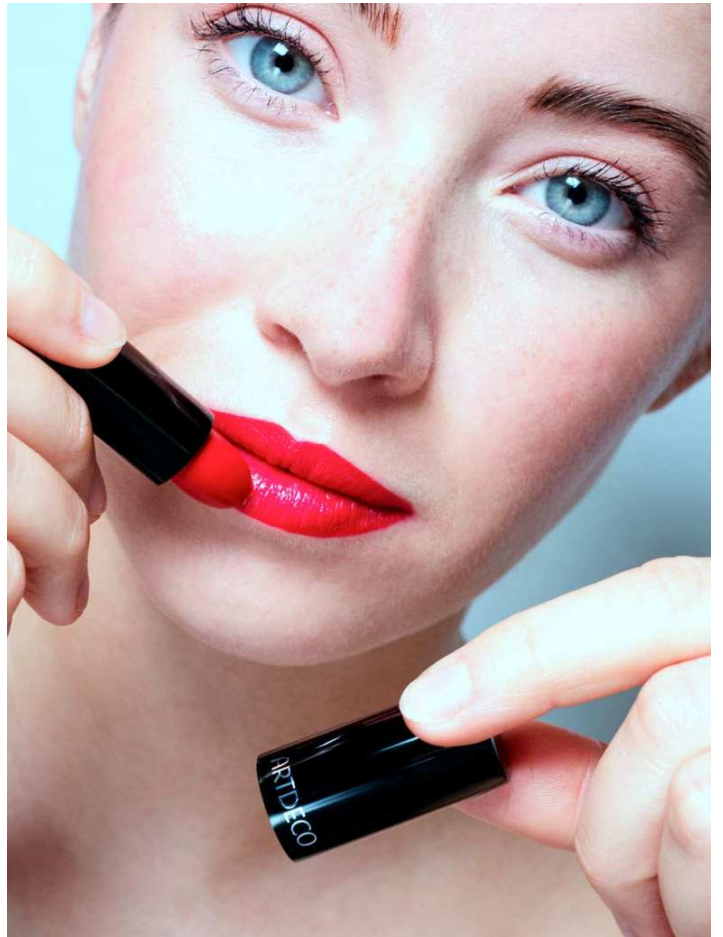

MARLENE

HEIGHT: 172 | DRESS: 34 | BUST: 80 | WAIST: 63 | HIPS: 89 | SHOES: 39 | HAIR: BLONDE | EYES: BLUE

NO TOYS

MARLENE

NO TOYS

MARLENE

NO TOYS

MARLENE