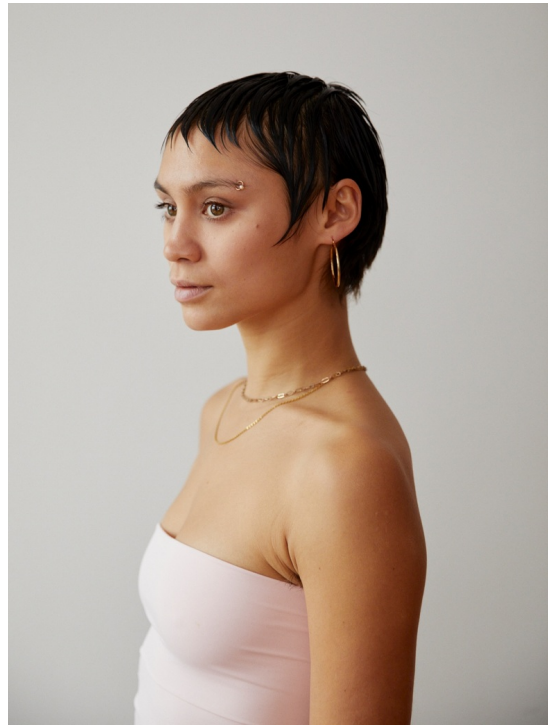

ANNALISE VAN EVEN professional dancer

NO TOYS