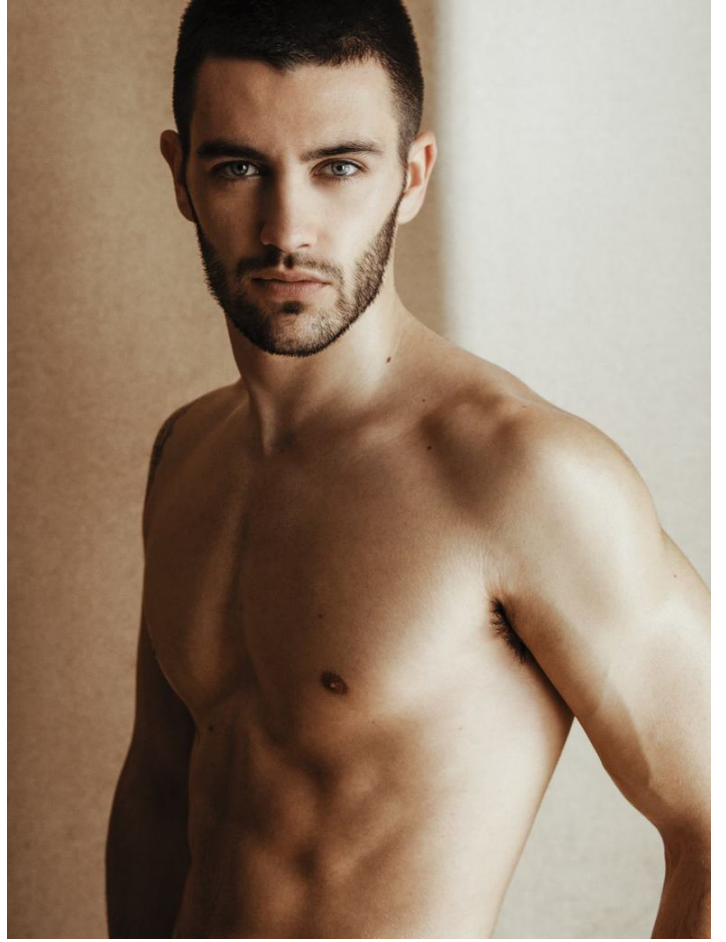

SAUL

HEIGHT: 183 | DRESS: 48 | BUST: 97 | WAIST: 72 | HIPS: 93 | SHOES: 41 | HAIR: BROWN | EYES: BLUE

NO TOYS

SAUL

NO TOYS

SAUL

NO TOYS

SAUL