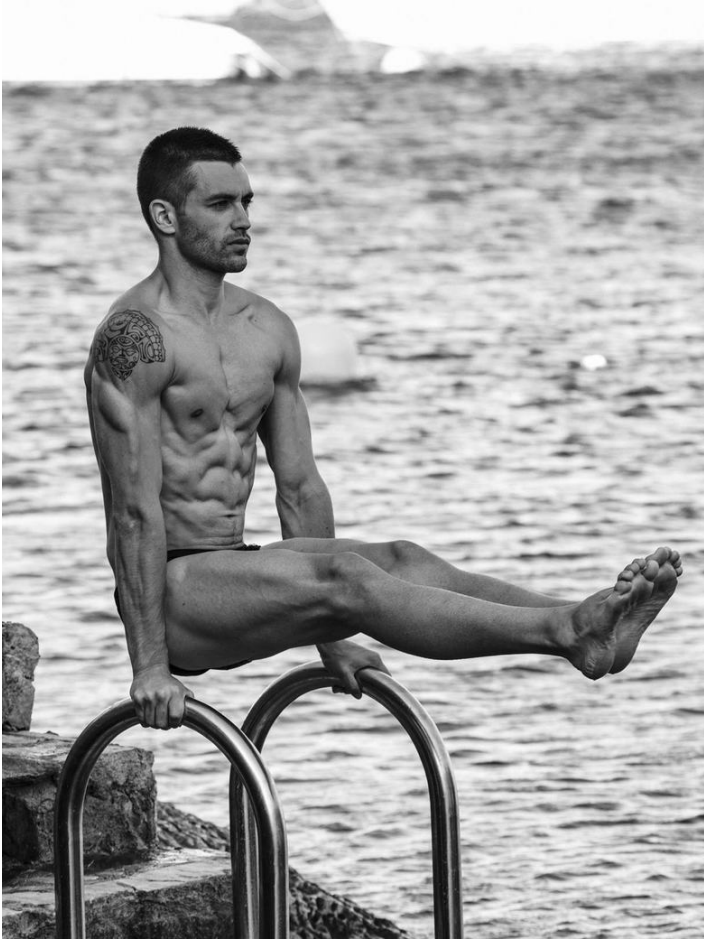

SAUL

HEIGHT: 183 | DRESS: 48 | BUST: 97 | WAIST: 72 | HIPS: 93 | SHOES: 41 | HAIR: BROWN | EYES: BLUE

NO TOYS

SAUL

NO TOYS

SAUL

NO TOYS

SAUL