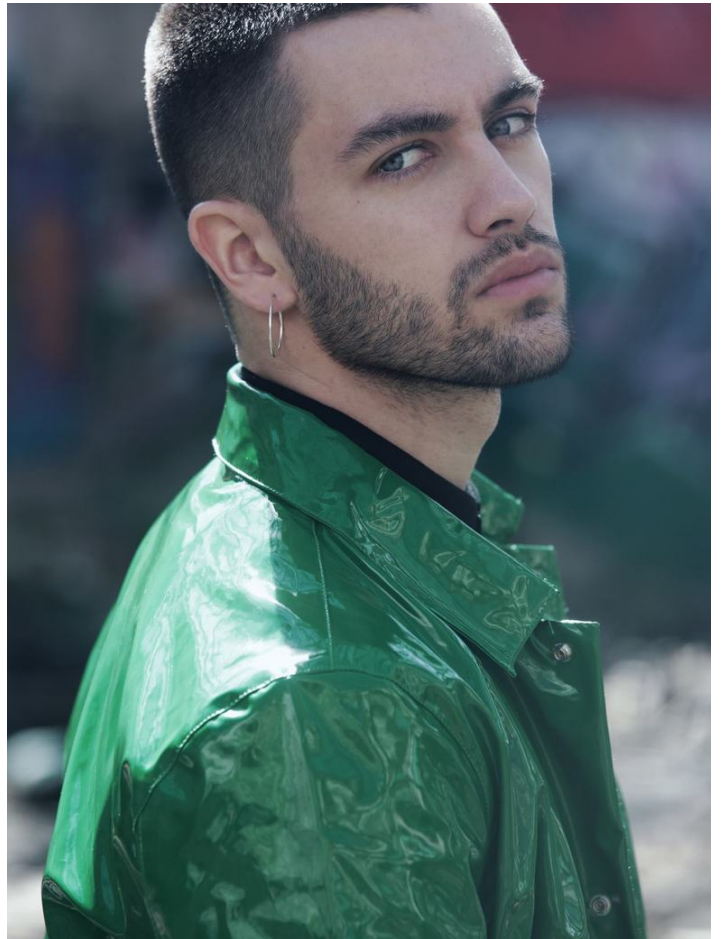

SAUL

HEIGHT: 183 | DRESS: 48 | BUST: 97 | WAIST: 72 | HIPS: 93 | SHOES: 41 | HAIR: BROWN | EYES: BLUE

NO TOYS

SAUL

NO TOYS

SAUL

NO TOYS

SAUL