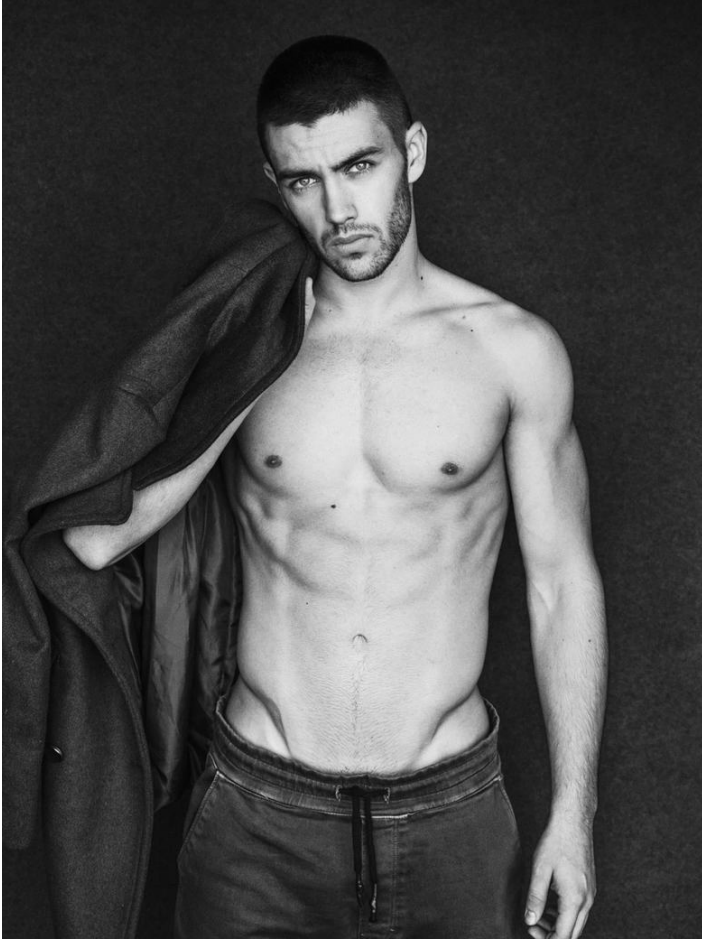

SAUL

HEIGHT: 183 | DRESS: 48 | BUST: 97 | WAIST: 72 | HIPS: 93 | SHOES: 41 | HAIR: BROWN | EYES: BLUE

NO TOYS

SAUL

NO TOYS

SAUL

NO TOYS

SAUL