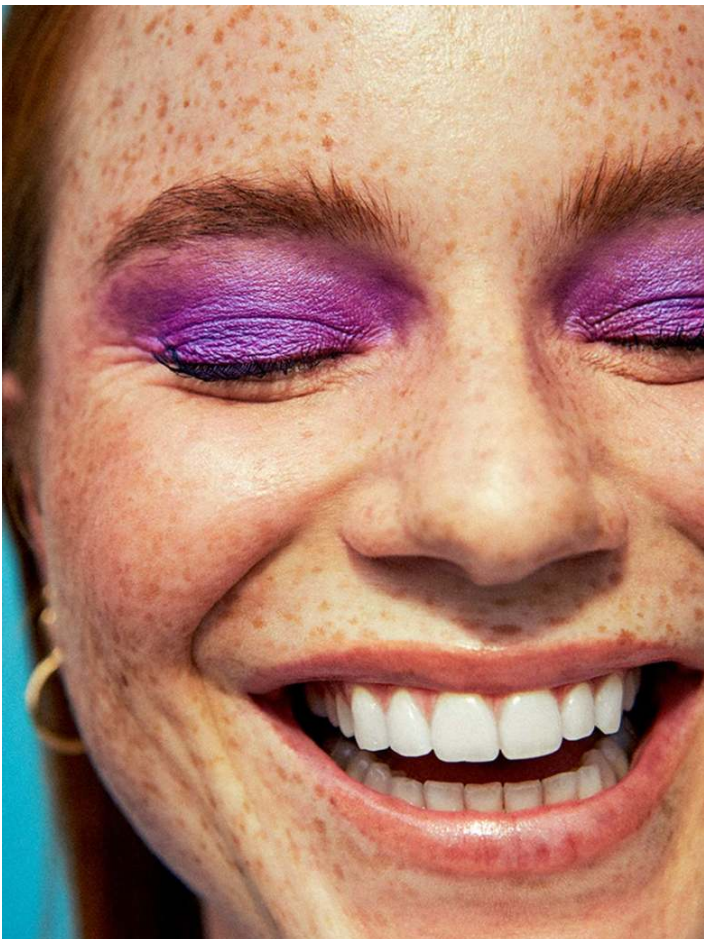

LUCA

NO TOYS