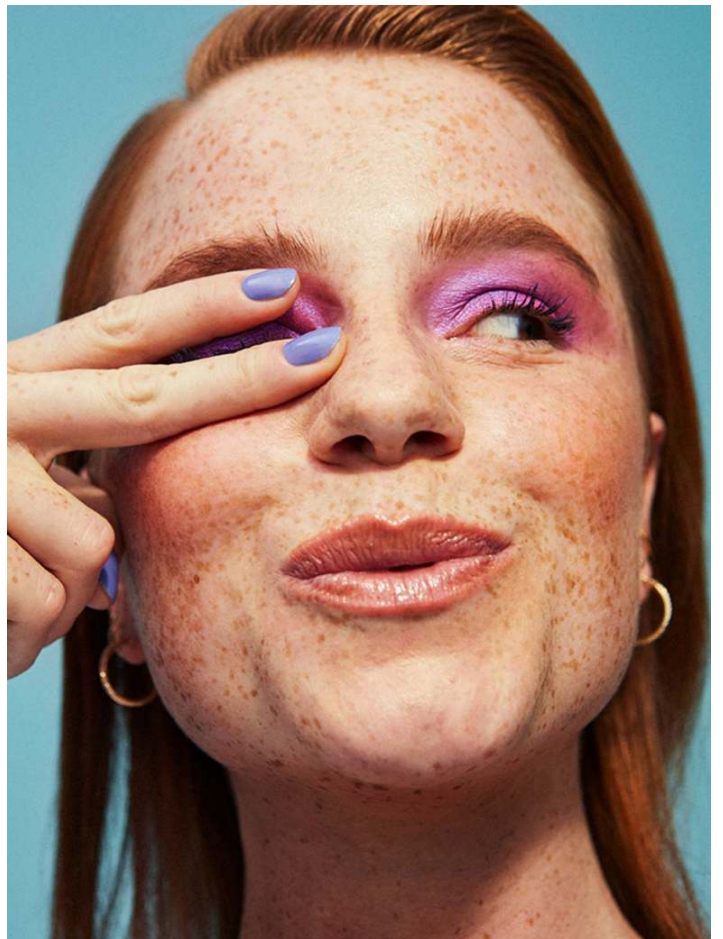

LUCA

NO TOYS