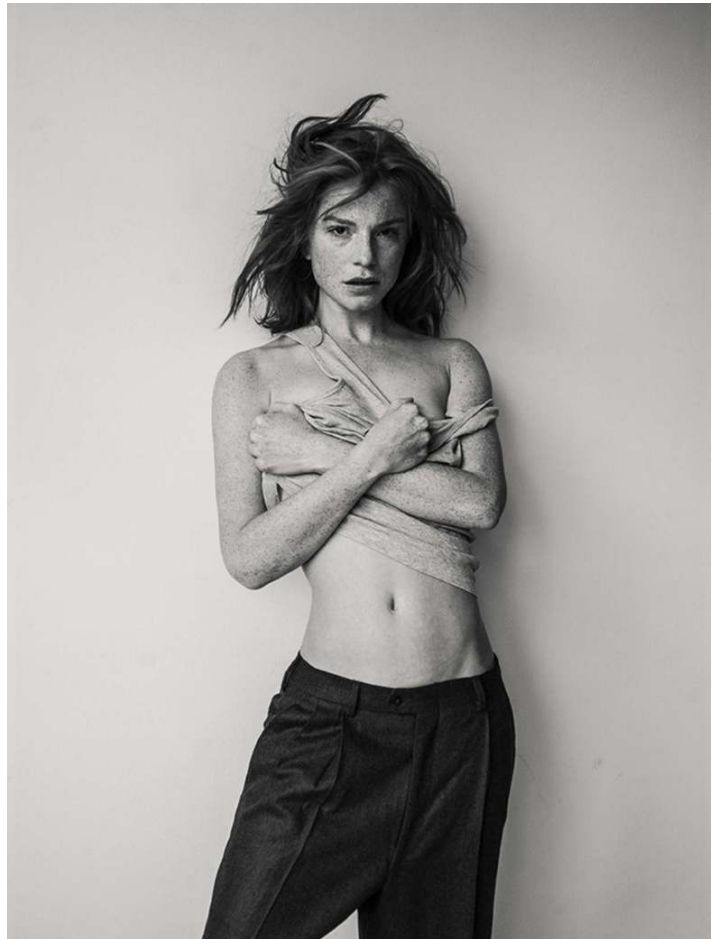

LUCA

NO TOYS