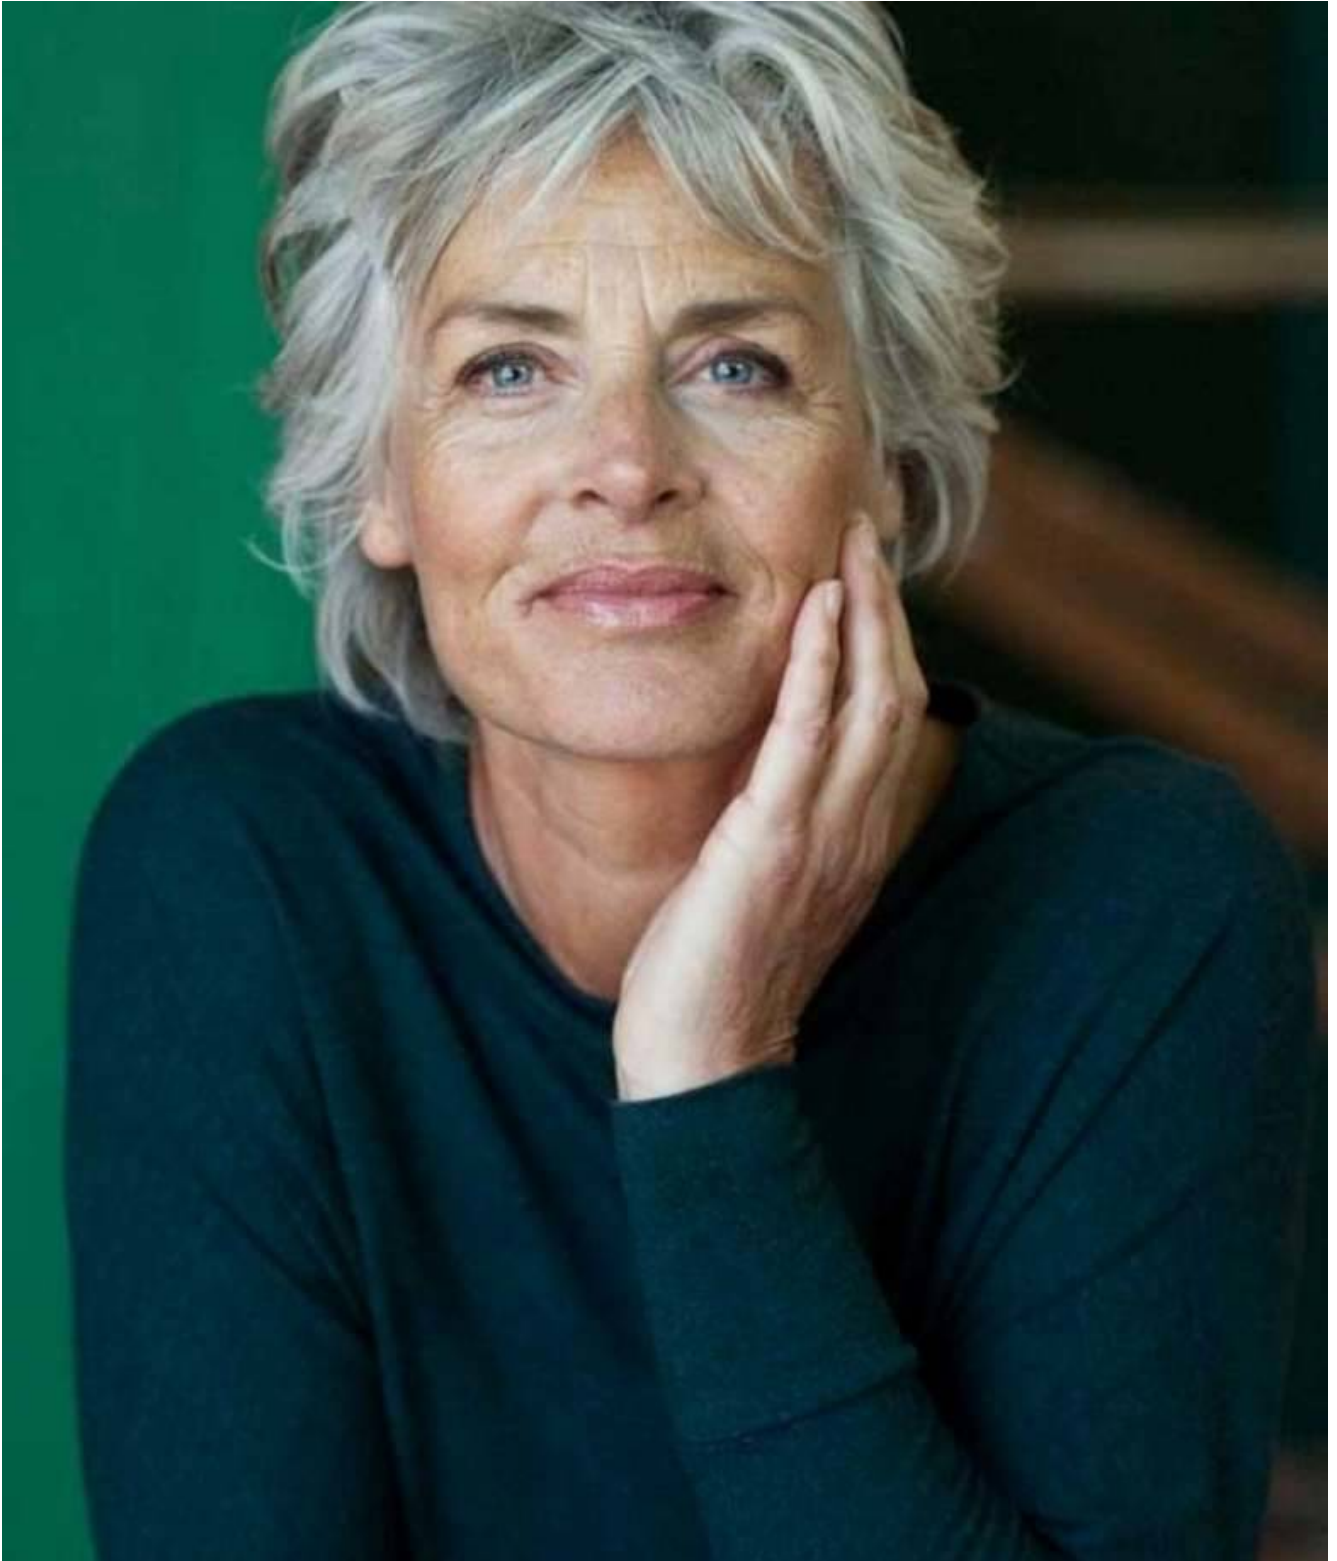

NO TOYS

ANNETTE

HEIGHT: 174 | DRESS: 40 | BUST: 93 | WAIST: 78 | HIPS: 98 | SHOES: 40 | HAIR: GREY | EYES: BLUE

NO TOYS  
MODELAGENCY  
SCHWANENMARKT 12  
40213 DÜSSELDORF  
+49 211 32 21 00  
[www . notoys . de](http://www.notoys.de)