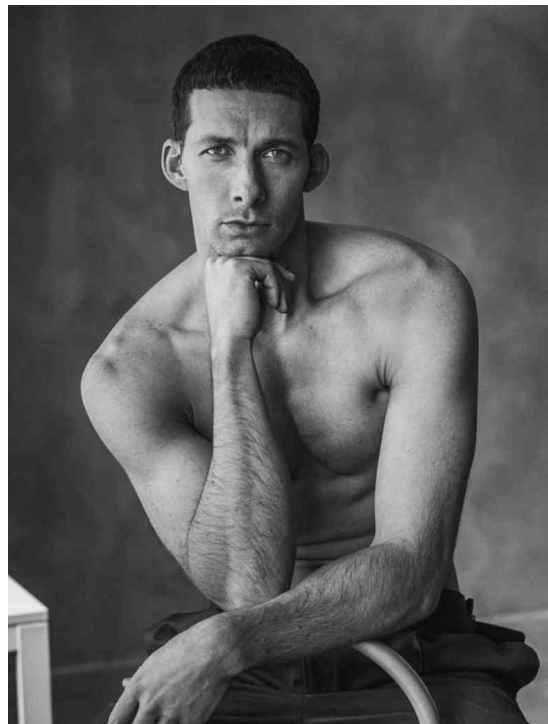

VALENTIJN M

HEIGHT 189 BUST 106 WAIST 80 HIPS 99 SHOES 44 SUIT 50 HAIR BROWN EYES BLUE

NO TOYS

VALENTIJN M

NO TOYS

VALENTIJN M

NO TOYS

VALENTIJN M