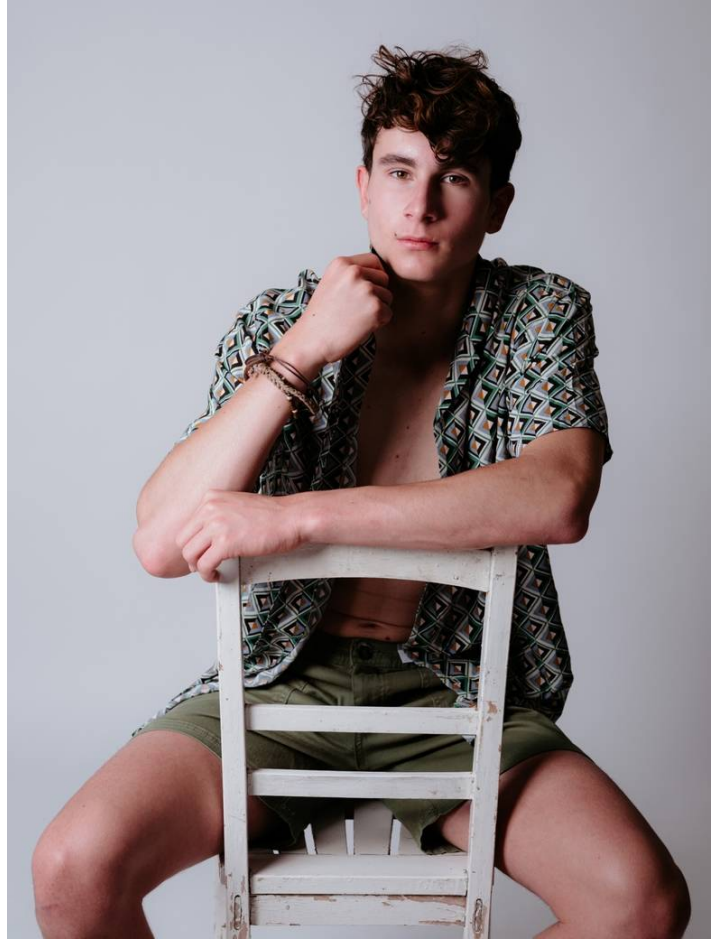

JOOST B

NO TOYS