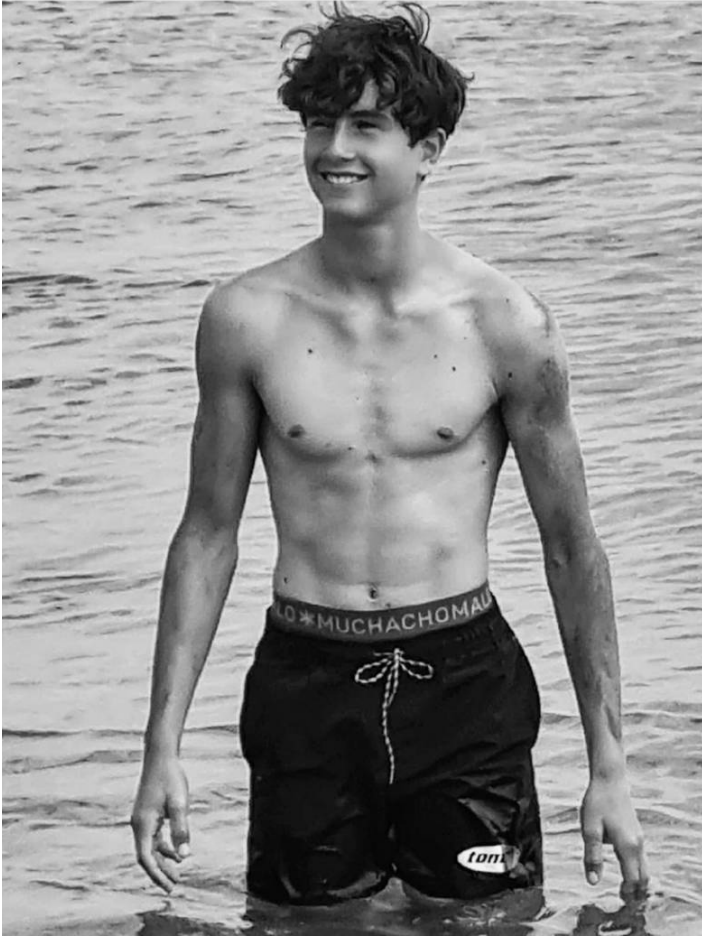

JOOST B

HEIGHT: 188 | DRESS: 0 | BUST: 93 | WAIST: 78 | HIPS: 100 | SHOES: 46 | HAIR: BROWN | EYES: BROWN

NO TOYS

JOOST B

NO TOYS

JOOST B

NO TOYS

JOOST B

NO TOYS

JOOST B

NO TOYS

JOOST B

NO TOYS

JOOST B

NO TOYS

JOOST B