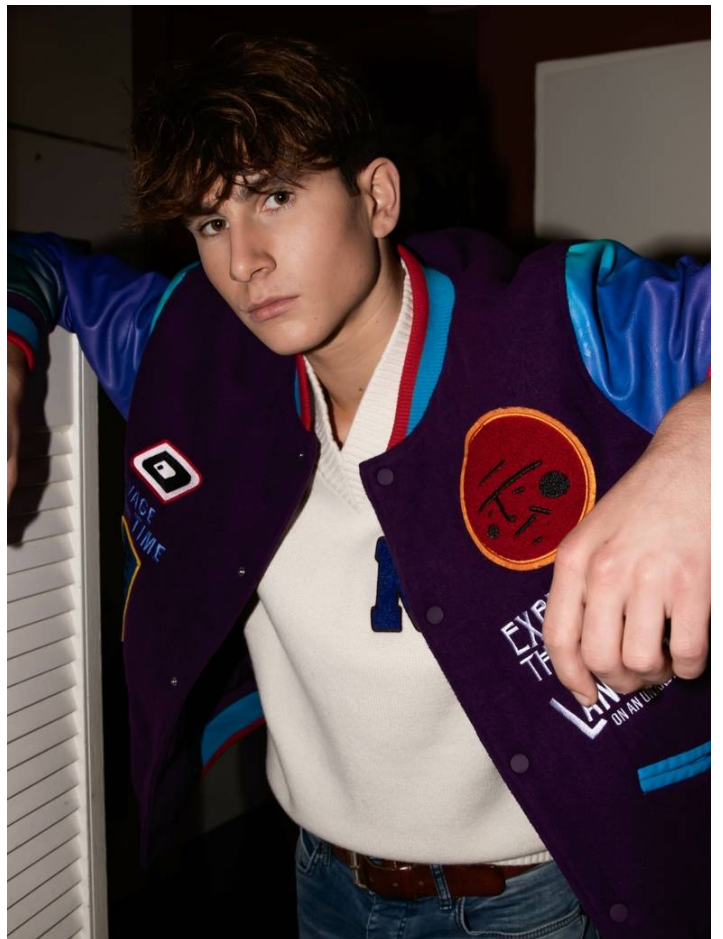

JOOST B

NO TOYS