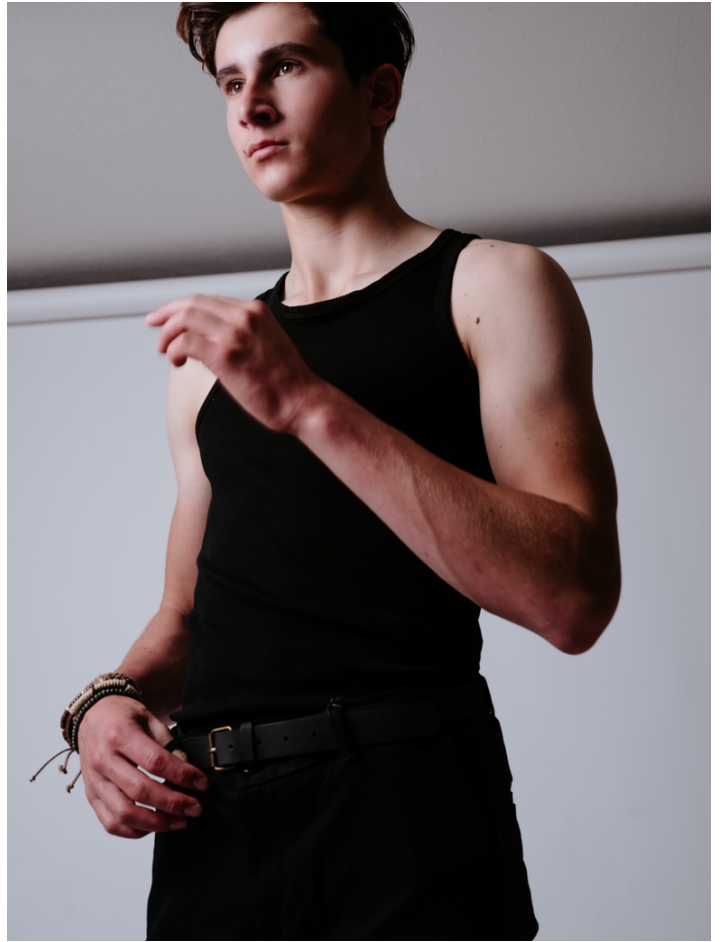

JOOST B

NO TOYS