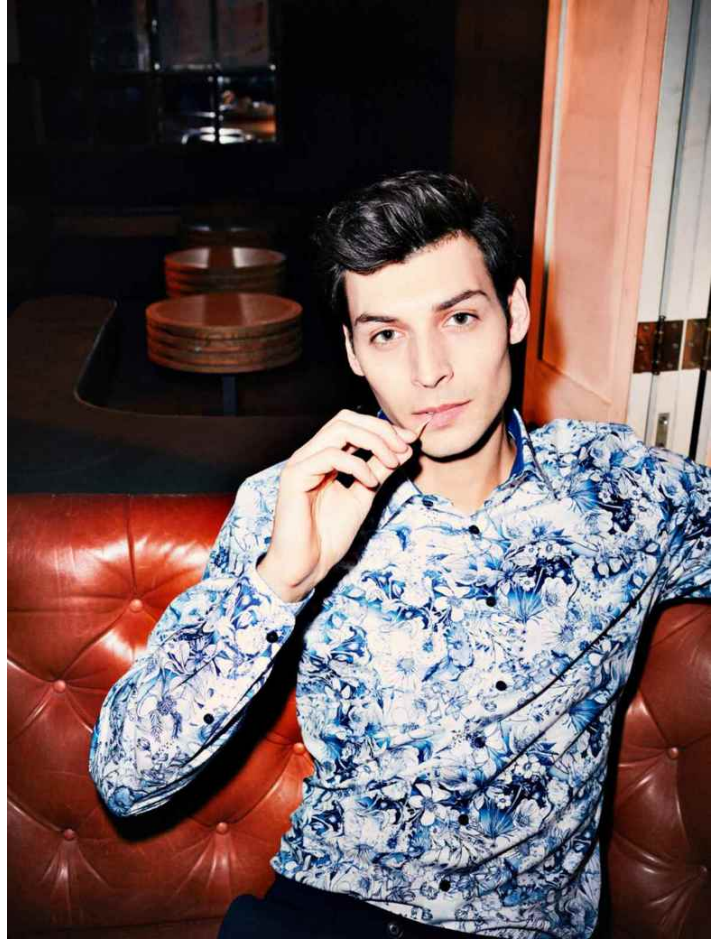

FLINT LOUIS

NO TOYS