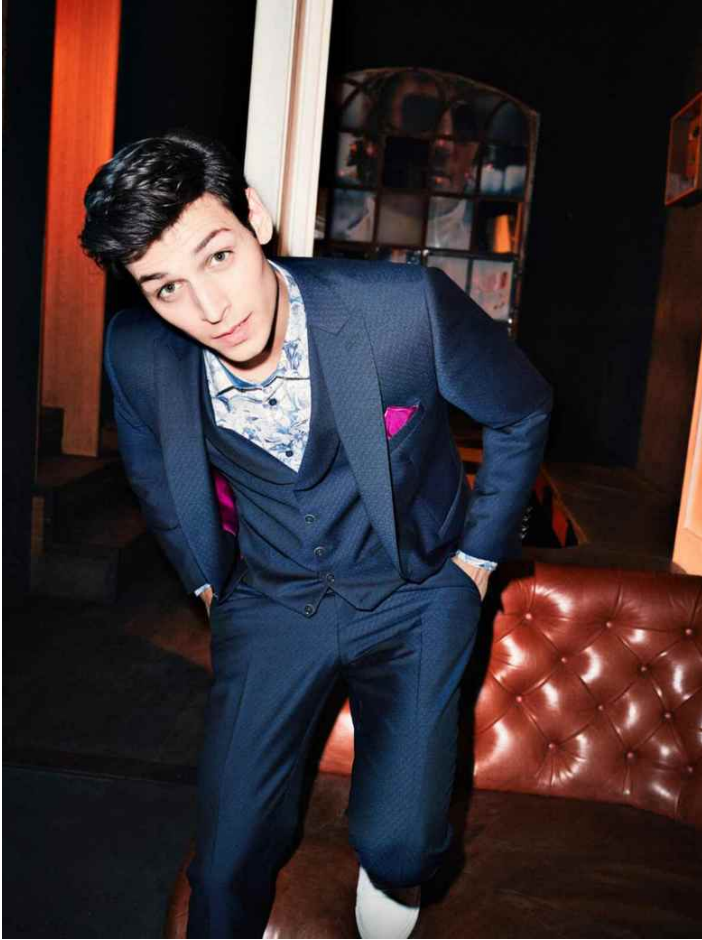

FLINT LOUIS

NO TOYS