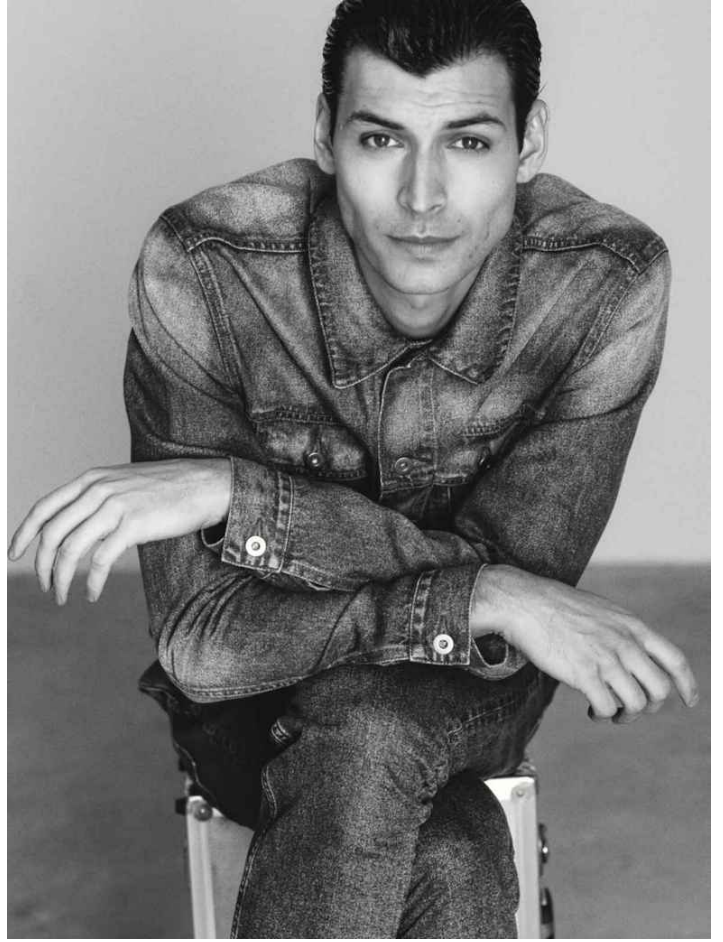

FLINT LOUIS

NO TOYS