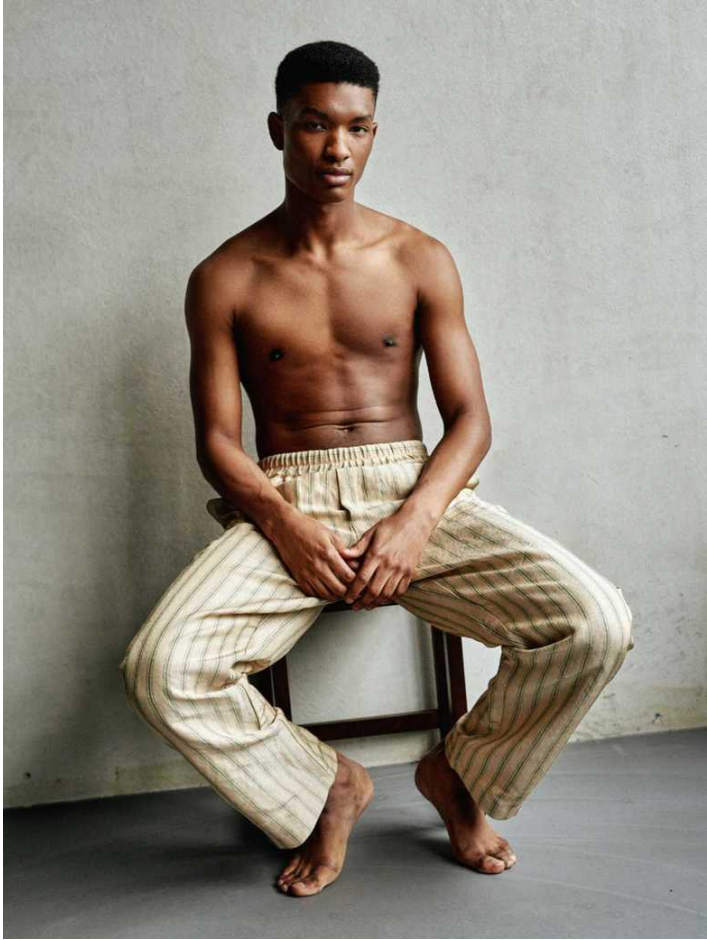

JEMAL ETNEL

HEIGHT: 184 | DRESS: 48 | BUST: 92 | WAIST: 76 | HIPS: 94 | SHOES: 43 | HAIR: BLACK | EYES: BROWN

NO TOYS

JEMAL ETNEL

NO TOYS

JEMAL ETNEL

NO TOYS

JEMAL ETNEL