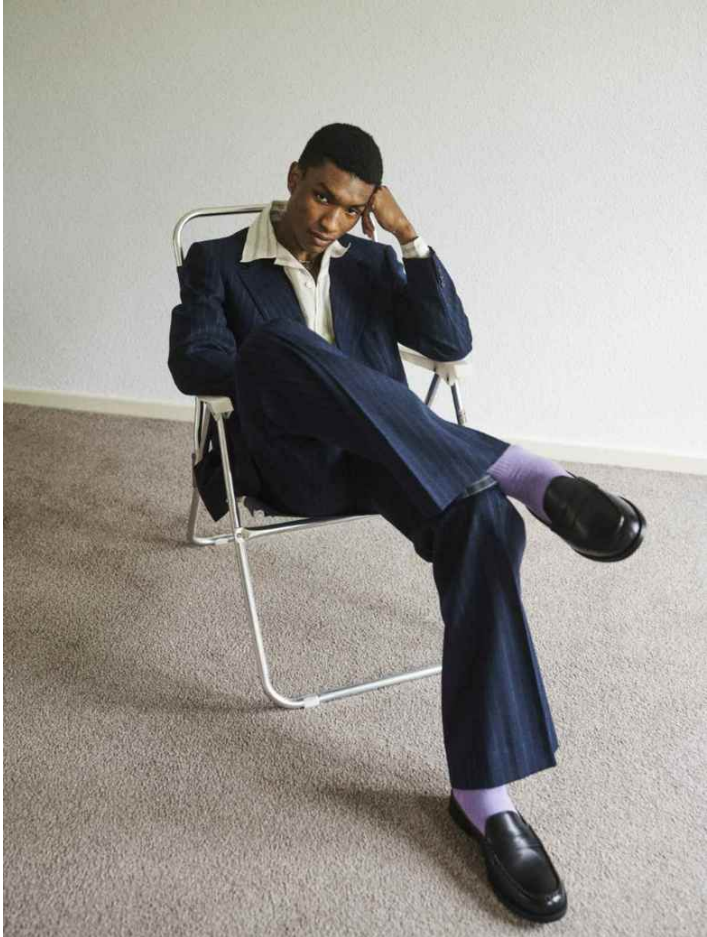

JEMAL ETNEL

HEIGHT: 184 | DRESS: 48 | BUST: 92 | WAIST: 76 | HIPS: 94 | SHOES: 43 | HAIR: BLACK | EYES: BROWN

NO TOYS

JEMAL ETNEL

NO TOYS

JEMAL ETNEL

NO TOYS

JEMAL ETNEL