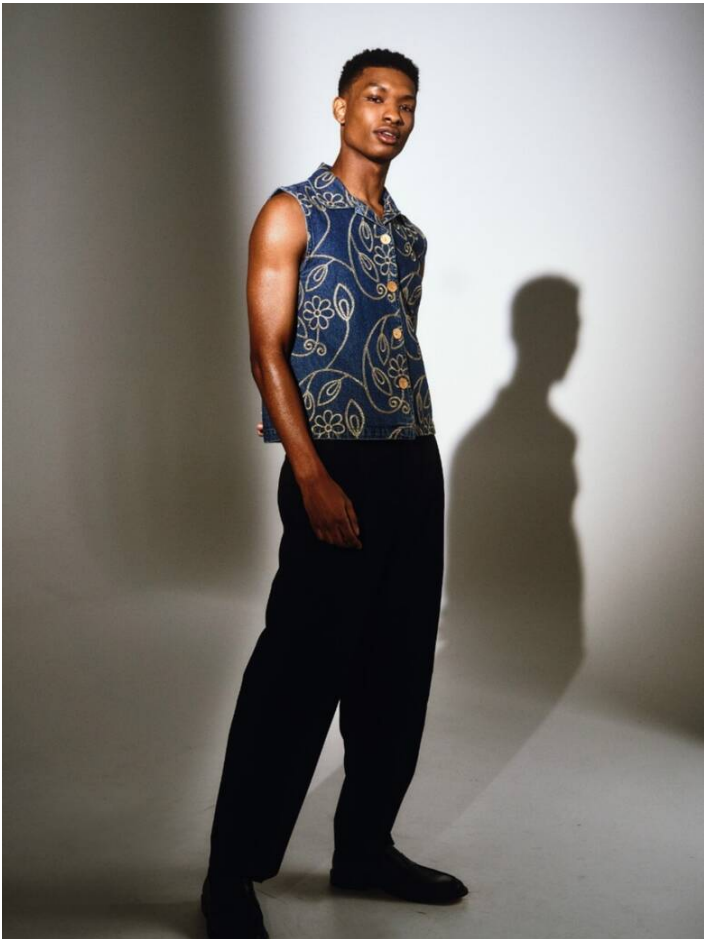

JEMAL ETNEL

NO TOYS