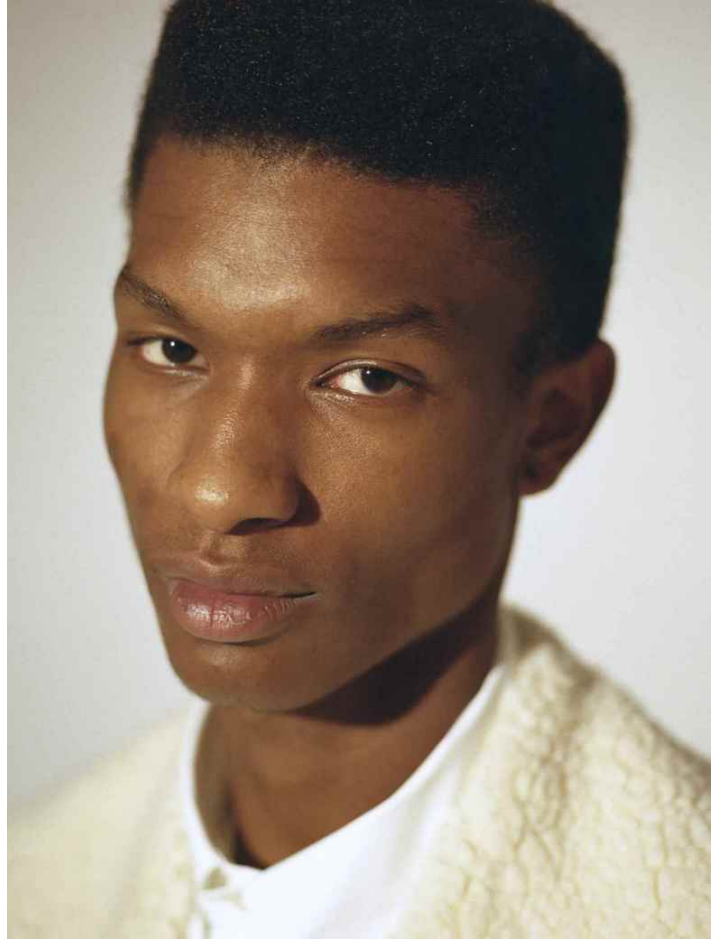

JEMAL ETNEL

NO TOYS