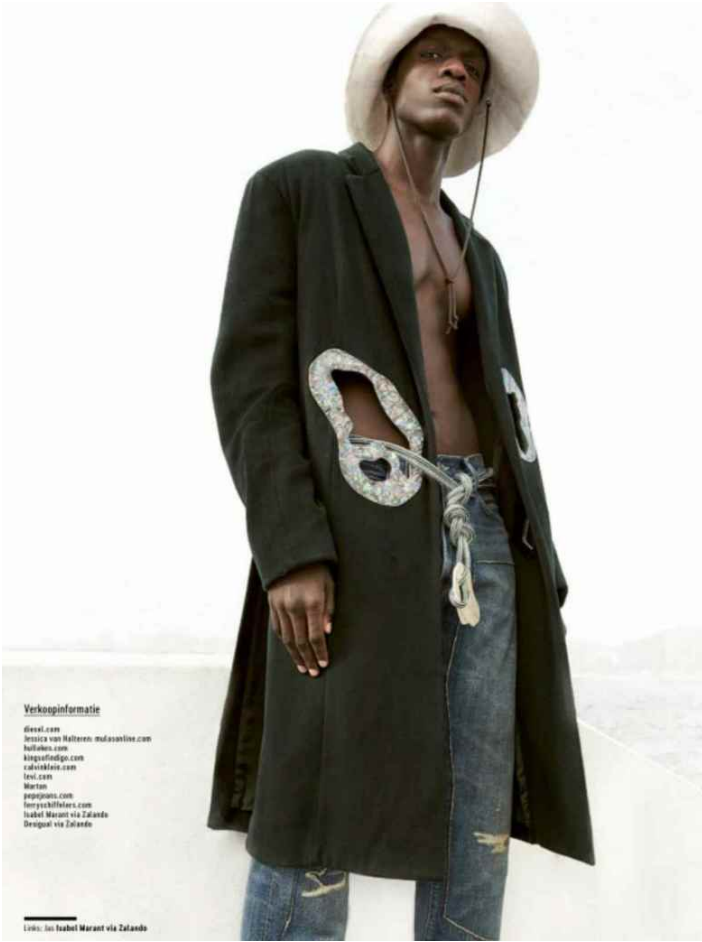

SHABBA RAJABU

NO TOYS