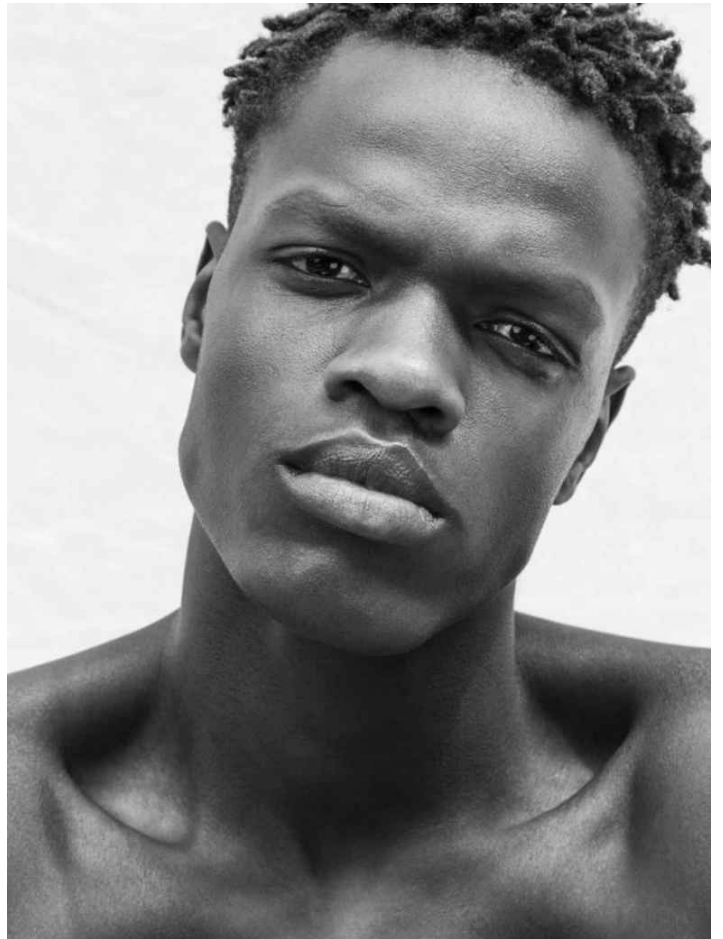

SHABBA RAJABU

NO TOYS