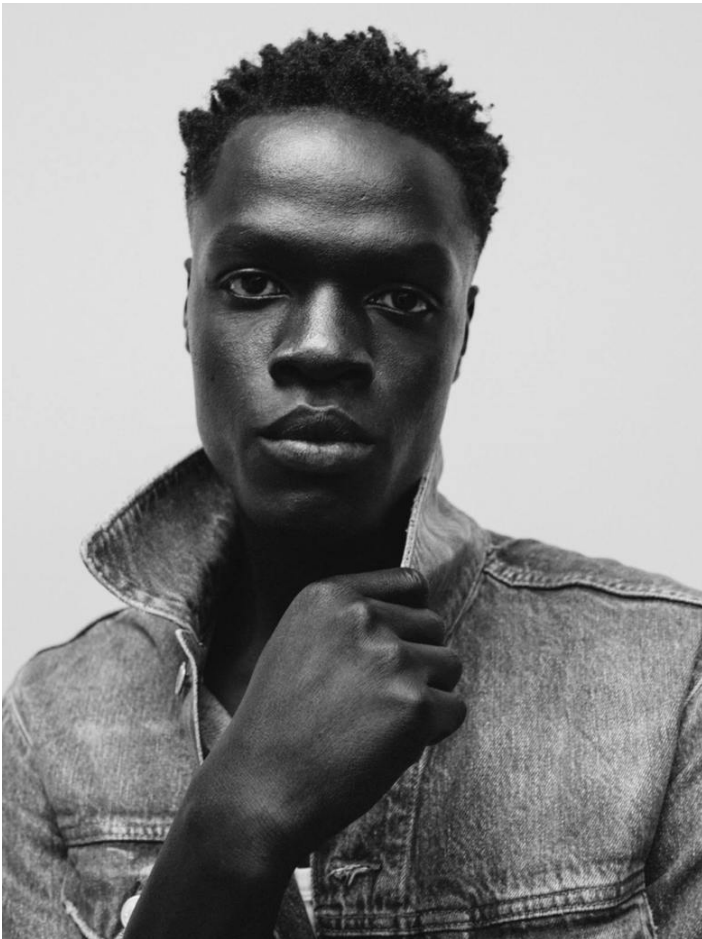

SHABBA RAJABU

NO TOYS