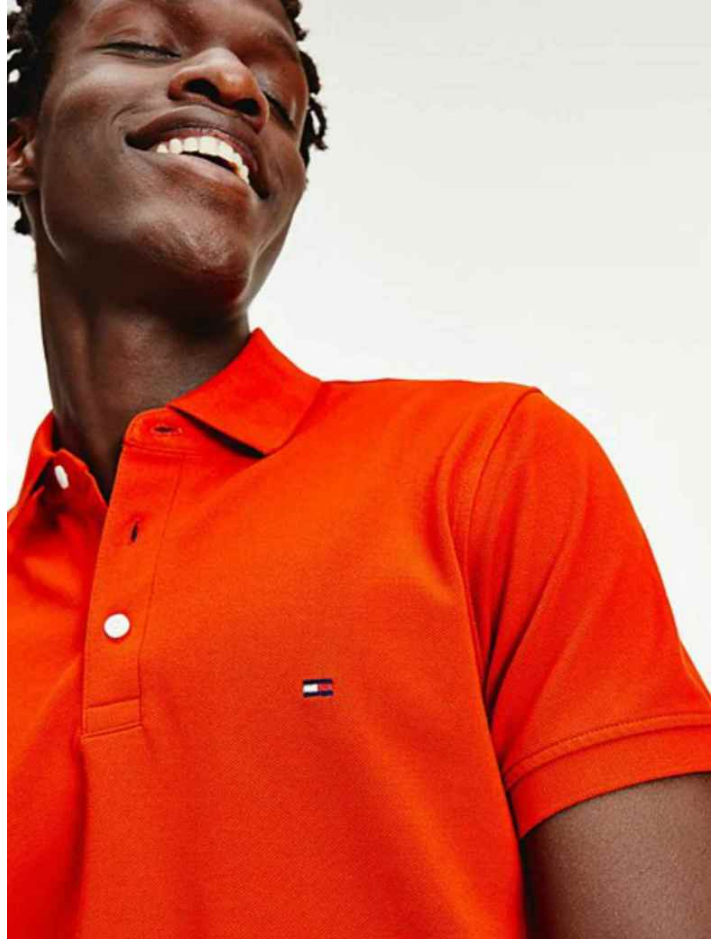

SHABBA RAJABU

NO TOYS