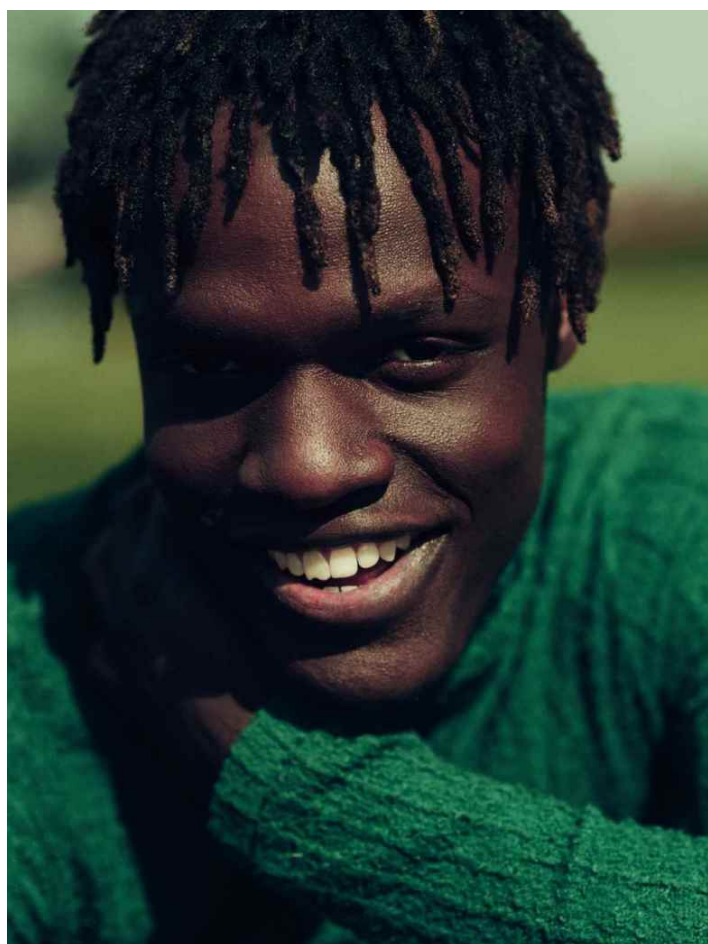

SHABBA RAJABU

NO TOYS