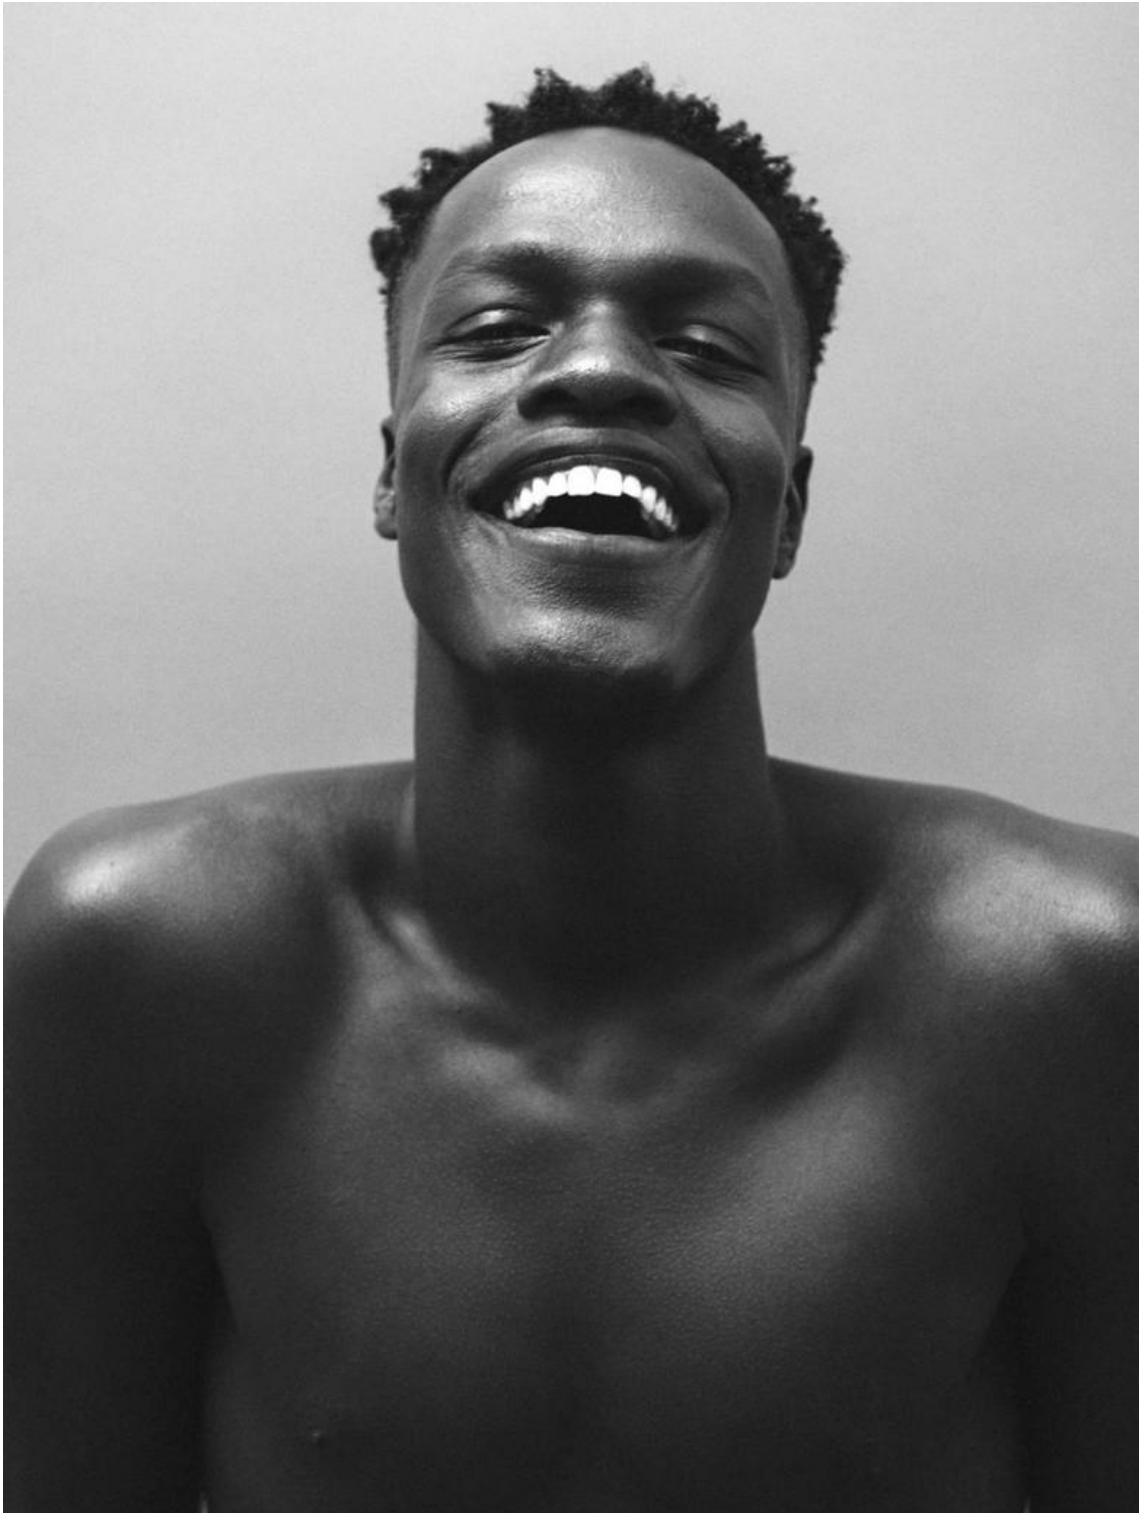

# SHABBA RAJABU

HEIGHT: 189 | DRESS: 50 | BUST: 94 | WAIST: 82 | HIPS: 102 | SHOES: 42 | HAIR: BLACK | EYES: BROWN

NO TOYS

# SHABBA RAJABU

NO TOYS