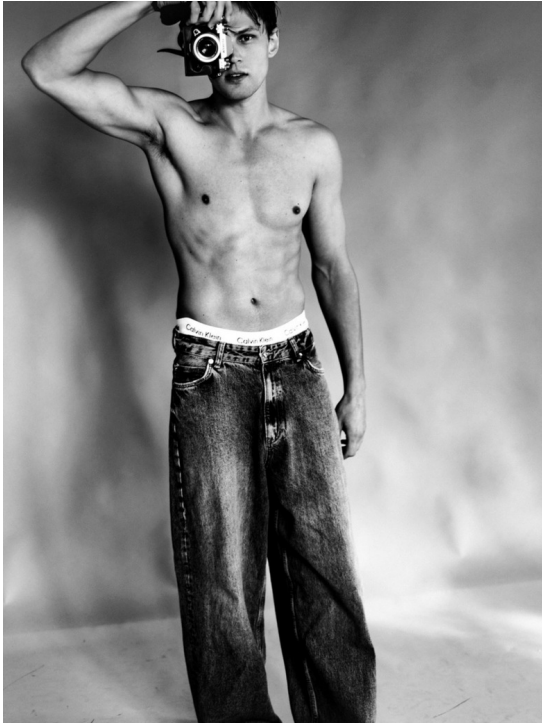

JACUB

HEIGHT 186 BUST 98 WAIST 75 HIPS 93 SHOES 44 SUIT 0 HAIR DARK BLONDE EYES BLUE GREEN

NO TOYS

JACUB

NO TOYS

JACUB

NO TOYS

JACUB