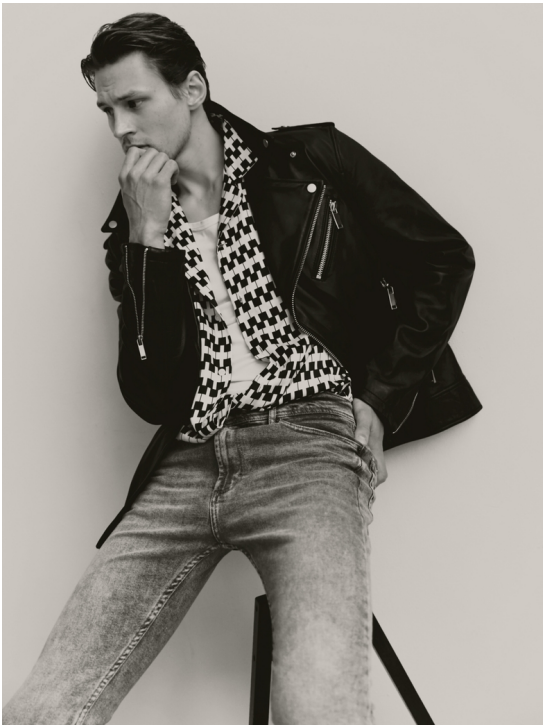

JACUB

HEIGHT 186 BUST 98 WAIST 75 HIPS 93 SHOES 44 SUIT 0 HAIR DARK BLONDE EYES BLUE GREEN

NO TOYS

JACUB

NO TOYS

JACUB

NO TOYS

JACUB