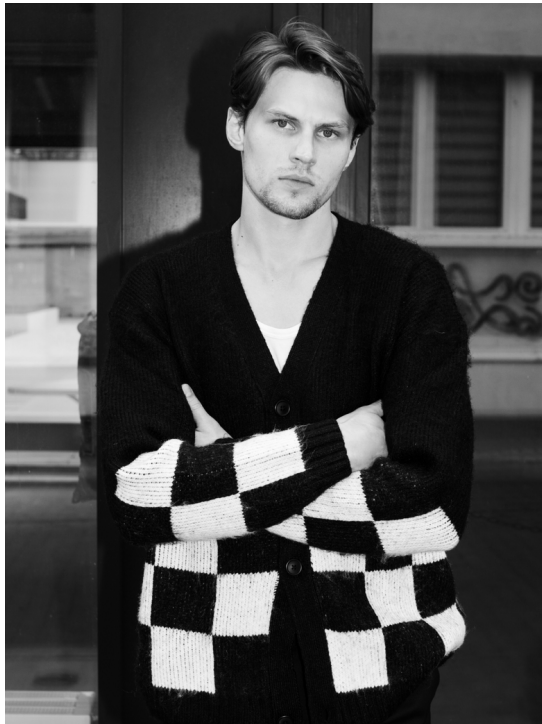

JACUB

NO TOYS