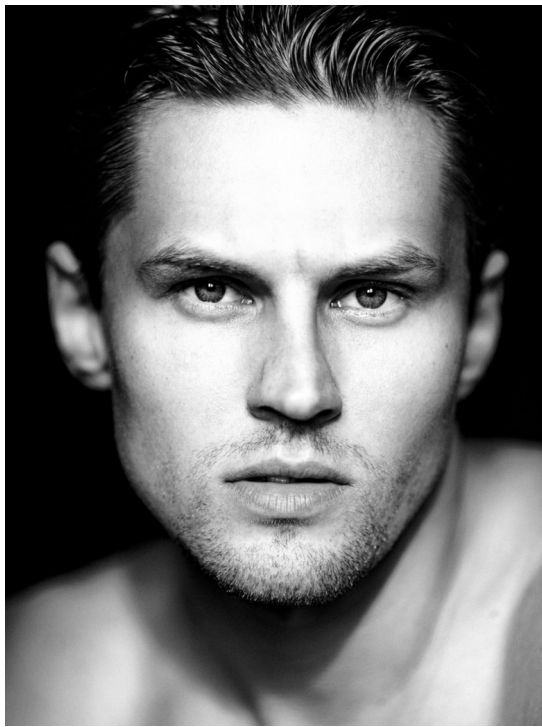

JACUB

NO TOYS