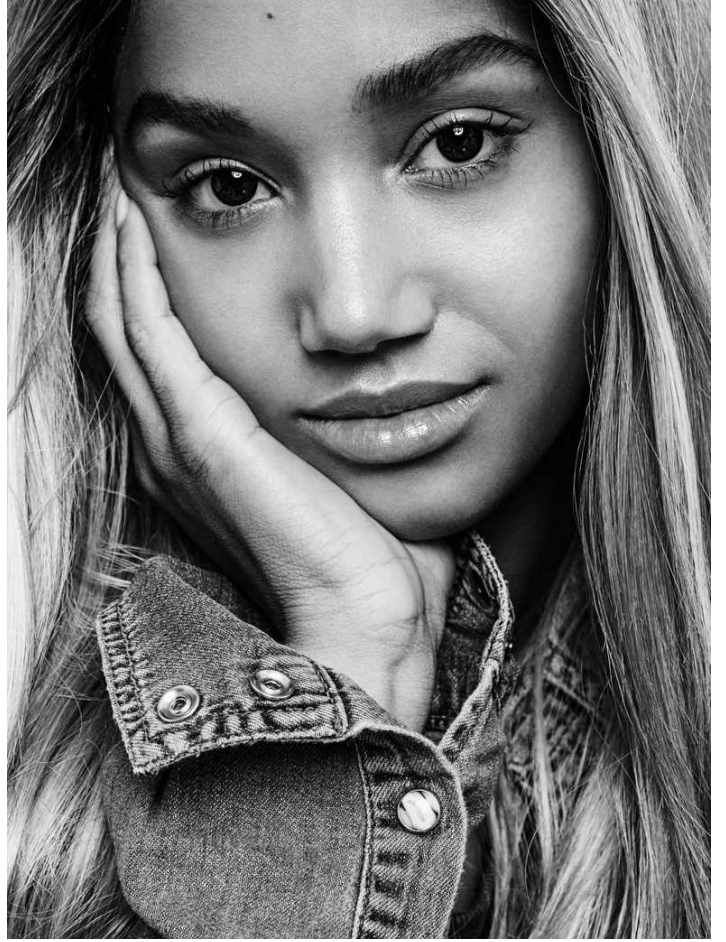

TARIA-ANN

HEIGHT: 173 | DRESS: 34 | BUST: 80 | WAIST: 68 | HIPS: 93 | SHOES: 37 | HAIR: BLACK | EYES: BROWN

NO TOYS

TARIA-ANN

NO TOYS

TARIA-ANN

NO TOYS

TARIA-ANN