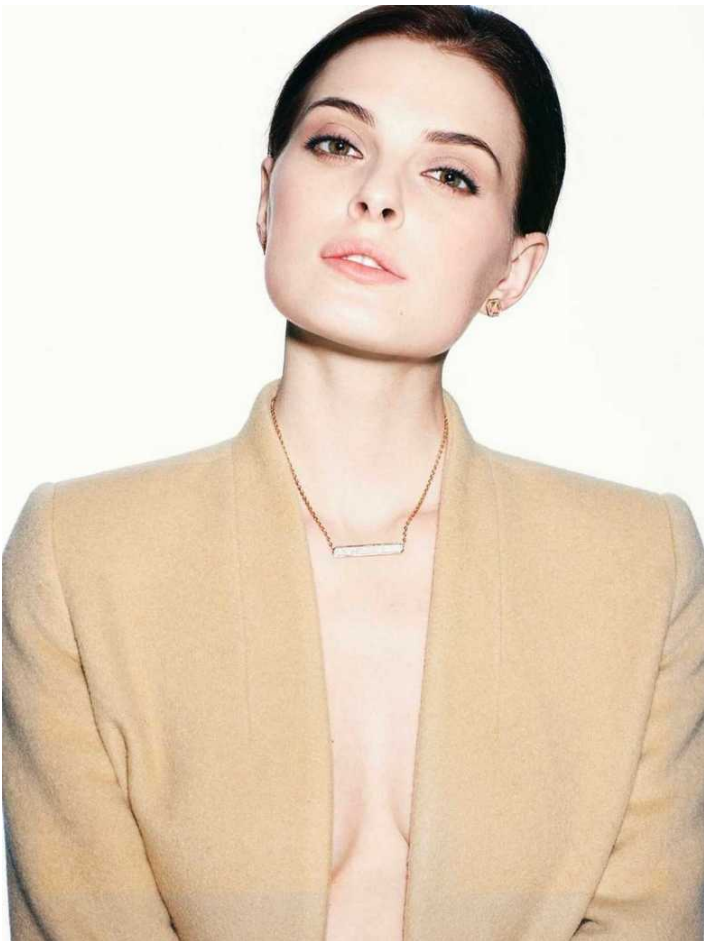

Vlada

HEIGHT: 180 | DRESS: 38 | BUST: 92 | WAIST: 65 | HIPS: 102 | SHOES: 40 | HAIR: Brown | EYES: Brown

NO TOYS

Vlada

NO TOYS

Vlada

NO TOYS