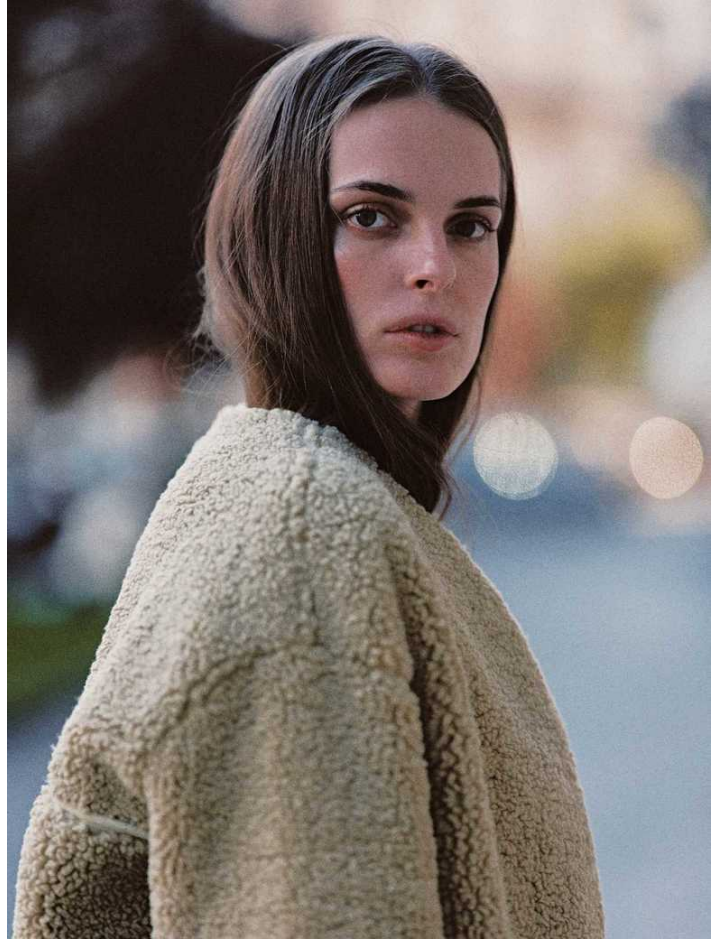

Vlada

HEIGHT: 180 | DRESS: 38 | BUST: 92 | WAIST: 65 | HIPS: 102 | SHOES: 40 | HAIR: Brown | EYES: Brown

NO TOYS

Vlada

NO TOYS

Vlada

NO TOYS