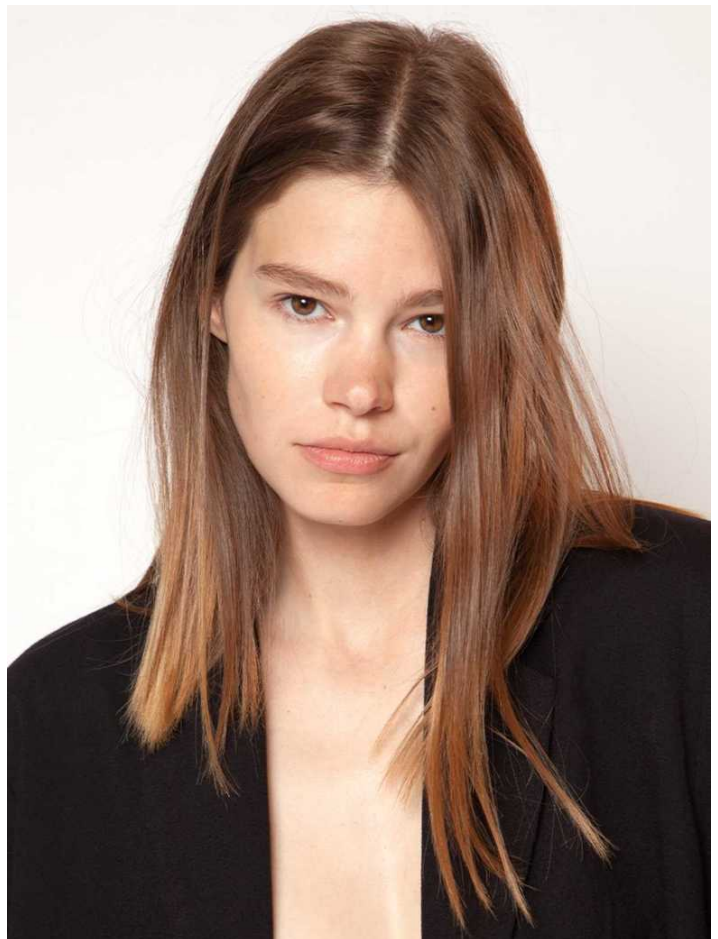

TESSY

HEIGHT: 179 | DRESS: 34 | BUST: 80 | WAIST: 61 | HIPS: 89 | SHOES: 40 | HAIR: DARK BLONDE | EYES: BROWN

NO TOYS

TESSY

NO TOYS

TESSY

NO TOYS

TESSY