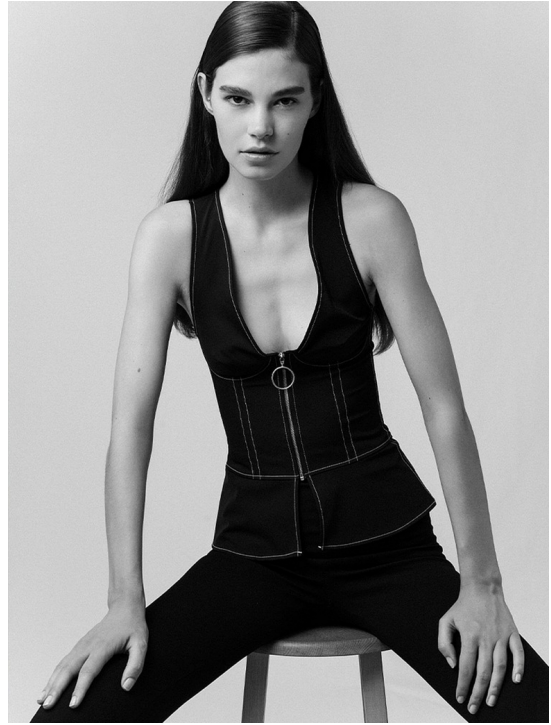

TESSY

NO TOYS