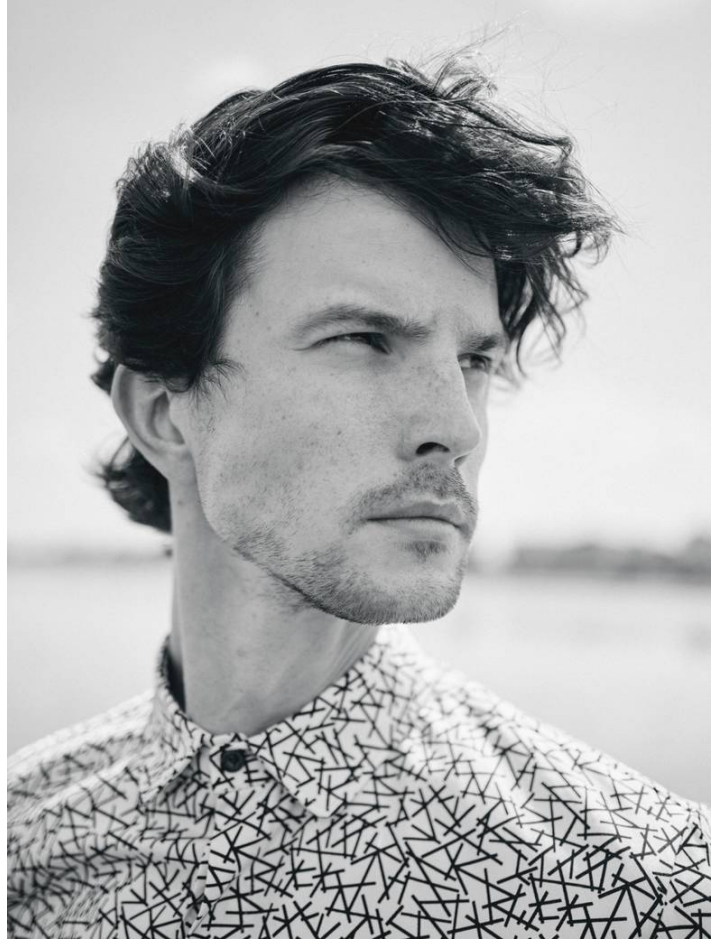

MICHAL E

NO TOYS