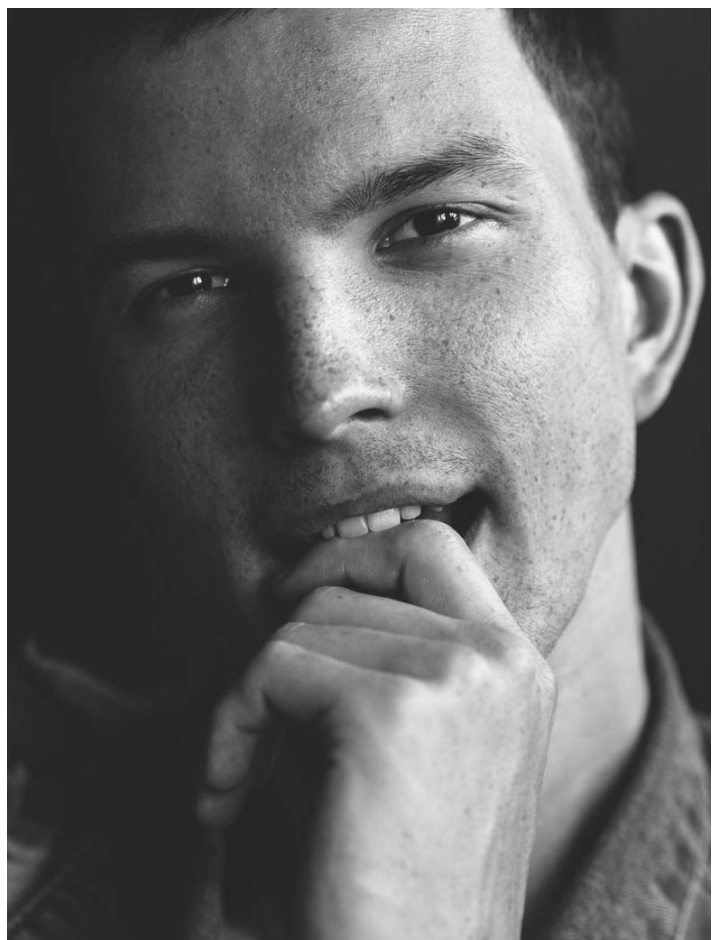

MICHAL E

NO TOYS