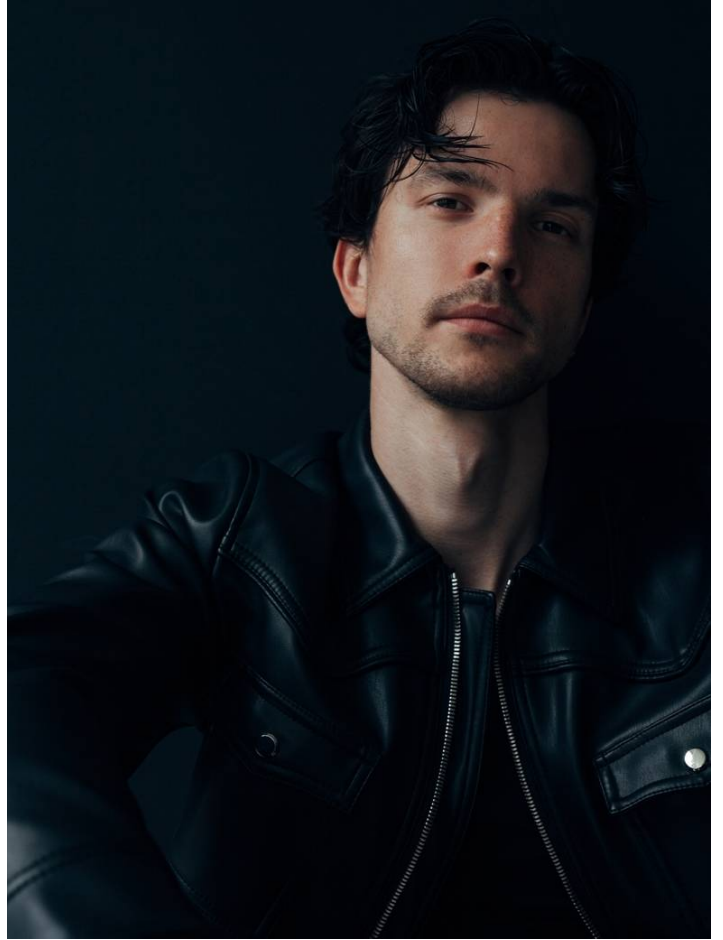

MICHALE

HEIGHT: 189 | DRESS: 0 | BUST: 98 | WAIST: 80 | HIPS: 94 | SHOES: 44 | HAIR: BROWN | EYES: BROWN

NO TOYS

MICHAL E

NO TOYS

MICHAL E

NO TOYS

MICHAL E