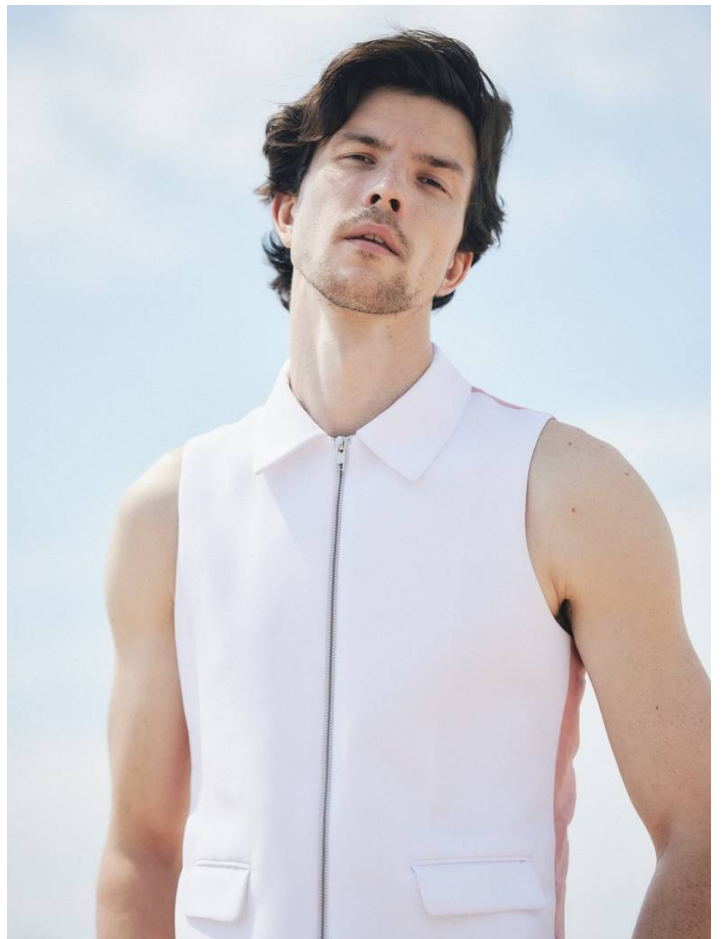

MICHAL E

NO TOYS