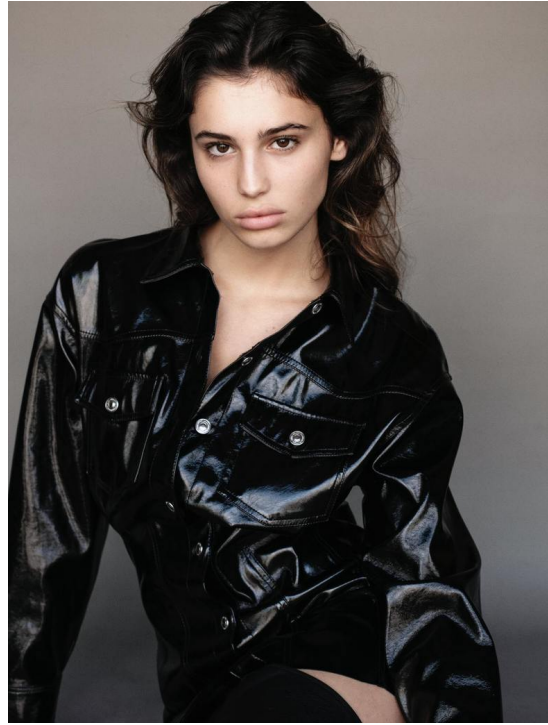

LUCIA

HEIGHT 176 BUST 80 WAIST 60 HIPS 93 SHOES 38 DRESS 36 HAIR BROWN EYES BROWN

NO TOYS

LUCIA

NO TOYS

LUCIA

NO TOYS

LUCIA