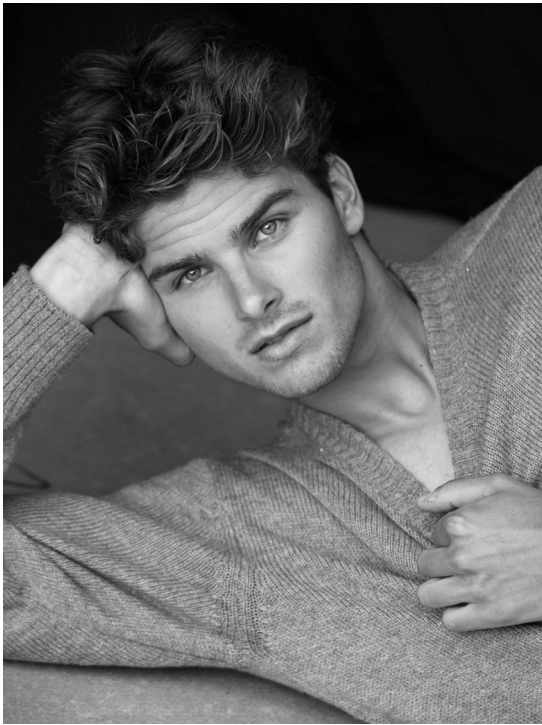

TOM BOELSMA

HEIGHT 186 BUST 99 WAIST 79 HIPS 99 SHOES 42 SUIT 48 HAIR BLONDE EYES BLUE

NO TOYS

TOM BOELSMA

NO TOYS

TOM BOELSMA

NO TOYS

TOM BOELSMA