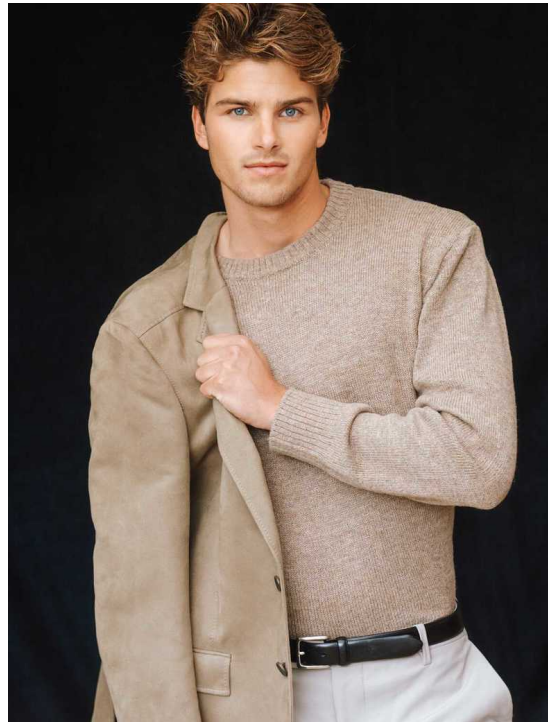

TOM BOELSMA

HEIGHT 186 BUST 99 WAIST 79 HIPS 99 SHOES 42 SUIT 48 HAIR BLONDE EYES BLUE

NO TOYS

TOM BOELSMA

NO TOYS

TOM BOELSMA

NO TOYS

TOM BOELSMA