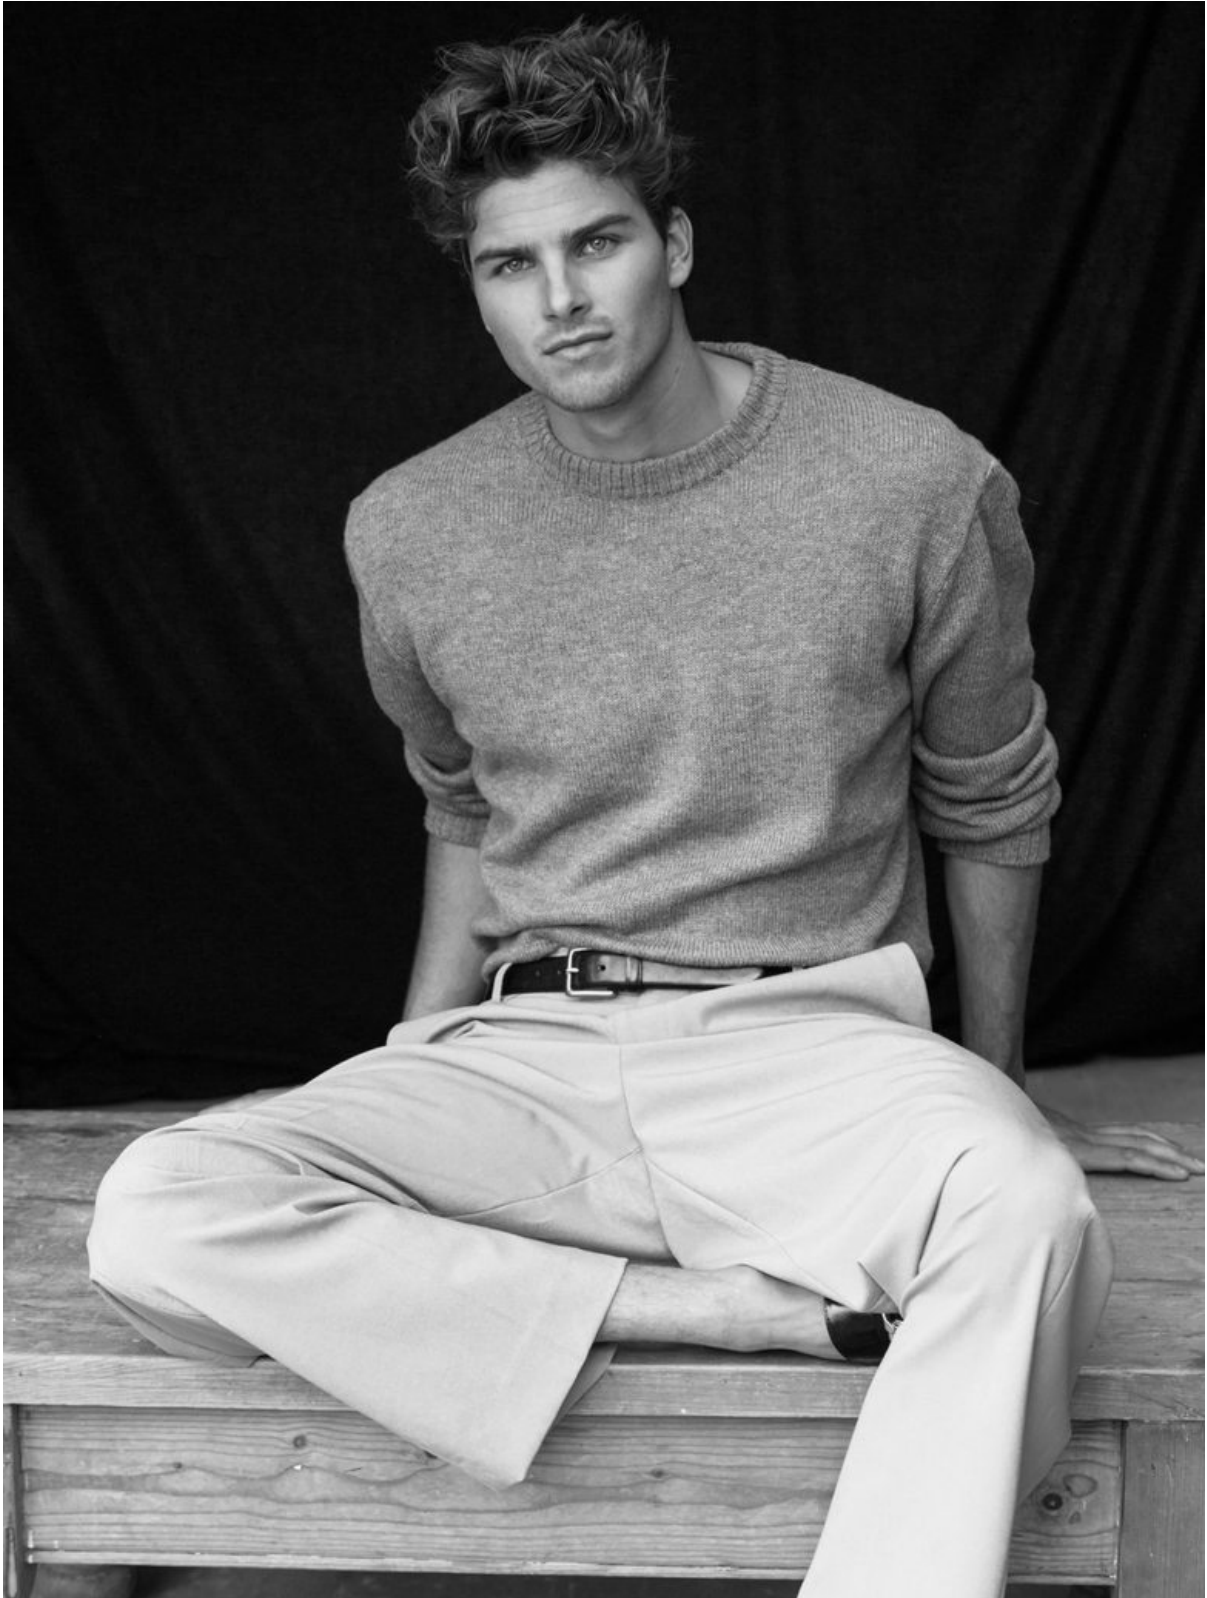

TOM BOELSMA

HEIGHT 186 BUST 99 WAIST 79 HIPS 99 SHOES 42 SUIT 48 HAIR BLONDE EYES BLUE

NO TOYS

TOM BOELSMA

NO TOYS

TOM BOELSMA

NO TOYS

TOM BOELSMA