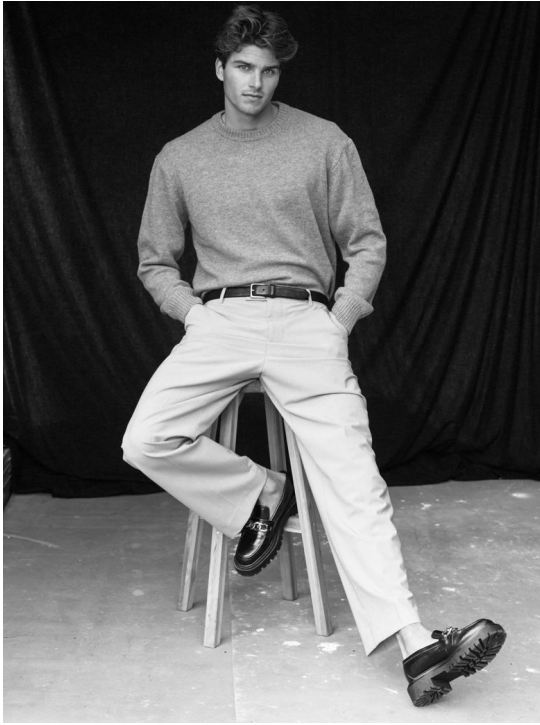

TOM BOELSMA

HEIGHT 186 BUST 99 WAIST 79 HIPS 99 SHOES 42 SUIT 48 HAIR BLONDE EYES BLUE

NO TOYS

TOM BOELSMA

NO TOYS

TOM BOELSMA

NO TOYS

TOM BOELSMA