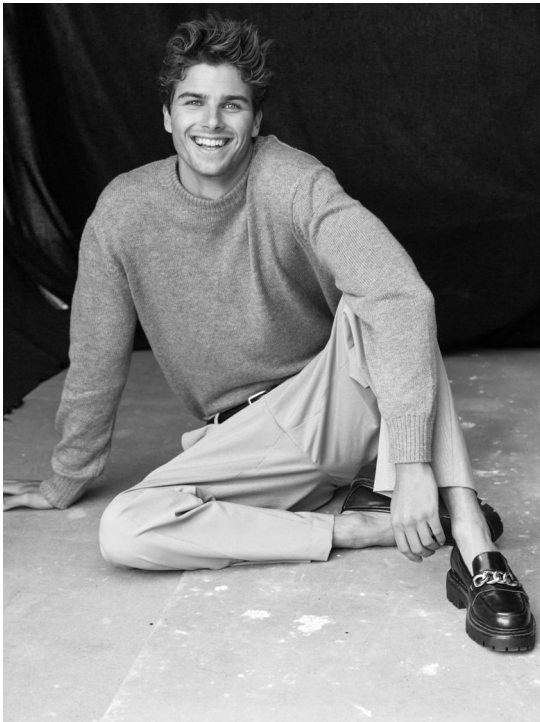

TOM BOELSMA

HEIGHT 186 BUST 99 WAIST 79 HIPS 99 SHOES 42 SUIT 48 HAIR BLONDE EYES BLUE

NO TOYS

TOM BOELSMA

NO TOYS

TOM BOELSMA

NO TOYS

TOM BOELSMA