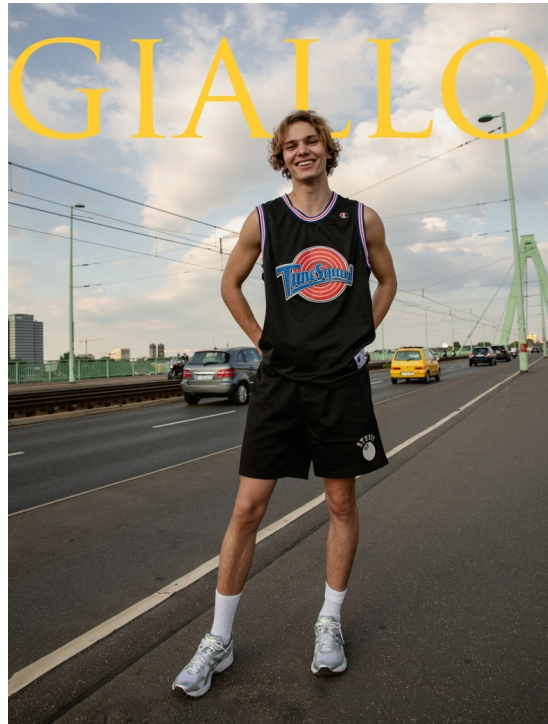

# LOUIS H new face

HEIGHT 189 BUST 97 WAIST 80 HIPS 101 SHOES 44 SUIT 50 HAIR BLONDE EYES BLUE

NO TOYS

# LOUIS H new face

NO TOYS