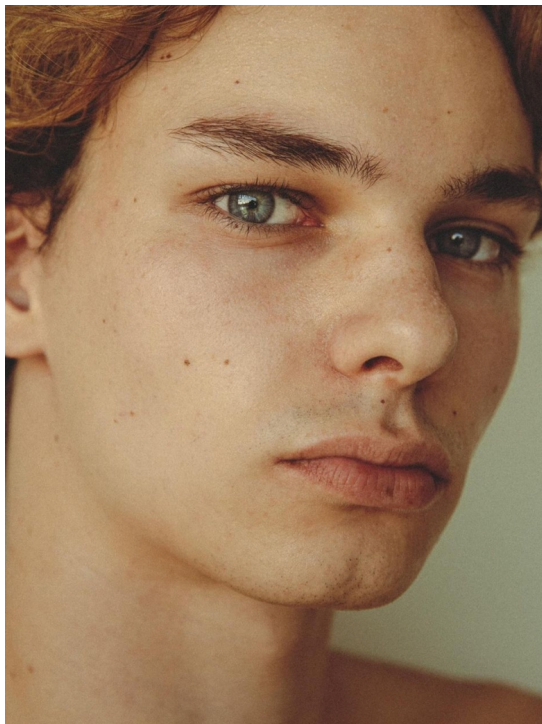

# LOUIS H new face

HEIGHT 189 BUST 97 WAIST 80 HIPS 101 SHOES 44 SUIT 50 HAIR BLONDE EYES BLUE

NO TOYS

# LOUIS H new face

NO TOYS