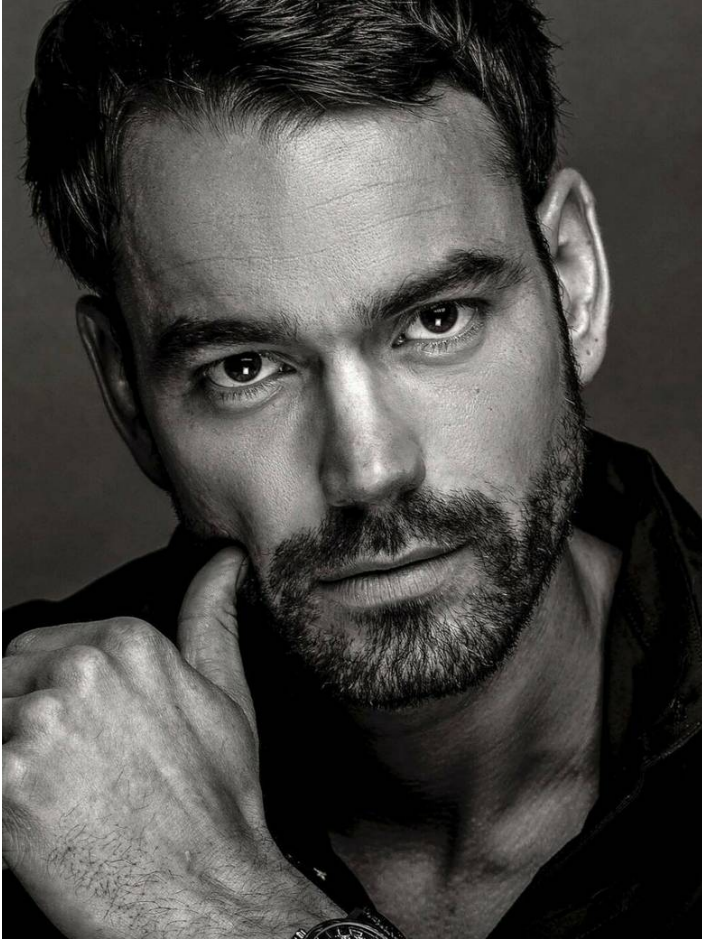

MIRO KLOOSTERMAN

NO TOYS