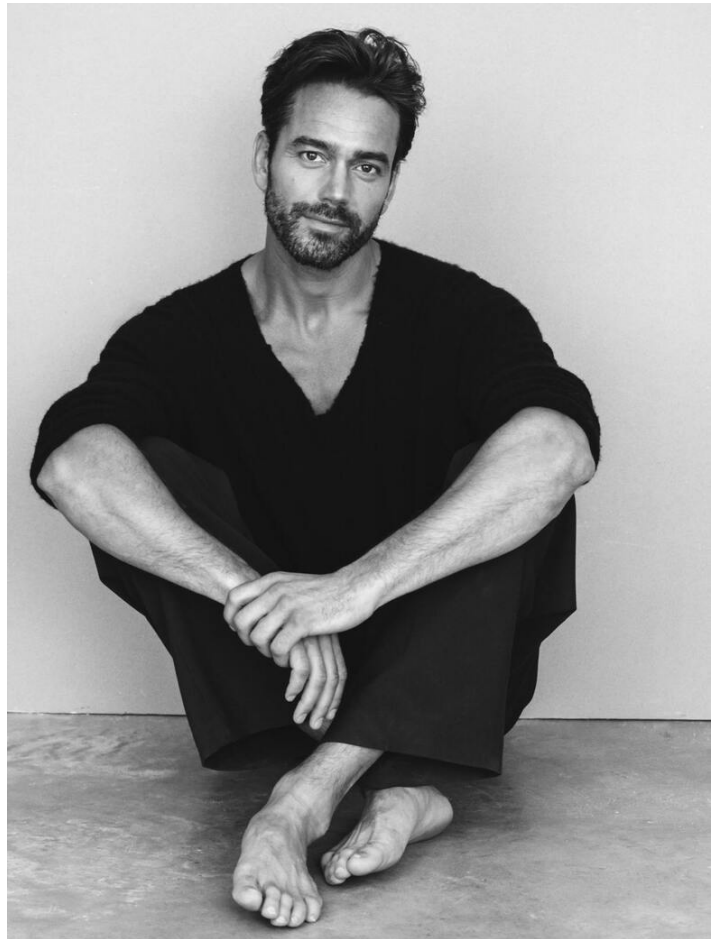

# MIRO KLOOSTERMAN

HEIGHT: 188 | DRESS: 0 | BUST: 104 | WAIST: 89 | HIPS: 100 | SHOES: 44 | HAIR: BROWN | EYES: BROWN

NO TOYS

# MIRO KLOOSTERMAN

NO TOYS