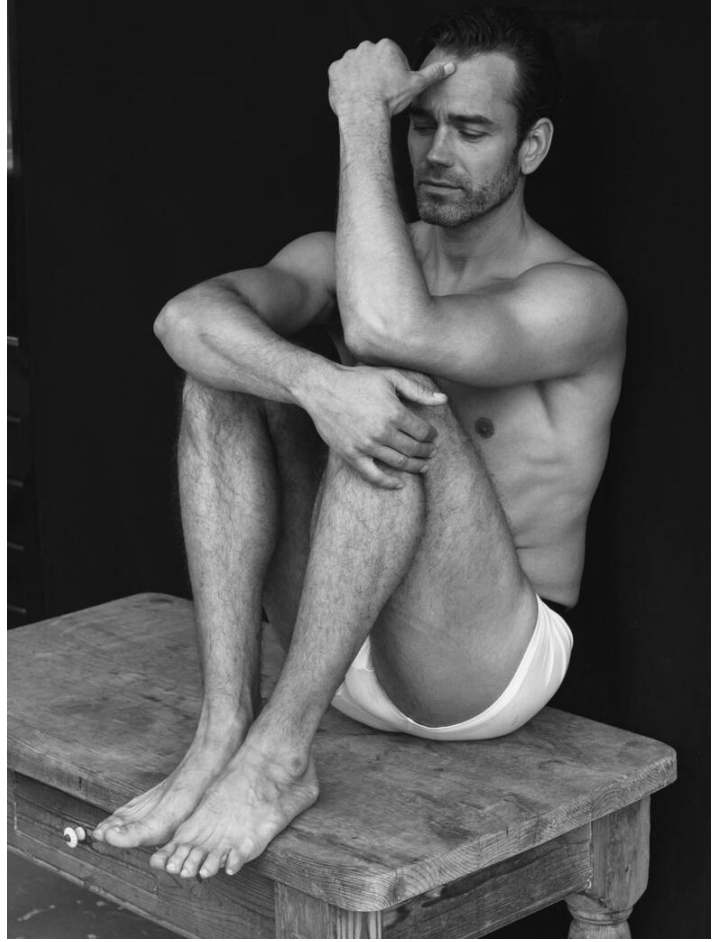

MIRO KLOOSTERMAN

NO TOYS