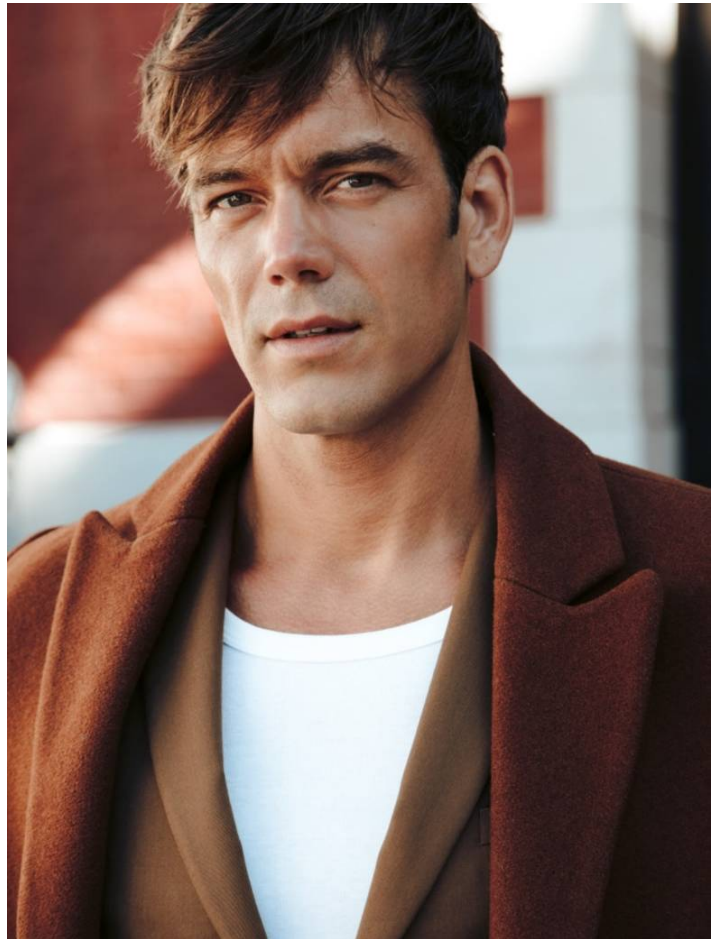

MIRO KLOOSTERMAN

NO TOYS