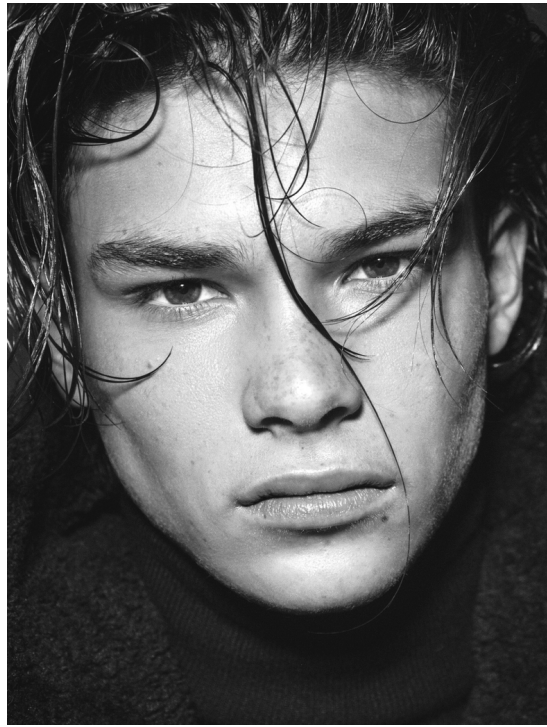

NOAH

HEIGHT 184 BUST 90 WAIST 74 HIPS 97 SHOES 44 SUIT 0 HAIR BROWN EYES BROWN

NO TOYS

NOAH

NO TOYS

NOAH

NO TOYS

NOAH

NO TOYS

NOAH

NO TOYS

NOAH

NO TOYS

NOAH

NO TOYS

NOAH