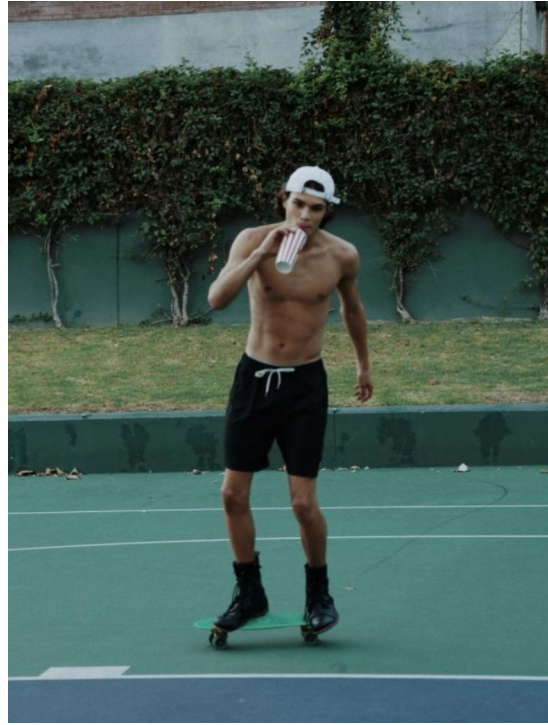

NOAH

NO TOYS