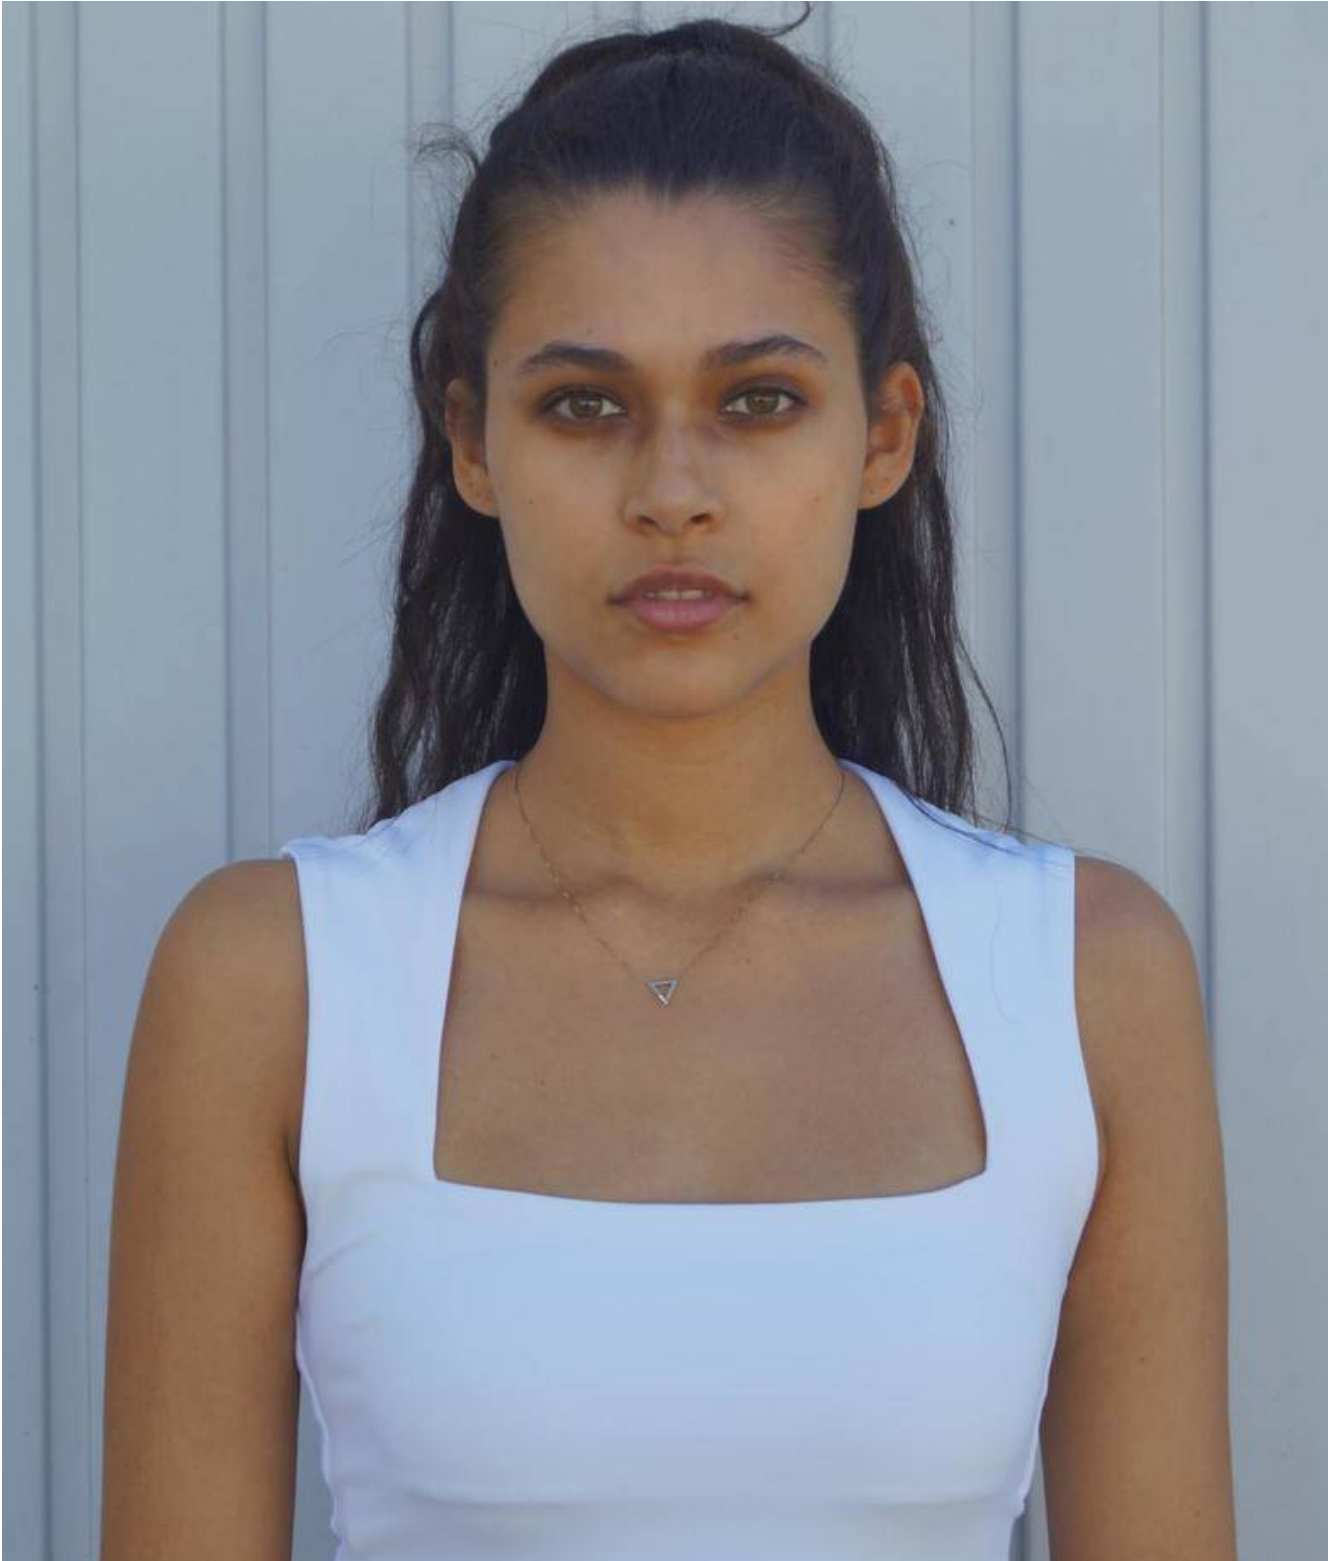

NO TOYS

NOEMI HACHFELD

HEIGHT: 165 | DRESS: 36 | BUST: 75 | WAIST: 63 | HIPS: 95 | SHOES: 38 | HAIR: BROWN | EYES: BROWN

NO TOYS
MODELAGENCY
SCHWANENMARKT 12
40213 DÜSSELDORF
+49 211 32 21 00
[www . notoys . de](http://www.notoys.de)