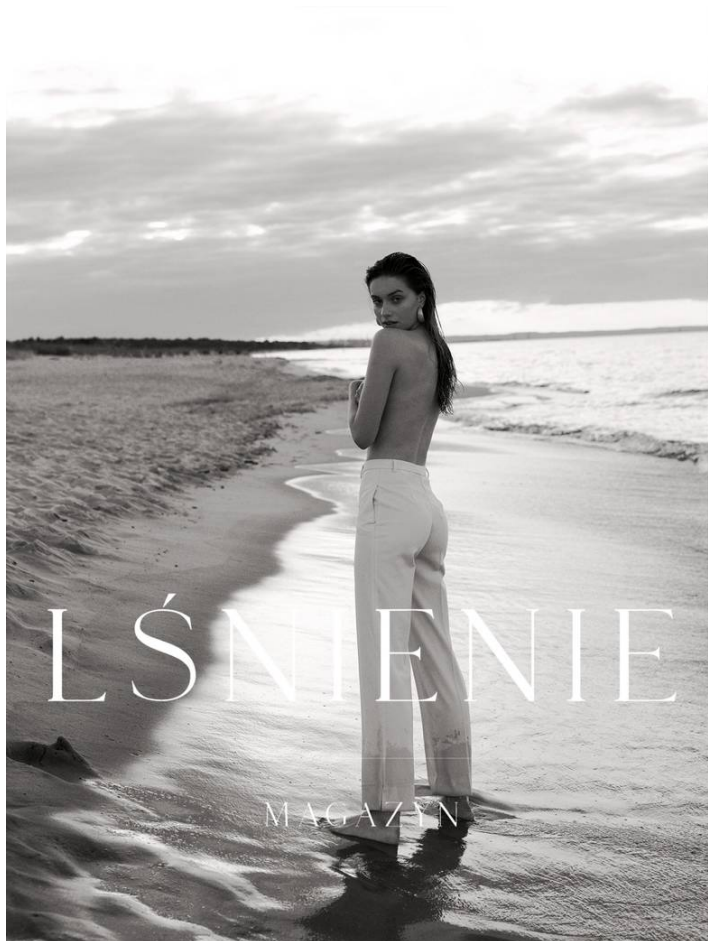

KORNELIA K

HEIGHT: 175 | DRESS: 36 | BUST: 81 | WAIST: 60 | HIPS: 90 | SHOES: 39 | HAIR: DARK BLONDE | EYES: BLUE

NO TOYS

KORNELIA K

NO TOYS

KORNELIA K

NO TOYS

KORNELIA K