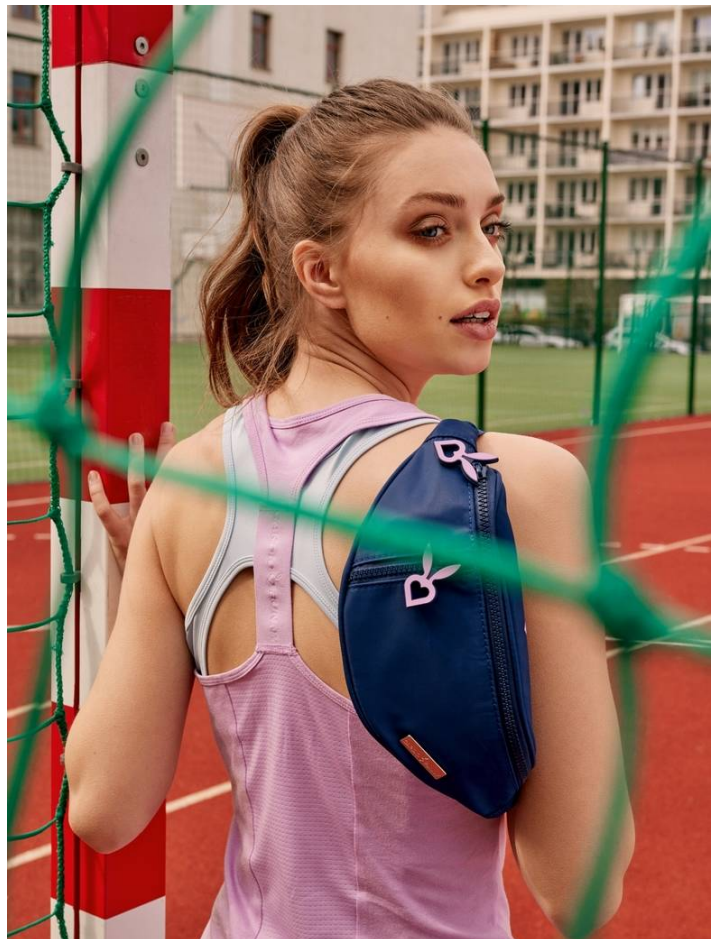

KORNELIA K

NO TOYS