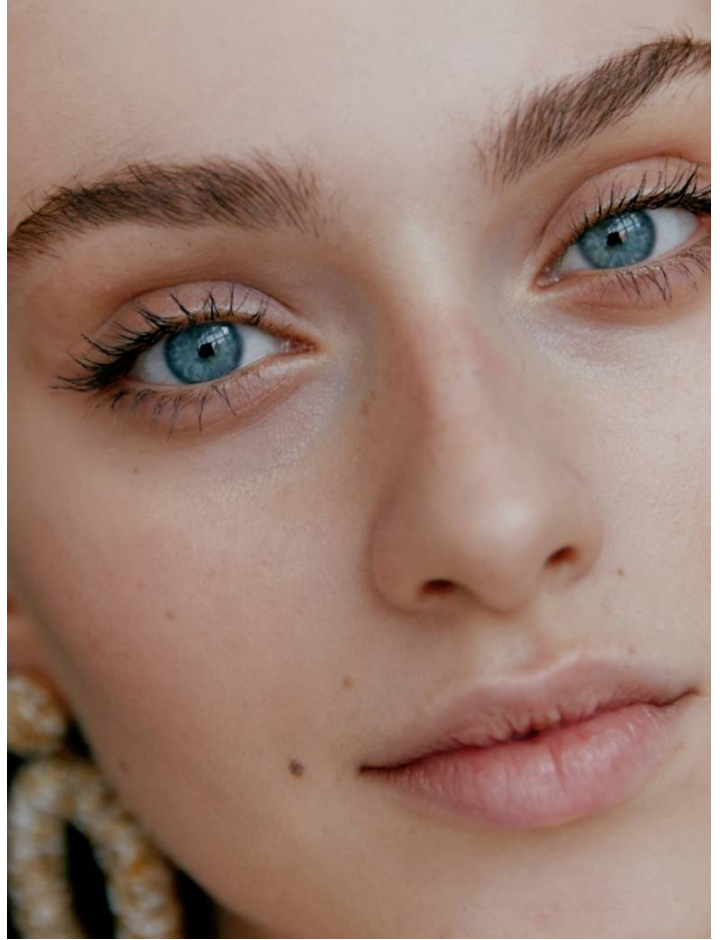

KORNELIA K

NO TOYS