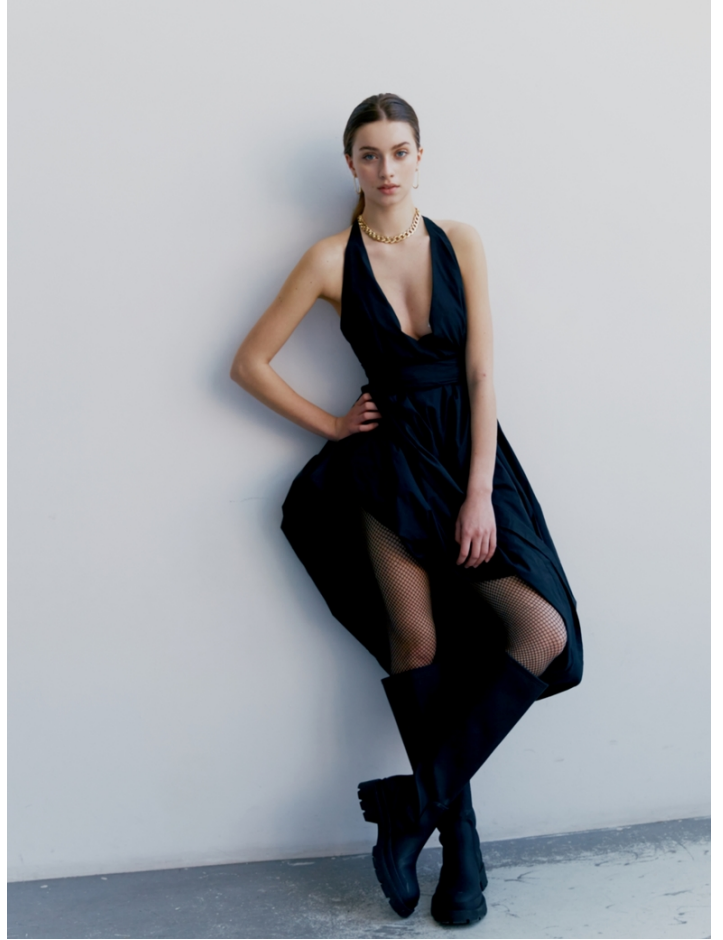

KORNELIA K

NO TOYS