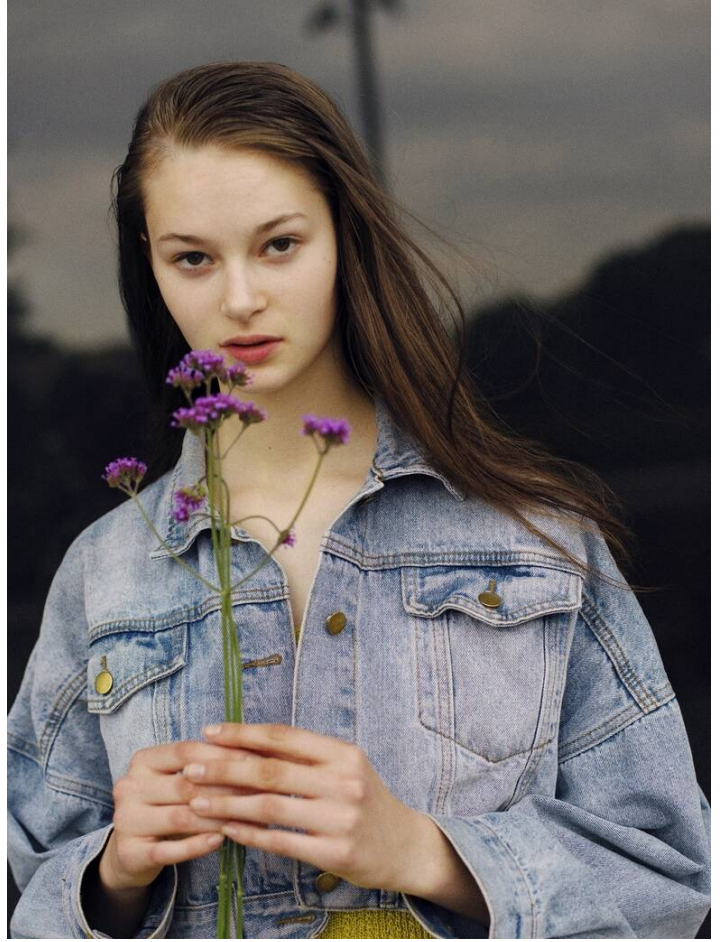

AINOA

HEIGHT: 181 | DRESS: 34 | BUST: 85 | WAIST: 60 | HIPS: 91 | SHOES: 40 | HAIR: BROWN | EYES: BROWN

NO TOYS

AINOA

NO TOYS

AINOA

NO TOYS

AINOA