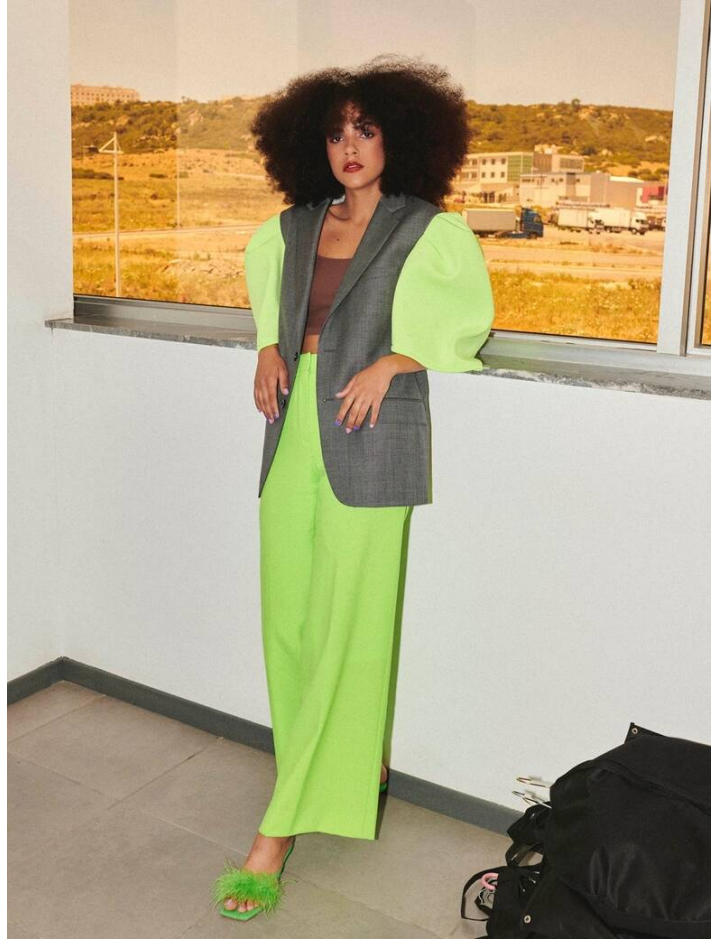

SOPHIA ROMERO

NO TOYS