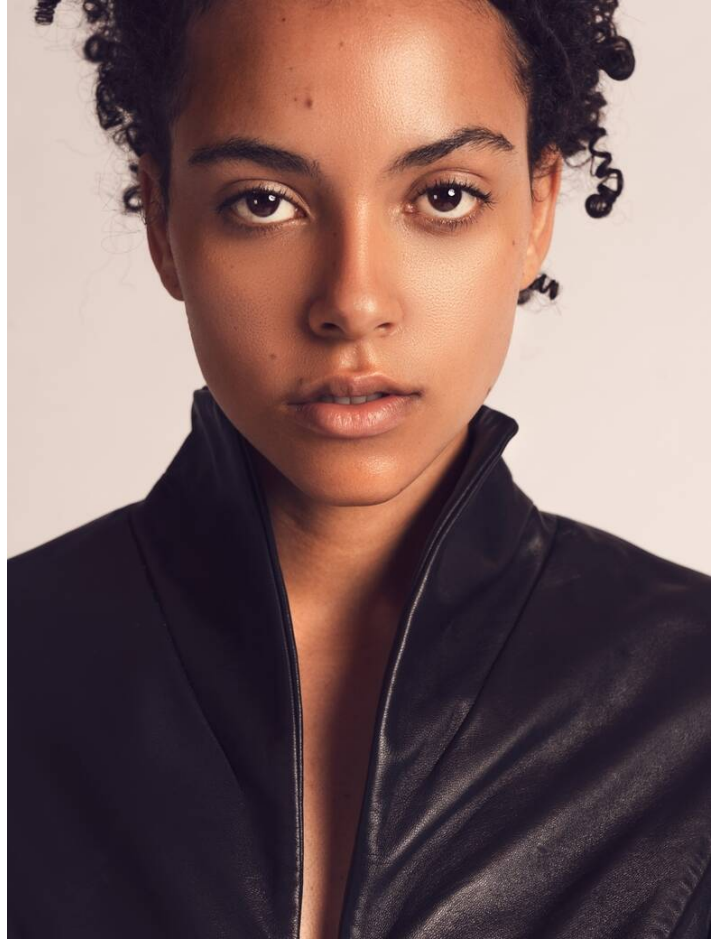

SOPHIA ROMERO

NO TOYS