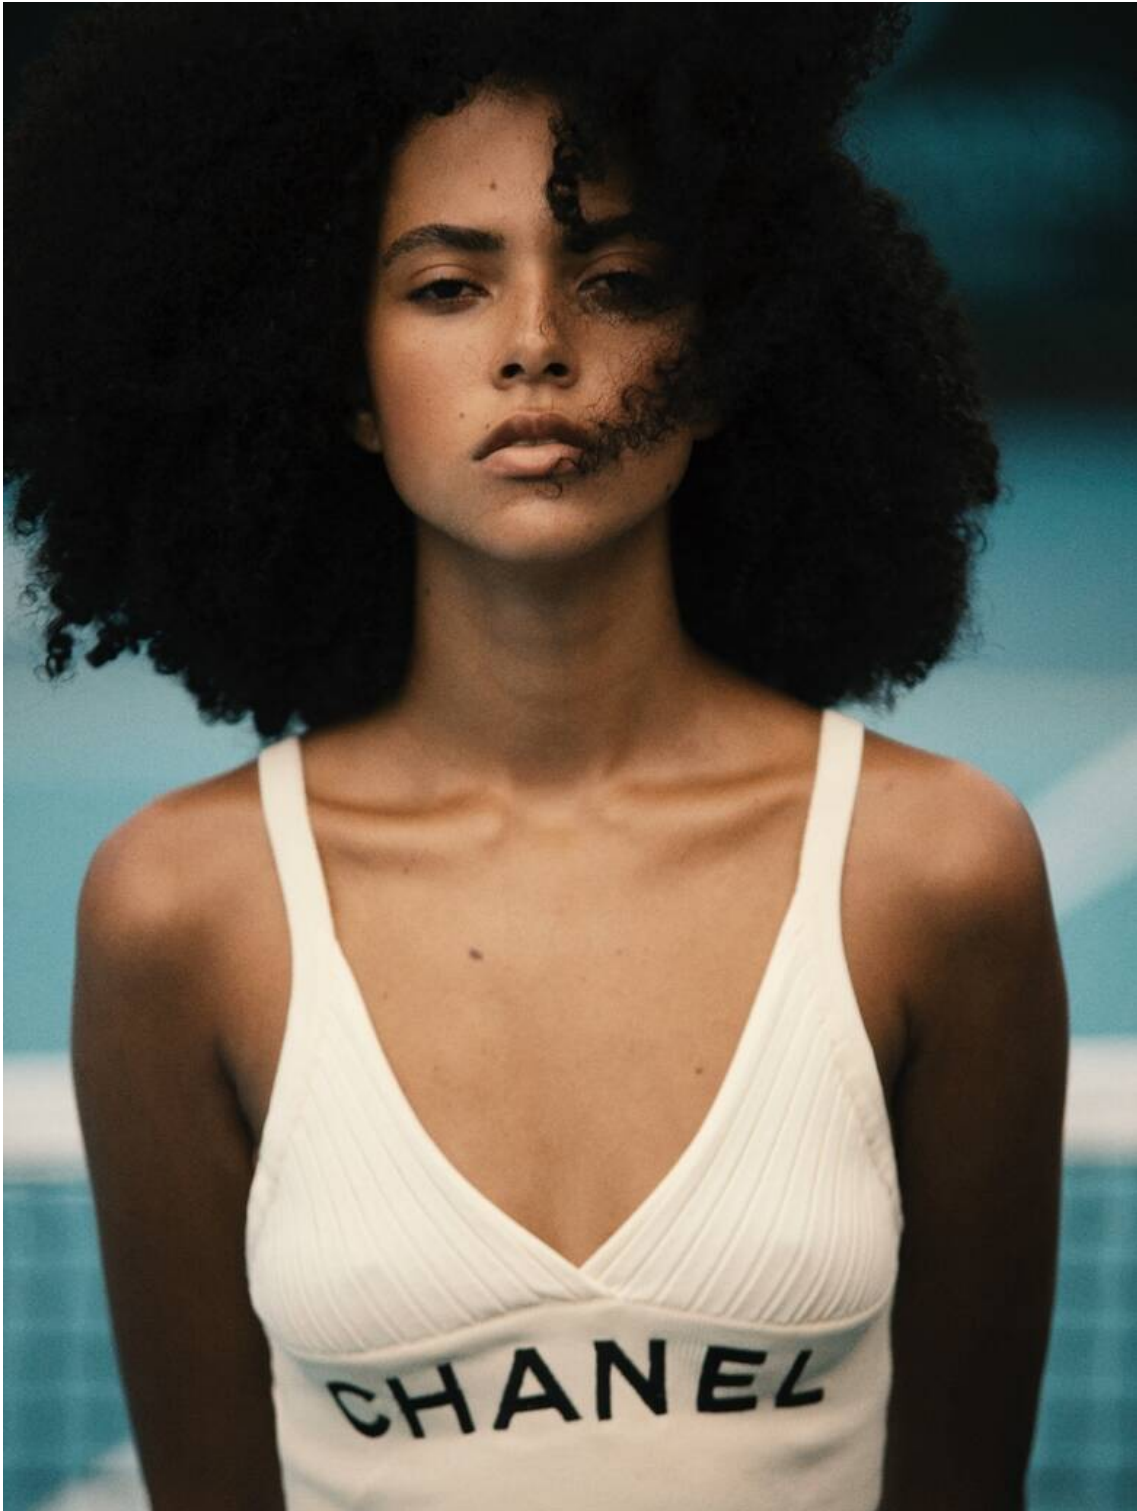

SOPHIA ROMERO

HEIGHT: 177 | DRESS: 36 | BUST: 78 | WAIST: 60 | HIPS: 93 | SHOES: 40 | HAIR: BLACK | EYES: BROWN

NO TOYS

SOPHIA ROMERO

NO TOYS

SOPHIA ROMERO

NO TOYS

SOPHIA ROMERO