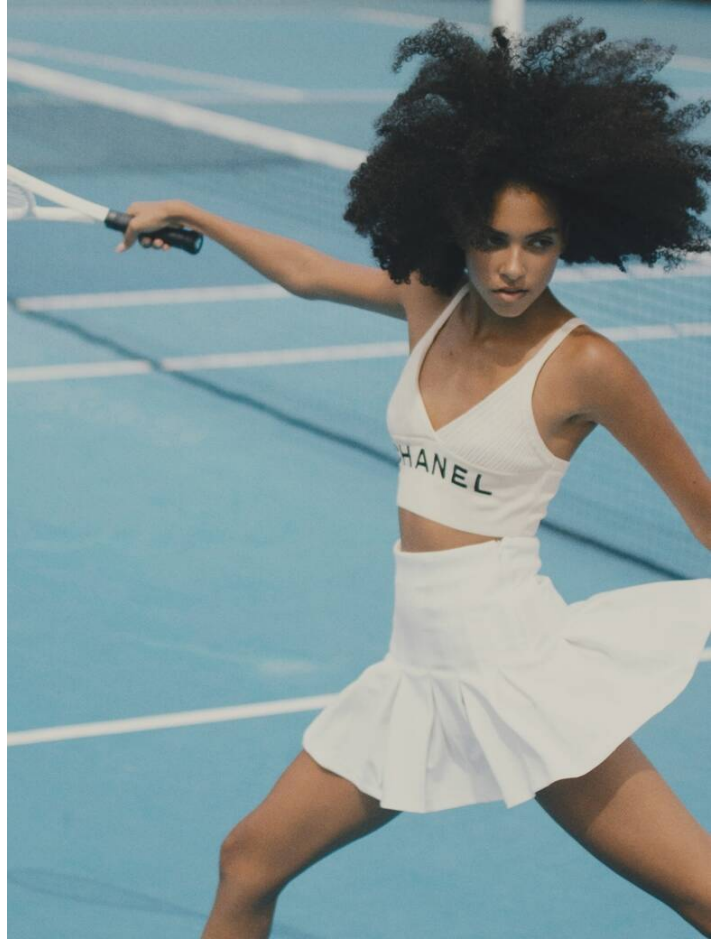

SOPHIA ROMERO

HEIGHT: 177 | DRESS: 36 | BUST: 78 | WAIST: 60 | HIPS: 93 | SHOES: 40 | HAIR: BLACK | EYES: BROWN

NO TOYS

SOPHIA ROMERO

NO TOYS

SOPHIA ROMERO

NO TOYS

SOPHIA ROMERO