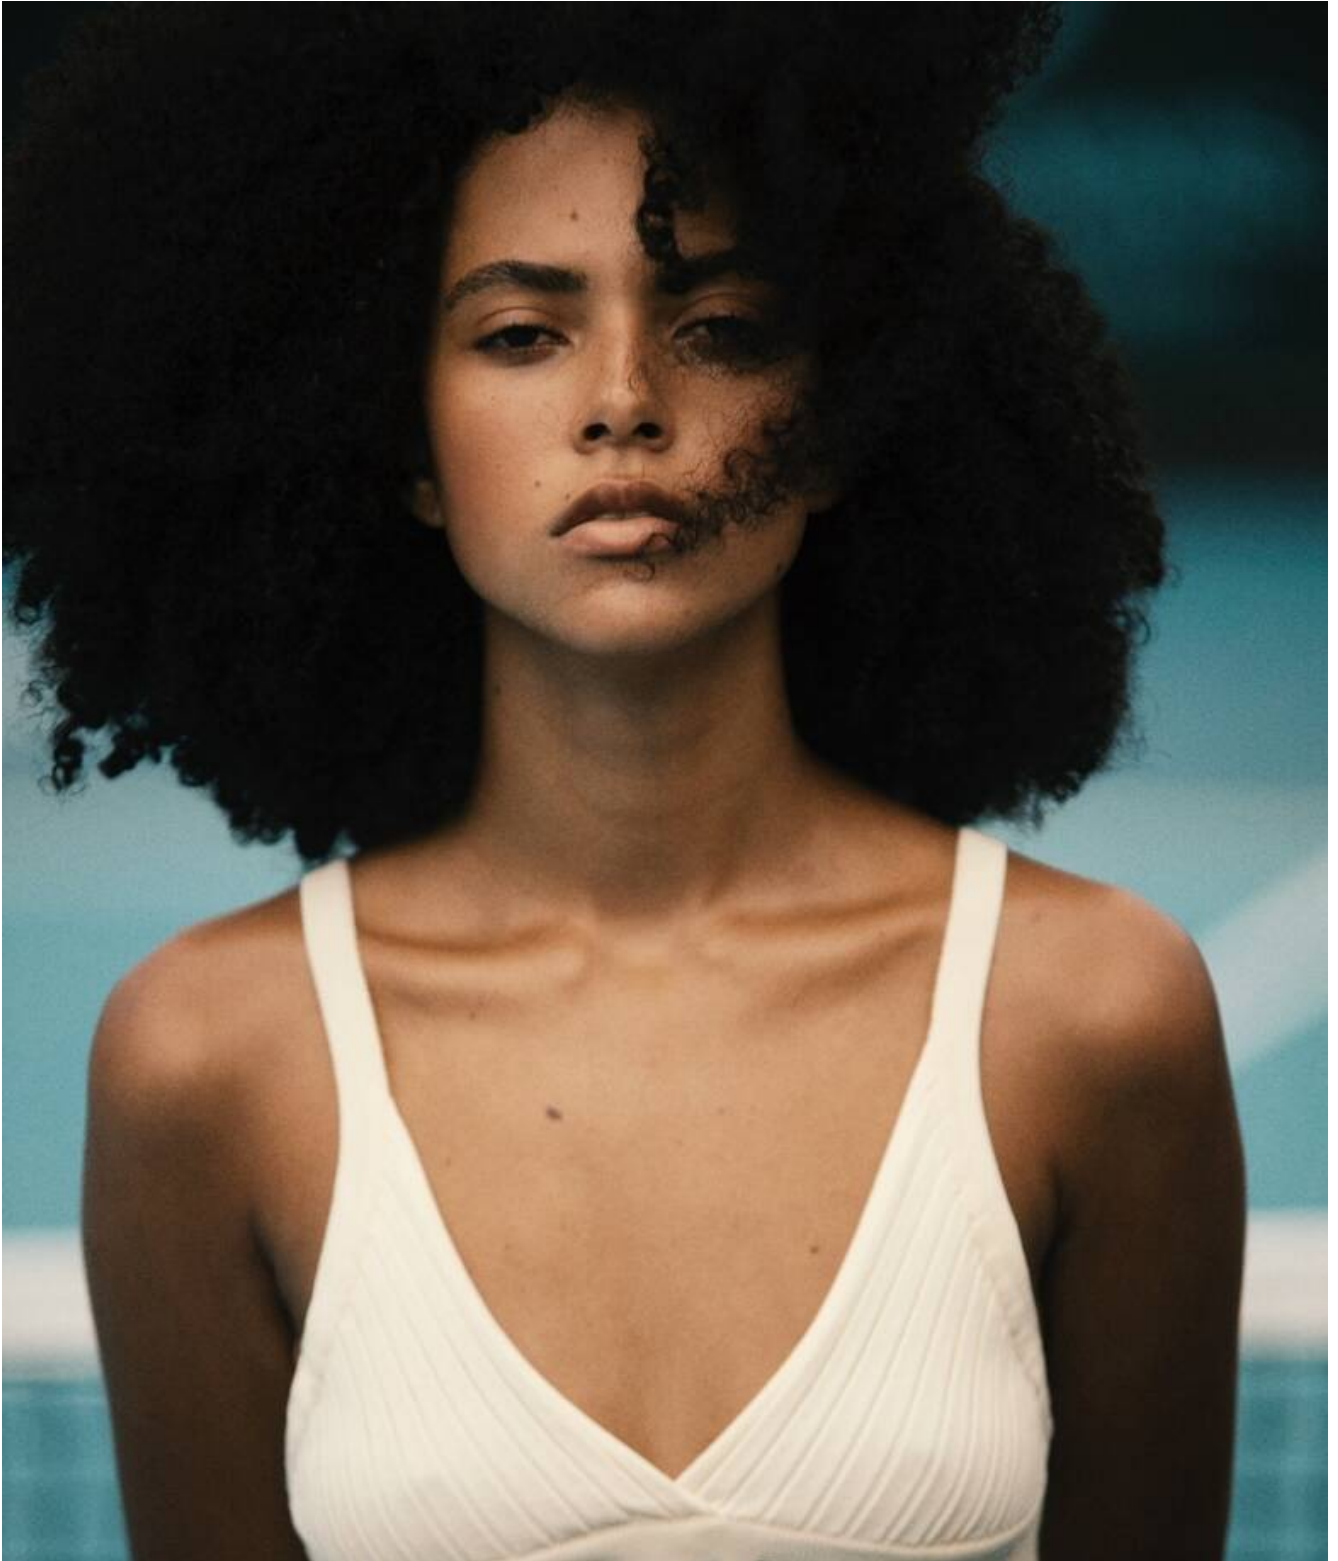

NO TOYS

SOPHIA ROMERO

HEIGHT: 177 | DRESS: 36 | BUST: 78 | WAIST: 60 | HIPS: 93 | SHOES: 40 | HAIR: BLACK | EYES: BROWN

NO TOYS  
MODELAGENCY  
SCHWANENMARKT 12  
40213 DÜSSELDORF  
+49 211 32 21 00  
[www . notoys . de](http://www.notoys.de)