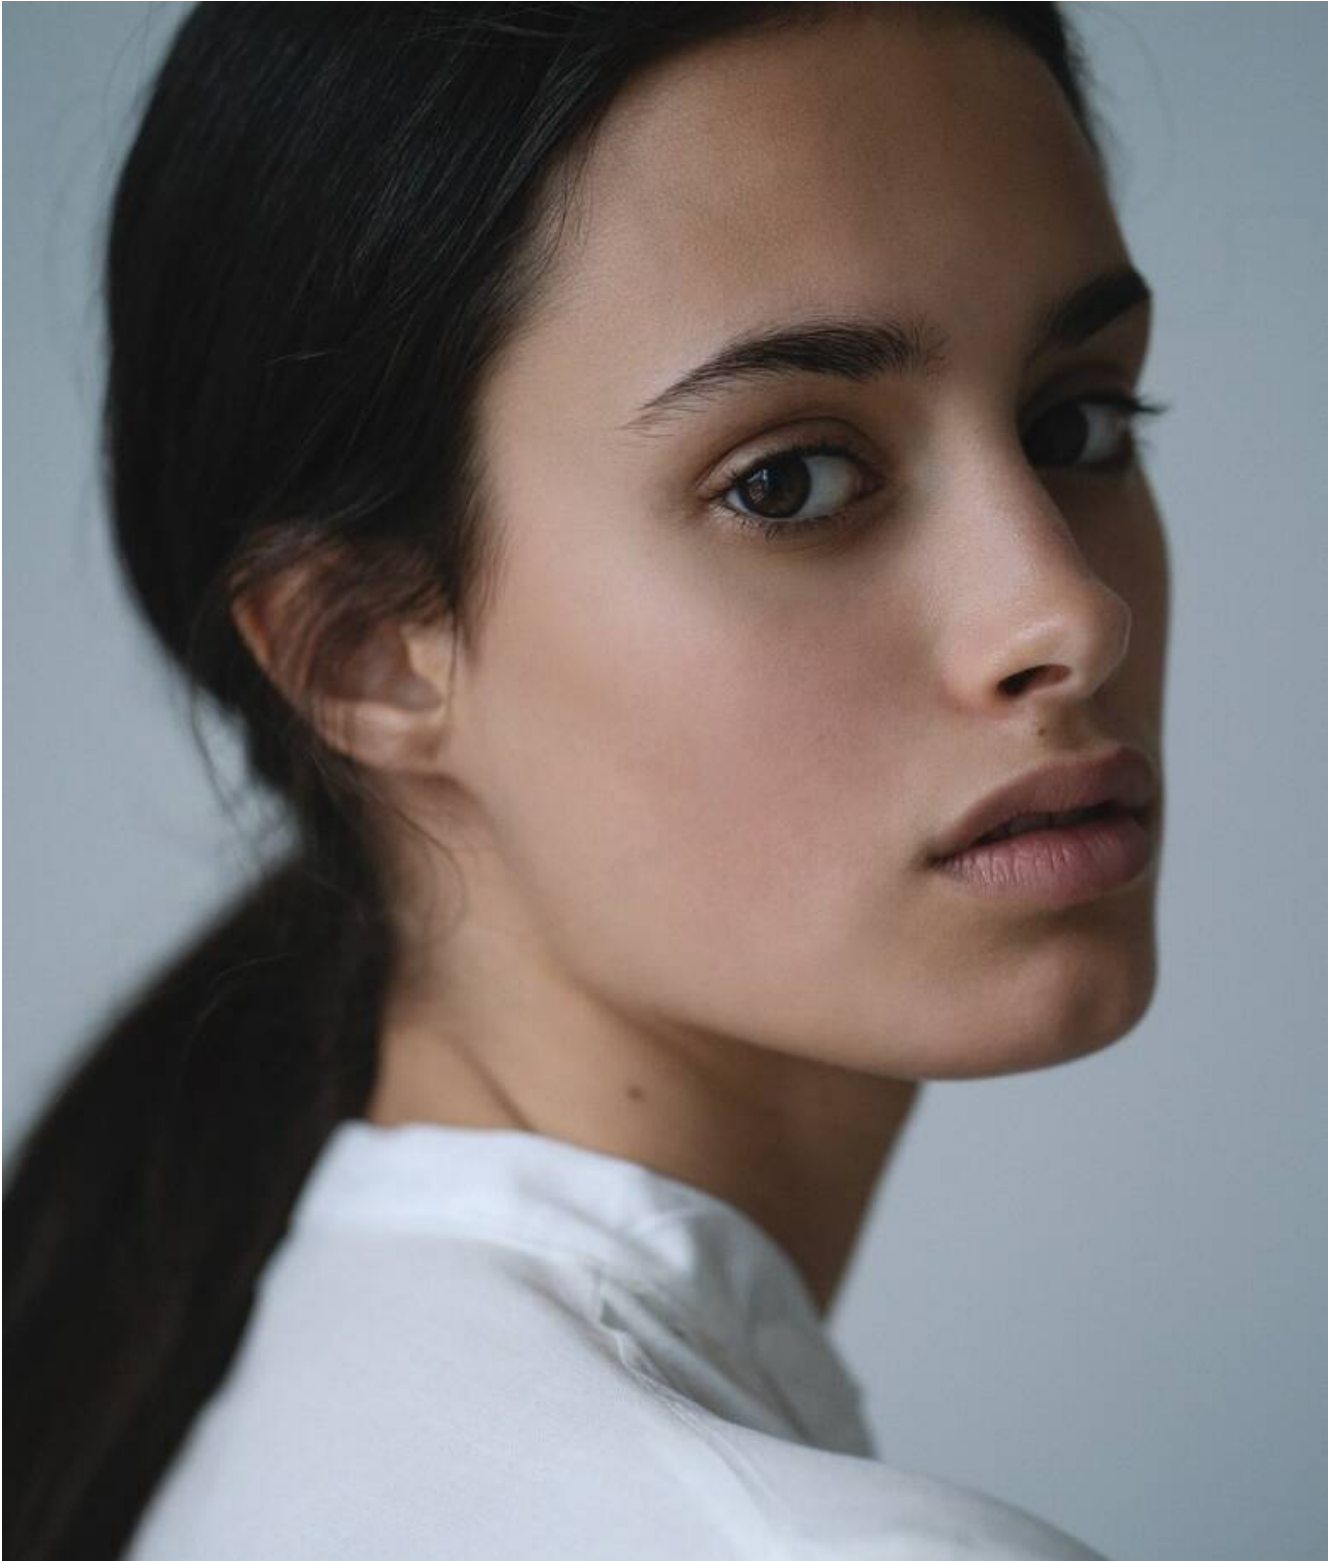

NO TOYS

ELENA T

HEIGHT: 175 | DRESS: 36 | BUST: 84 | WAIST: 63 | HIPS: 90 | SHOES: 41 | HAIR: BROWN | EYES: BROWN

NO TOYS
MODELAGENCY
SCHWANENMARKT 12
40213 DÜSSELDORF
+49 211 32 21 00
[www . notoys . de](http://www.notoys.de)