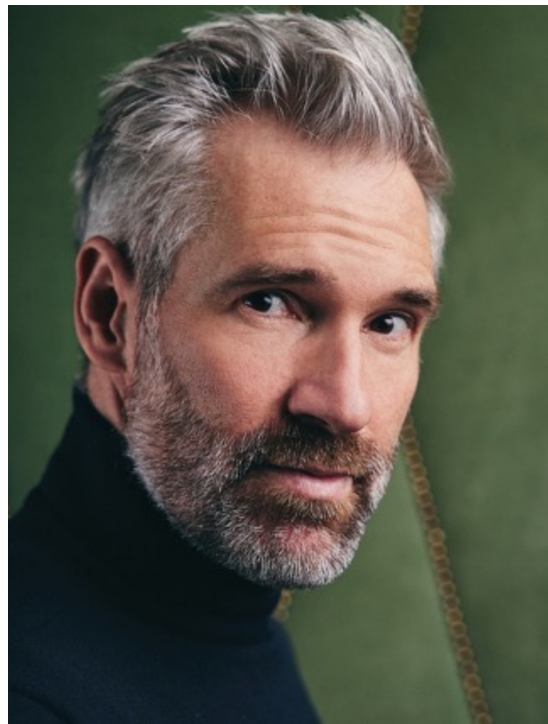

BEN BRAUN

HEIGHT 190 HAIR GREY EYES BROWN

NO TOYS

BEN BRAUN

NO TOYS

BEN BRAUN

NO TOYS

BEN BRAUN