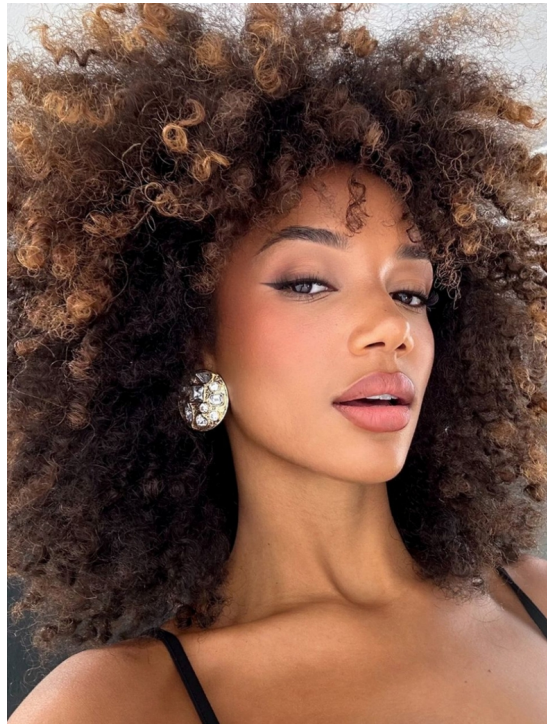

AMAKA ENEM

NO TOYS