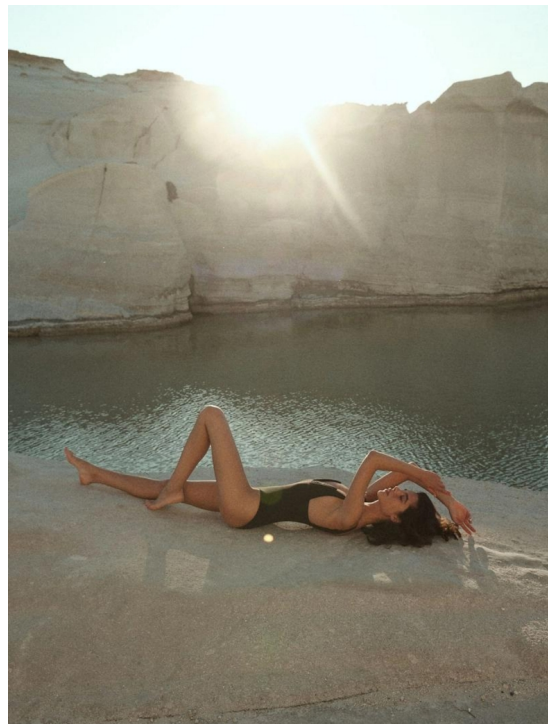

ARISTEA

NO TOYS