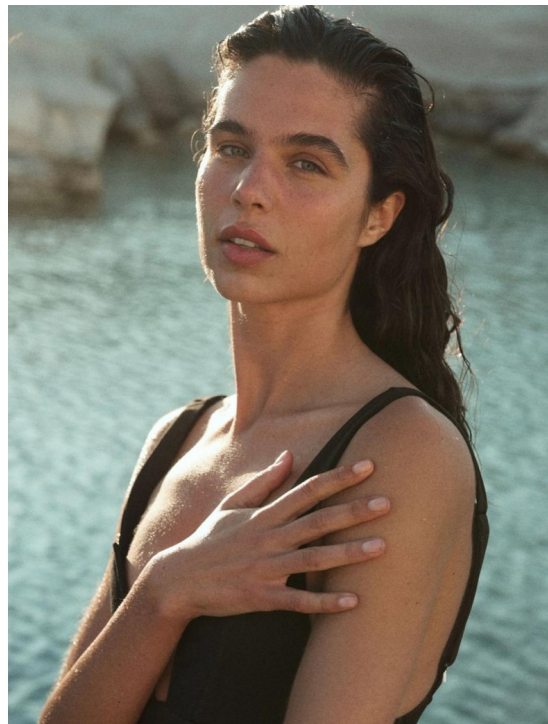

ARISTEA

NO TOYS