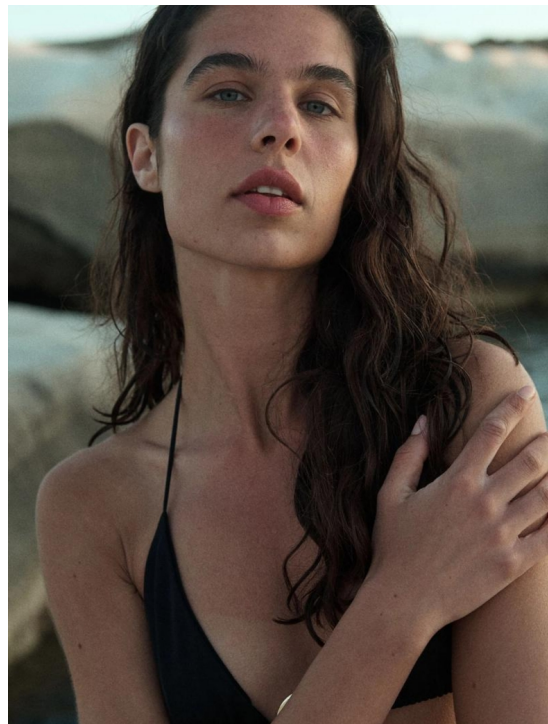

ARISTEA

NO TOYS