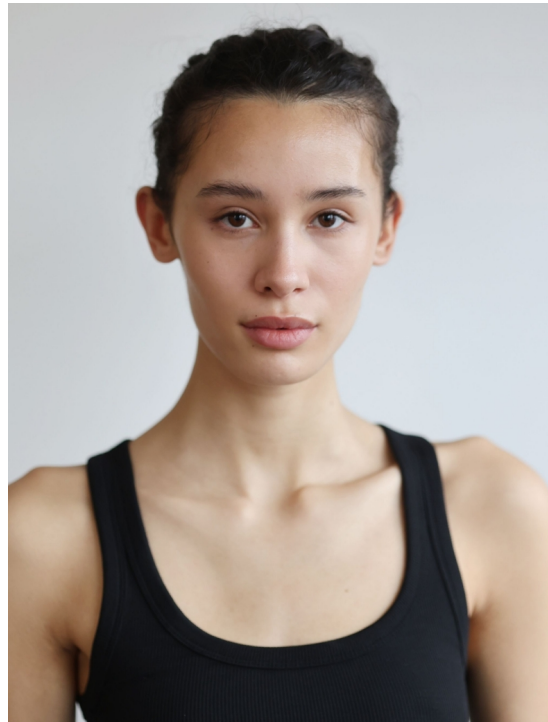

NANO

NO TOYS