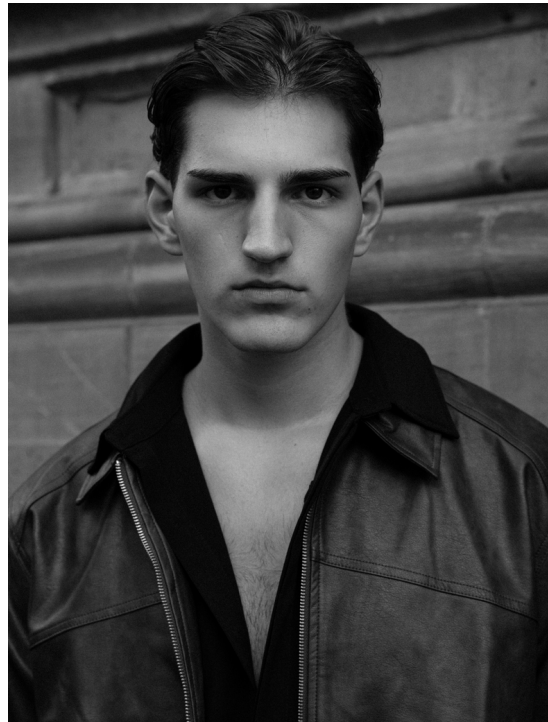

QUENTIN new face

NO TOYS