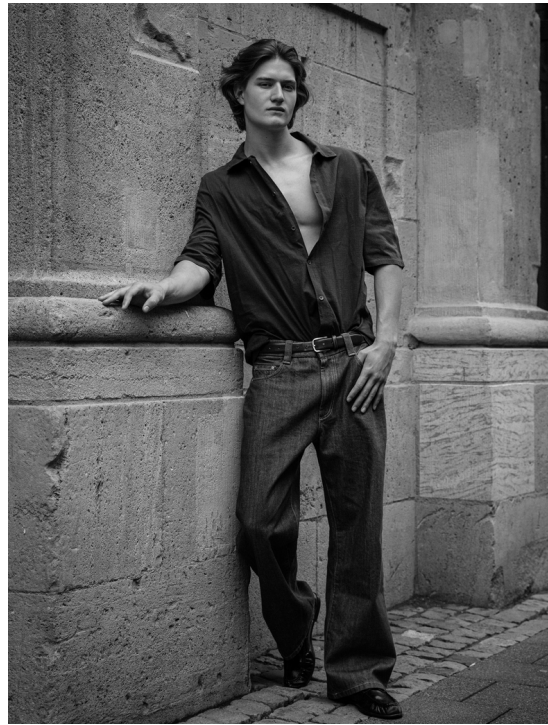

ERIK new face

HEIGHT 189 BUST 100 WAIST 77 HIPS 96 SHOES 45 HAIR BLONDE EYES BLUE

NO TOYS

ERIK new face

NO TOYS

ERIK new face

NO TOYS

ERIK new face