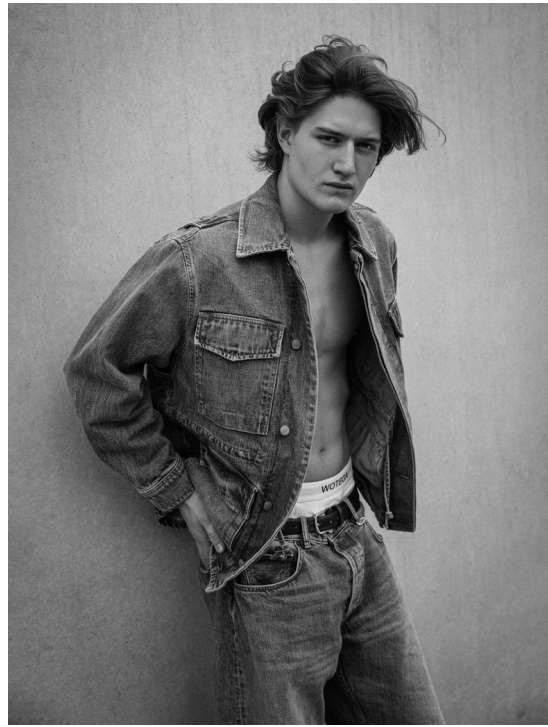

ERIK new face

HEIGHT 189 BUST 100 WAIST 77 HIPS 96 SHOES 45 HAIR BLONDE EYES BLUE

NO TOYS

ERIK new face

NO TOYS

ERIK new face

NO TOYS

ERIK new face