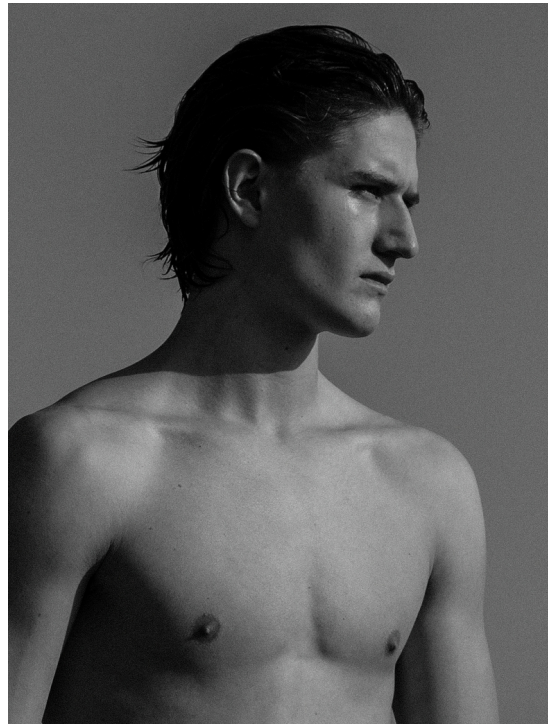

ERIK new face

HEIGHT 189 BUST 100 WAIST 77 HIPS 96 SHOES 45 HAIR BLONDE EYES BLUE

NO TOYS

ERIK new face

NO TOYS

ERIK new face

NO TOYS

ERIK new face

NO TOYS

ERIK new face

NO TOYS

ERIK new face

NO TOYS

ERIK new face

NO TOYS

ERIK new face