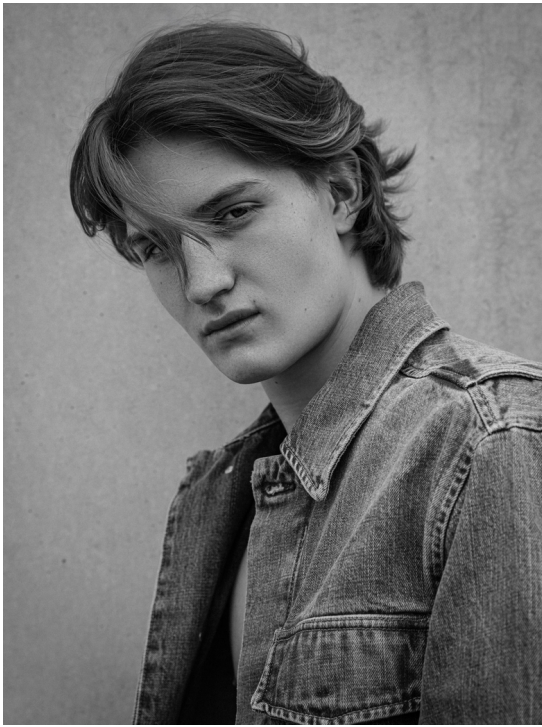

ERIK new face

HEIGHT 189 BUST 100 WAIST 77 HIPS 96 SHOES 45 HAIR BLONDE EYES BLUE

NO TOYS

ERIK new face

NO TOYS

ERIK new face

NO TOYS

ERIK new face

NO TOYS

ERIK new face

NO TOYS

ERIK new face

NO TOYS

ERIK new face

NO TOYS

ERIK new face