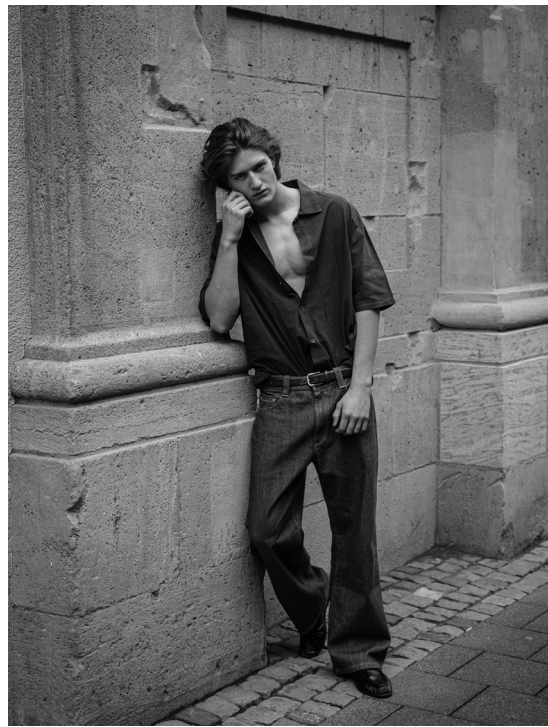

ERIK new face

HEIGHT 189 BUST 100 WAIST 77 HIPS 96 SHOES 45 HAIR BLONDE EYES BLUE

NO TOYS

ERIK new face

NO TOYS

ERIK new face

NO TOYS

ERIK new face