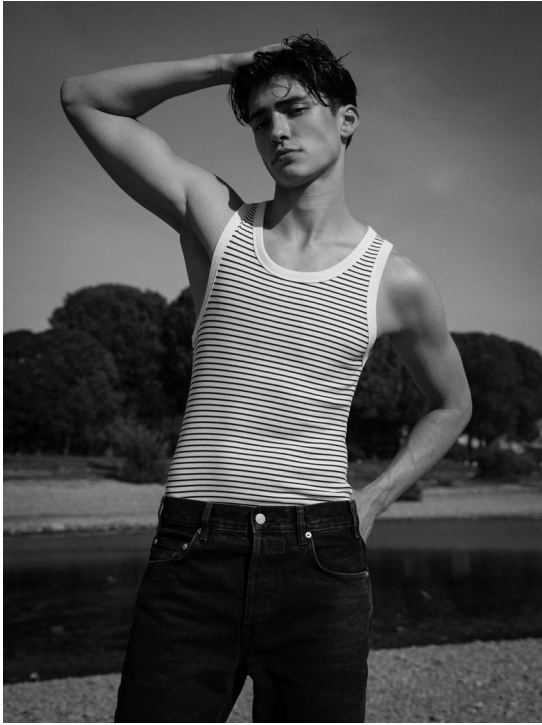

FELIPE NEW FACE

NO TOYS