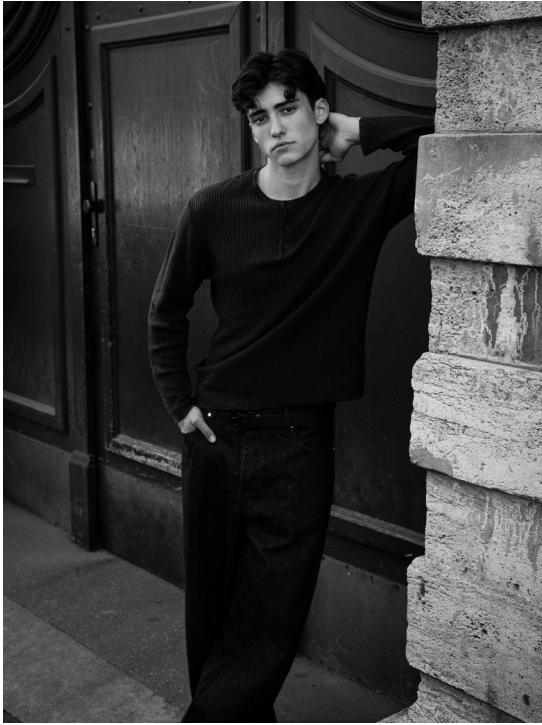

FELIPE NEW FACE

HEIGHT 185 BUST 92 WAIST 76 HIPS 97 SHOES 45 SUIT 48 HAIR BROWN EYES BROWN

NO TOYS

FELIPE NEW FACE

NO TOYS

FELIPE NEW FACE

NO TOYS

FELIPE NEW FACE

NO TOYS

FELIPE NEW FACE

NO TOYS

FELIPE NEW FACE

NO TOYS

FELIPE NEW FACE

NO TOYS

FELIPE NEW FACE