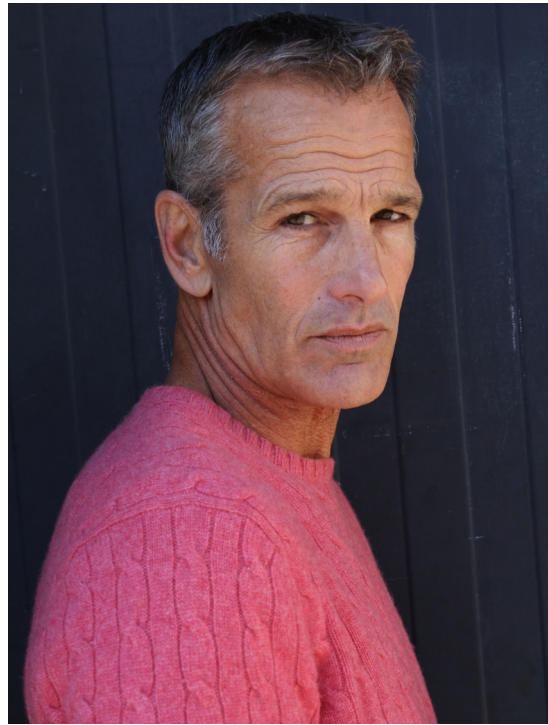

MARCUS KOELMAN

HEIGHT 185 BUST 100 WAIST 84 HIPS 100 SHOES 43 SUIT 48 HAIR BROWN EYES BROWN

NO TOYS

MARCUS KOELMAN

NO TOYS

MARCUS KOELMAN

NO TOYS

MARCUS KOELMAN