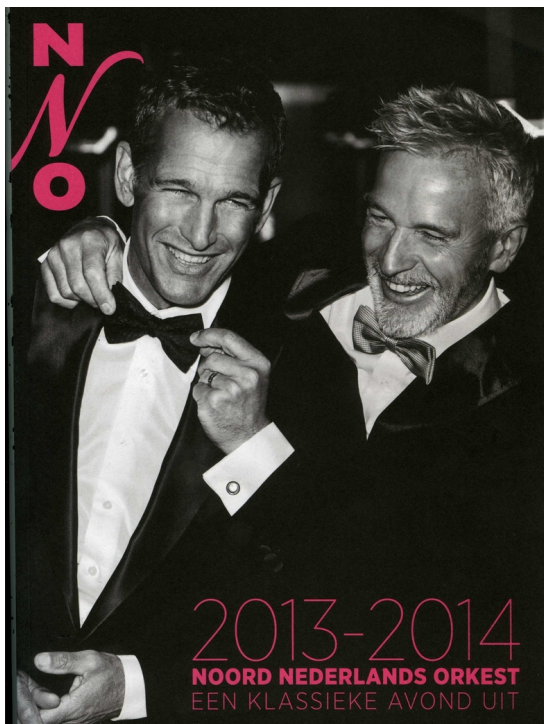

MARCUS KOELMAN

NO TOYS