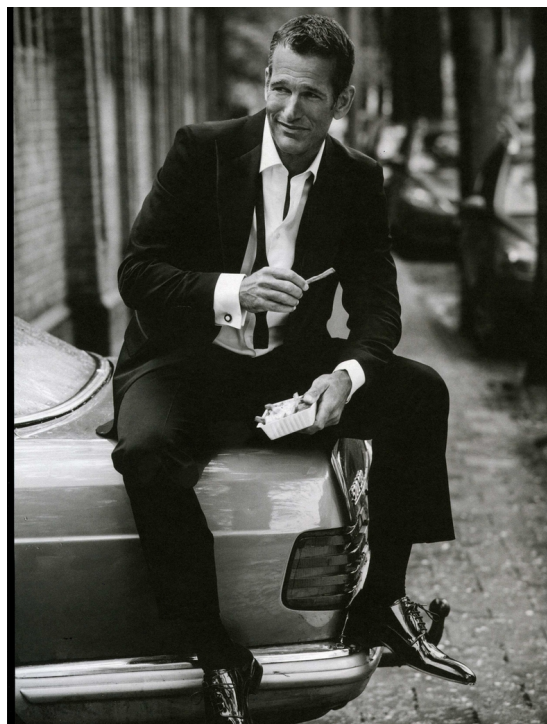

MARCUS KOELMAN

NO TOYS