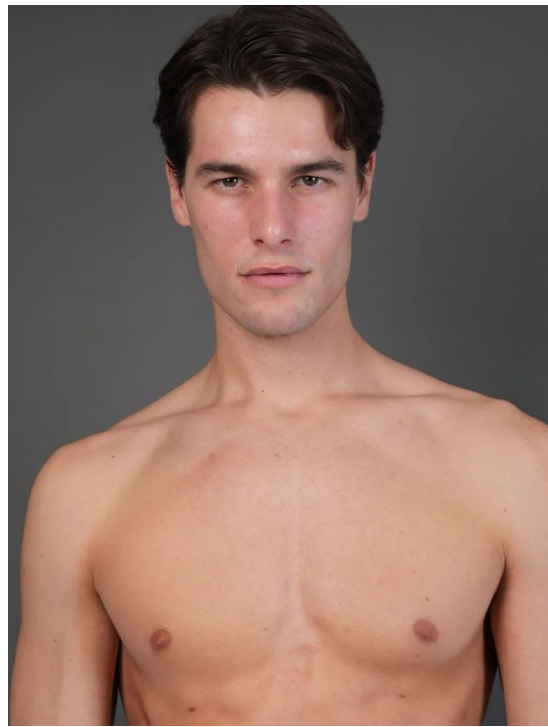

JENS PYFFEROEN

NO TOYS