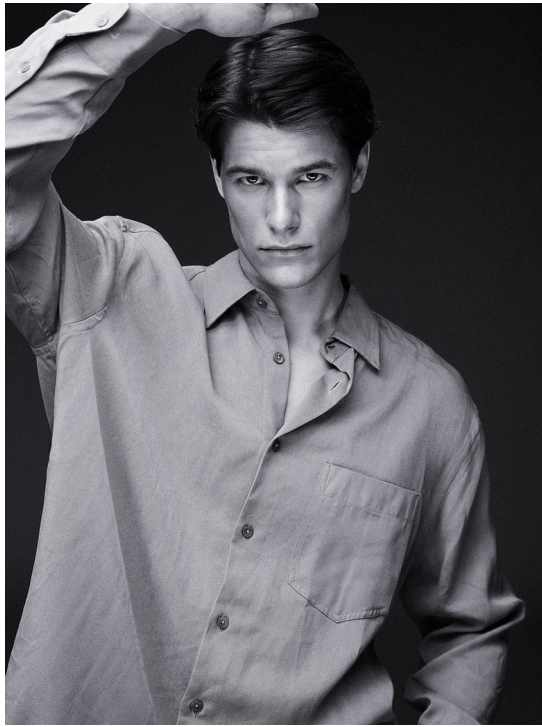

JENS PYFFEROEN

HEIGHT 189 BUST 98 WAIST 77 HIPS 97 SHOES 44 HAIR BROWN EYES GREEN BROWN

NO TOYS

JENS PYFFEROEN

NO TOYS

JENS PYFFEROEN

NO TOYS

JENS PYFFEROEN