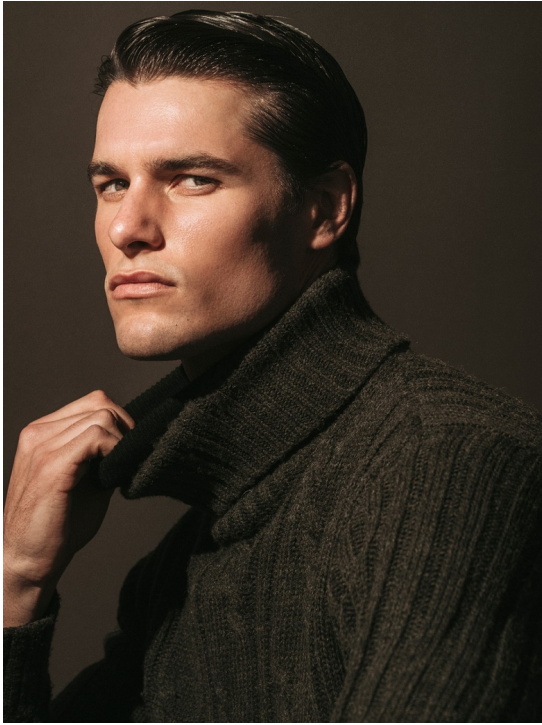

JENS PYFFEROEN

HEIGHT 189 BUST 98 WAIST 77 HIPS 97 SHOES 44 HAIR BROWN EYES GREEN BROWN

NO TOYS

JENS PYFFEROEN

NO TOYS

JENS PYFFEROEN

NO TOYS

JENS PYFFEROEN